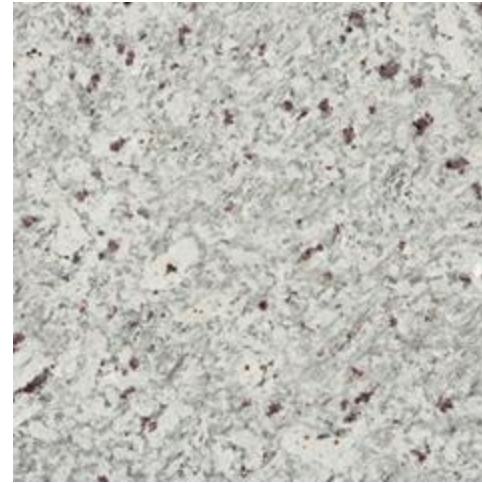

Laminate – included in kitchen with 4” laminate backsplash/ square edge

60/40 drop-in sink only

Example photo

White Juparana

Beige Pampas

Shadow Zephyr

Graphite Nebula

Linen

Kalahari Topaz

Granite Level 0 (3 cm)

New Caledonia

Luna Pearl

Granite Level 1 (3 cm)

Waterfall

Moonwhite

Steel Gray

Azul Plantino

Ashen White

Granite Level 2 (3 cm)

Colonial White

Delicatus White

Blanco Gabrielle

White Piracema

Quartz 1.6cm

Included in baths with cabinet

Blanco Maple

Quartz Level 1 (2 cm)

Tebas Black

Blanco Maple

Grey Expo

Quartz Level 2 (2 cm)

Lusso