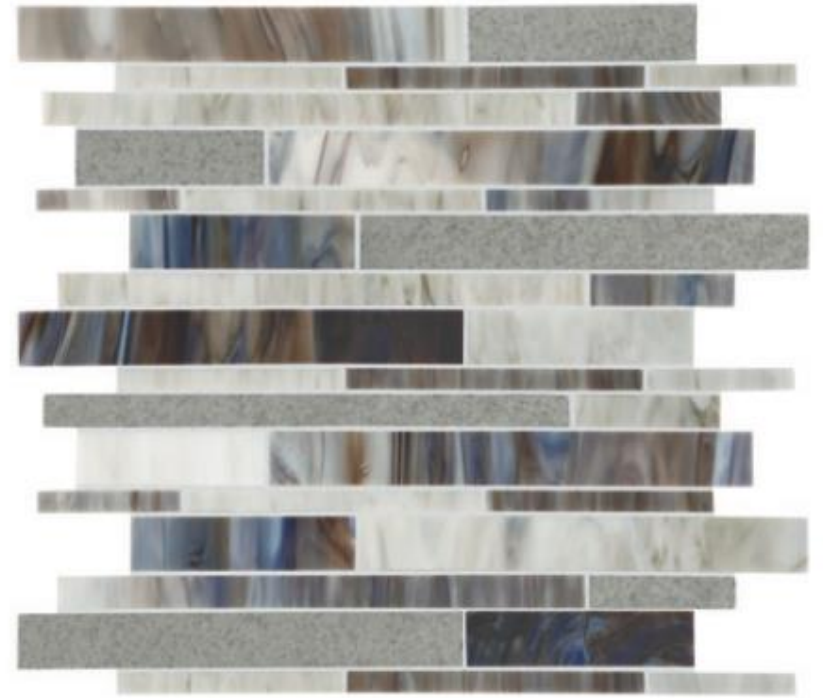

GEM STACK
MOSAICS ST96