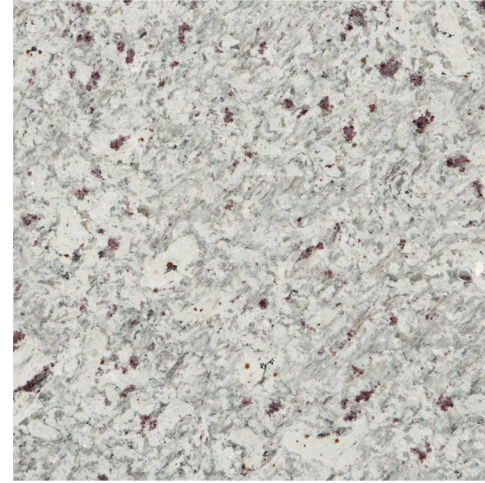

Laminate – included in kitchen with 4” laminate backsplash/ square edge

60/40 drop-in sink only

Example photo

White Juparana

Beige Pampas

Shadow Zephyr

Graphite Nebula

Linen

Kalahari Topaz

Granite Level 0 (3 cm)

New Caledonia

Luna Pearl

Granite Level 1 (3 cm)

Waterfall

Moonwhite

Steel Gray

Azul Plantino

Ashen White

Granite Level 2 (3 cm)

Colonial White

Delicatus White

Blanco Gabrielle

White Piracema

Quartz 1.6cm

Included in baths with cabinet

Blanco Maple

Quartz Level 1 (2 cm)

Tebas Black

Blanco Maple

Grey Expo

Quartz Level 2 (2 cm)

Lusso