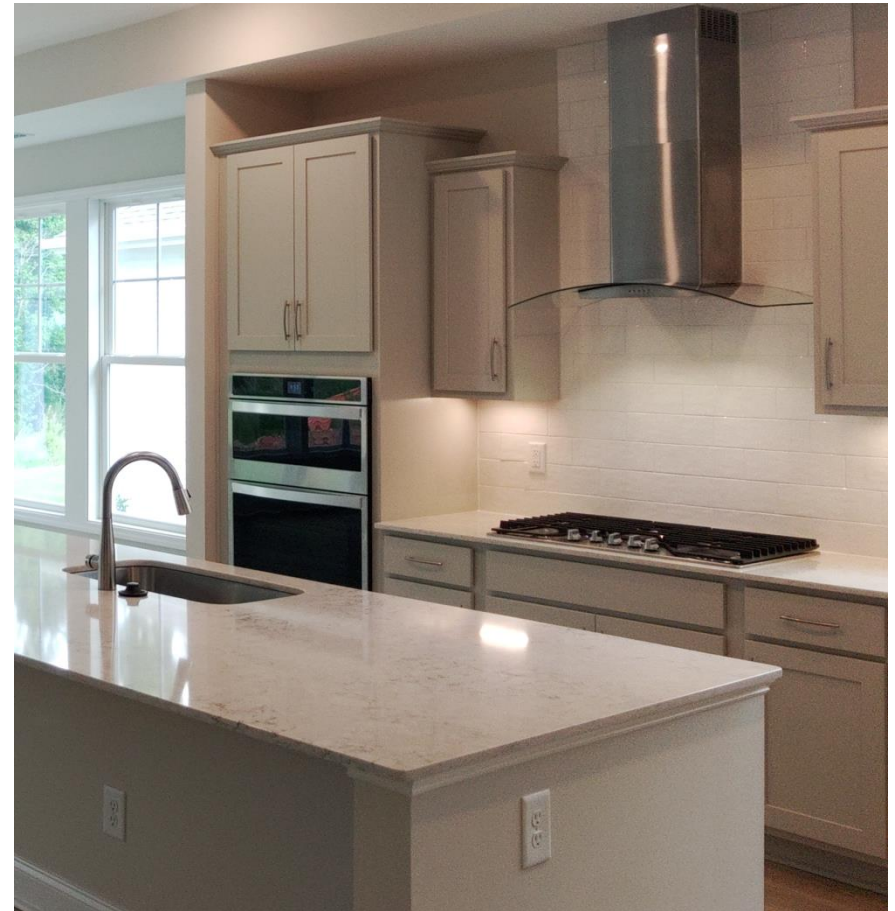

SANTORINI MY90