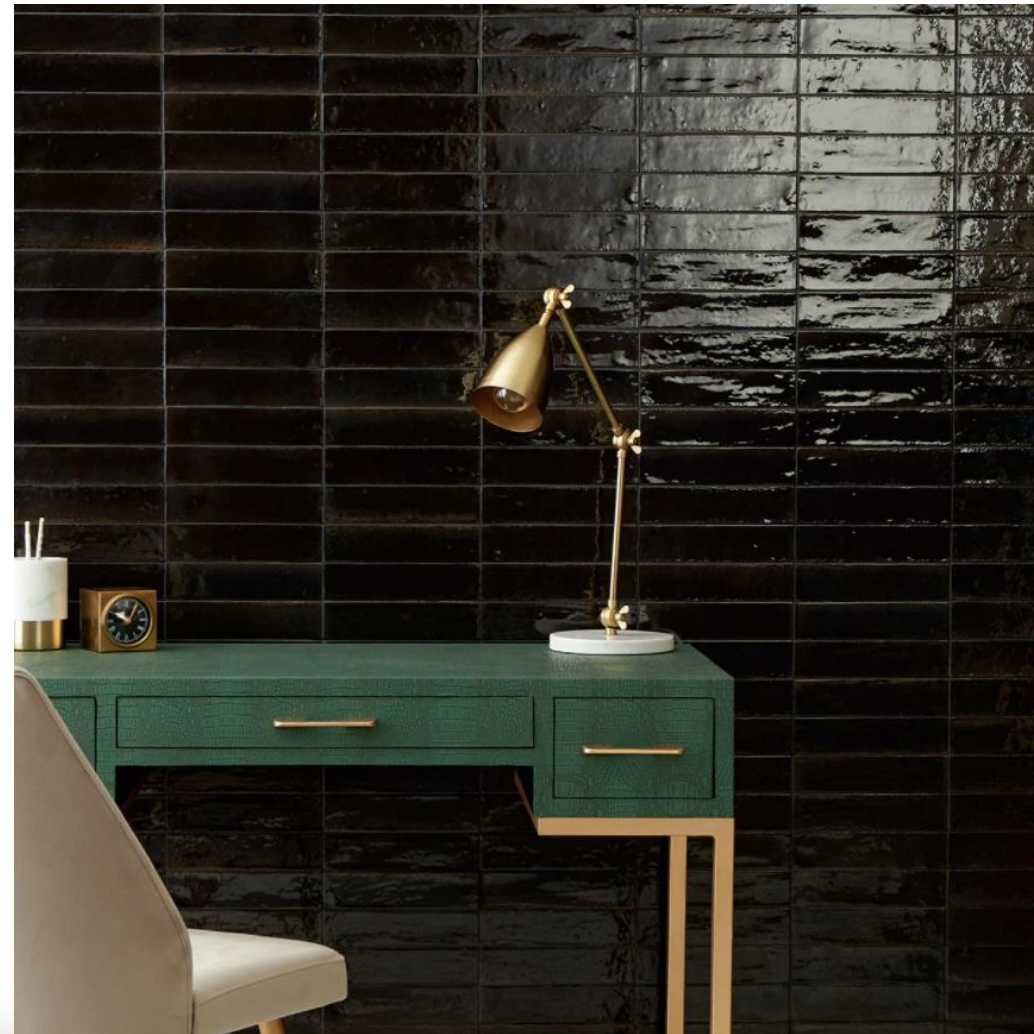

ZEN RD23

Backsplash

Remedy 2x9

Level 4

Backsplash

Mythique Marble 8" Hex

Level 4

CALACATTA
VENECIA MY11