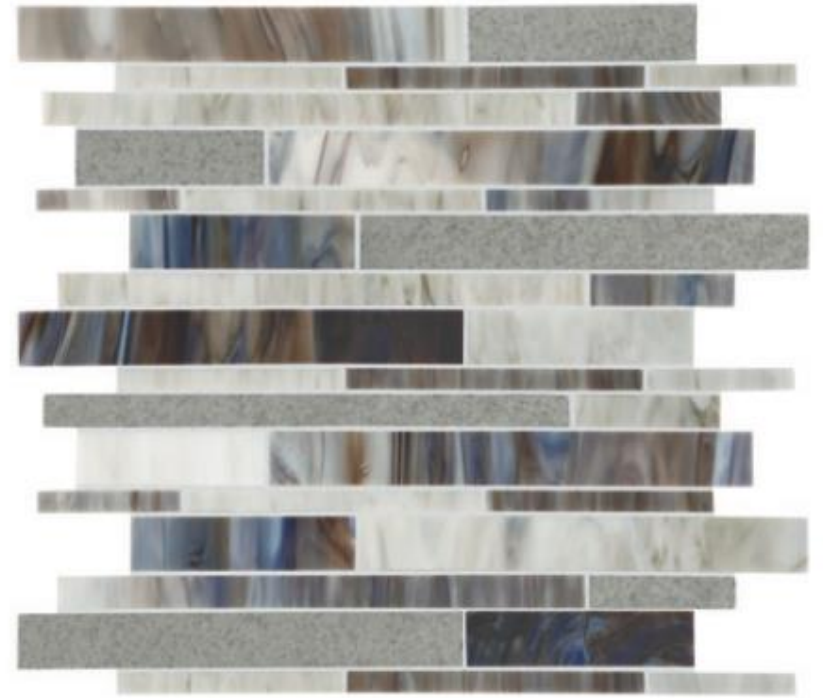

GEO ARROW
MOSAIC ST89

GEM ARROW
MOSAIC ST96

Backsplash

Stone Theory Stack

Level 5

GEO STACK
MOSAIC ST89

GEM STACK
MOSAICS ST96

Backsplash