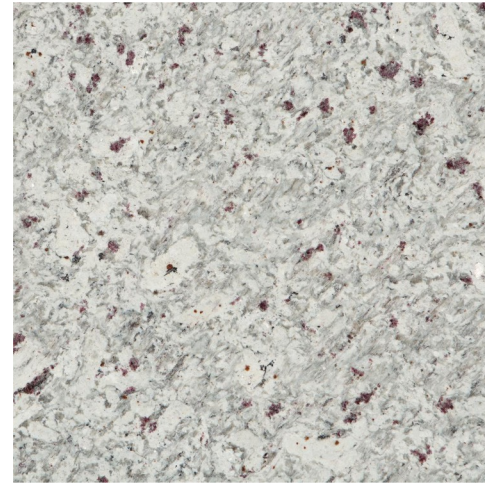

Granite Level 0 (3cm)

Included in kitchen

New Caledonia

Luna Pearl

Granite Level 1 (3 cm)

Waterfall

Moonwhite

Steel Gray

Azul Plantino

Ashen White

Granite Level 2 (3 cm)

Colonial White

Delicatus White

Blanco Gabrielle

White Piracema

Quartz 1.6cm

Included in baths with cabinet

Blanco Maple

Quartz Level 1 (2 cm)

Tebas Black

Blanco Maple

Grey Expo

Quartz Level 2 (2 cm)

Lusso

Kitchen Sinks

Optional White Farmhouse

Kohler Whitehaven – Enameled Cast Iron

- Single bowl.
- 9" (229 mm) depth provides generous workspace.
- Tall 8-13/16" (224 mm) apron.
- Self-Trimming® apron overlaps cabinet face for easy installation and beautiful results.
- Basin slopes toward drain to minimize water pooling.