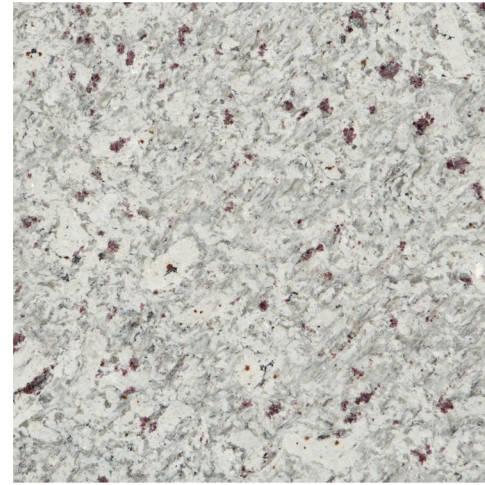

Granite Level 0 (3cm)

Included in kitchen

New Caledonia

Luna Pearl

Granite Level 1 (3 cm)

Waterfall

Moonwhite

Steel Gray

Azul Plantino

Ashen White

Granite Level 2 (3 cm)

Colonial White

Delicatus White

Blanco Gabrielle

White Piracema

Quartz 1.6cm

Included in baths with cabinet

Blanco Maple

Quartz Level 1 (2 cm)

Tebas Black

Blanco Maple

Grey Expo

Quartz Level 2 (2 cm)

Lusso

Helix

Miami White

Miami Vena

Quartz Level 3 (2 cm)

Nolita Suede

Pearl Jasmine

Et Stauario

Et Bella