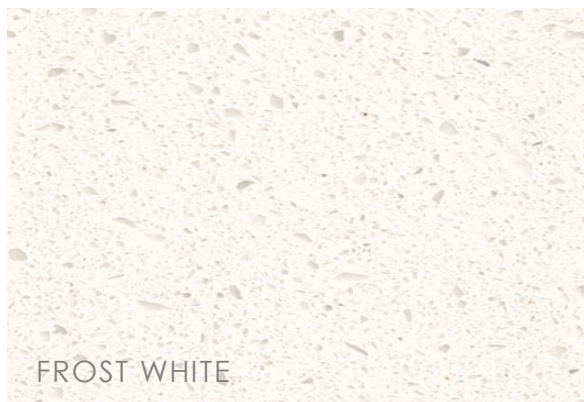

FROST WHITE