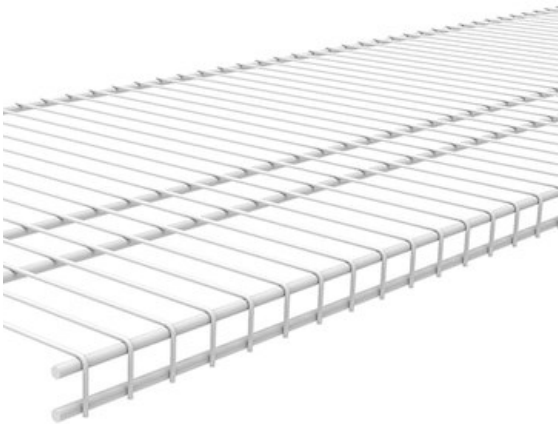

Product: White Wire
Installation: 4 Rows
Locations: Linen Closet(s)