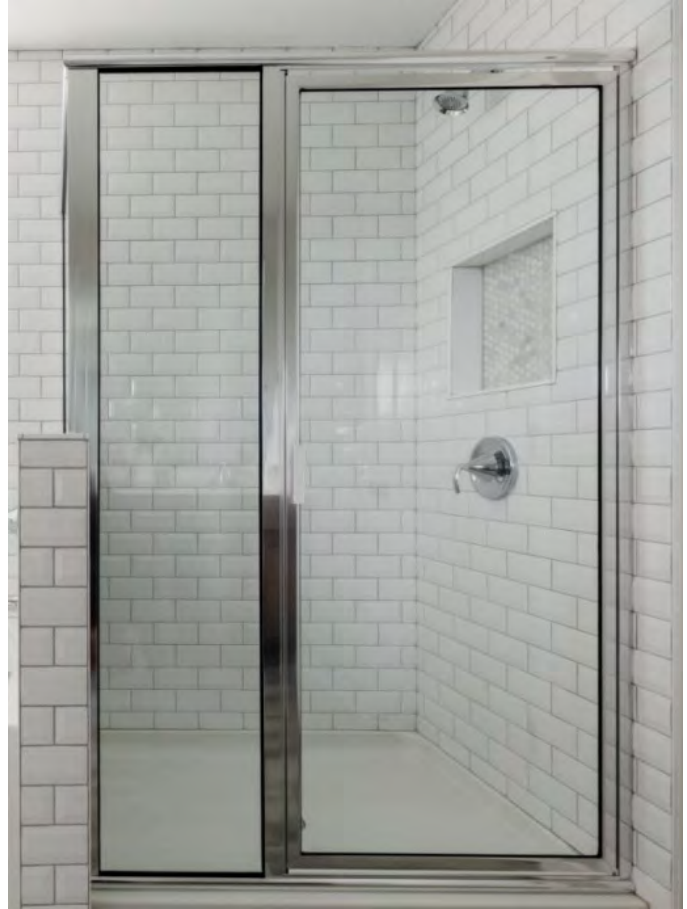

Manufacturer: Sterling
Product: Windham Round Bowl Standard Height
Location: All Bathrooms

Manufacturer: Sterling
Product: Sacramento Pedestal Sink
Location: Powder Bath (if present on plans)

Notes: Rectangular sinks are undermounted in the included quartz countertops
Location: Owners Bath & Secondary Bath(s) (per plan)

SHOWERS & TUBS

Manufacturer: Kohler
Product: Mariposa Nail in Tub
Included Location: Owners Bath (per plan)

Manufacturer: Sterling
Product: Accord Tub w/ Wallset - White
Included Location: Secondary Bath(s) per plan

Manufacturer: Sterling
Product: Ensemble Curve Shower Base w/
Wallset - White
Included Location: Owners Bath & Secondary
Bath(s) per plan

MIRRORS & SHOWER DOORS

Notes: Each mirror is 42" tall, the length of the vanity (+/- 3") with a polished edge

Manufacturer: Cardinal

Included Locations: Owners Bath & Bath 3

Notes: Fully framed shower door in chrome. Magnetic closing

SINK & FAUCET

Manufacturer: Moen
Product: Method - Chrome
Tier 1

Product: Double Bowl Undermount Sink - 32" x 18" x 8" -
Stainless Steel
Tier 1