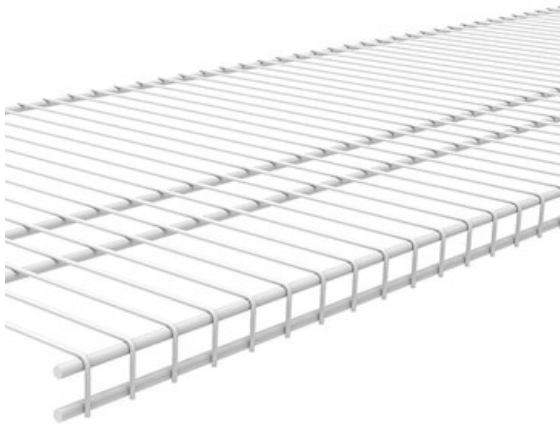

Product: White Wire
Installation: 4 Rows
Locations: Linen Closet(s)