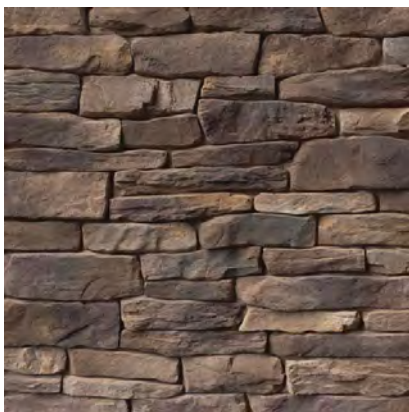

PENNSYLVANIA
LEDGESTONE