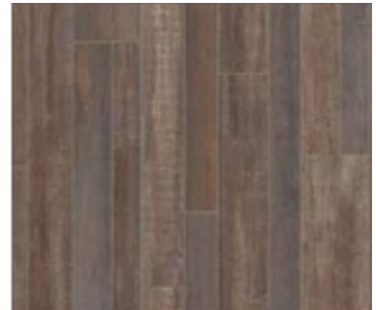

HIGHLANDS II - SPARTA