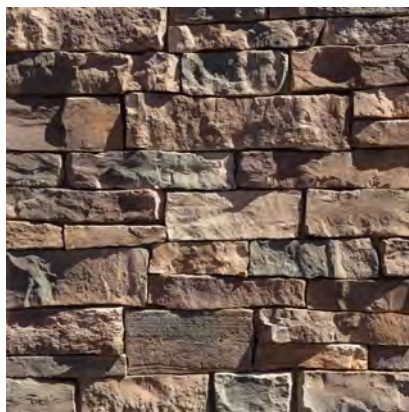

PENNSYLVANIA
WEATHER LEDGE