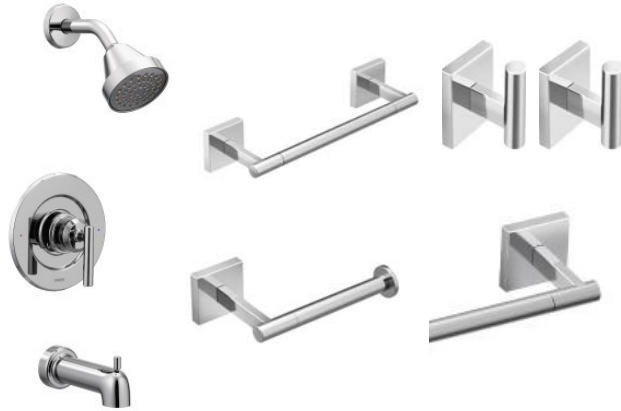

FROST WHITE

Manufacturer: MSI

Product: Quartz

Included Locations: Bathroom Vanities (not including Powder Bath)

Notes: 1.5 cm thickness - Includes a 4" tall backsplash of the countertop

FAUCETS & BATH ACCESSORIES

GIBSON

GLYDE

DARTMOOR

Manufacturer: Moen faucets with coordinating accessories

Included Locations: All Bathrooms

Notes: Bath accessory locations and quantities per plan. Tier 2 faucets and accessories.

TOILETS & SINKS

Manufacturer: Sterling
Product: Windham Round Bowl Standard Height
Location: All Bathrooms

Manufacturer: Sterling
Product: Sacramento Pedestal Sink
Location: Powder Bath (if present on plans)

Notes: Rectangular sinks are undermounted in the included quartz countertops
Location: Owners Bath & Secondary Bath(s) (per plan)