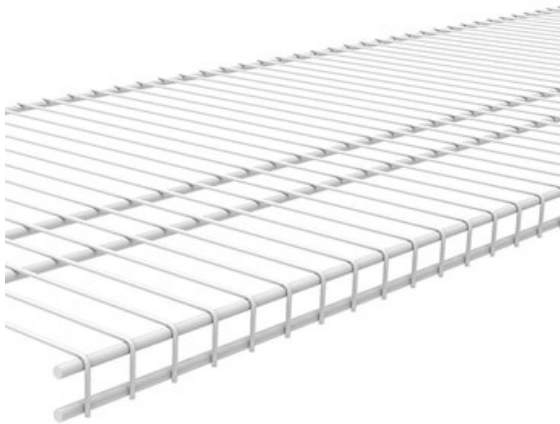

Product: White Wire
Installation: 4 Rows
Locations: Linen Closet(s)