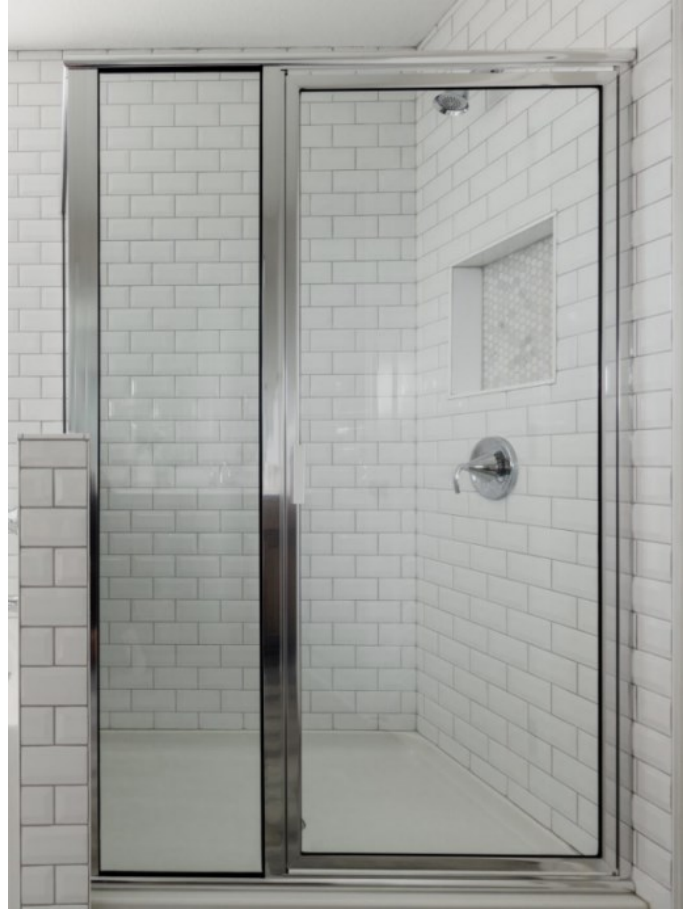

CARPET

STEEL

SHIFTING SAND

PERFECT TAUPE

WEATHERED

Manufacturer: Shaw - Collier Peak

Included Locations: Great Room, Stairs, Bedrooms, Den/Office, Family Room, Hallways in the upper and lower levels

Pad: 7/16" 6lb density pad

Manufacturer: Sterling
Product: Windham Round Bowl Standard Height
Location: All Bathrooms

Manufacturer: Sterling
Product: Sacramento Pedestal Sink
Location: Powder Bath (if present on plans)

Notes: Rectangular sinks are undermounted in the included quartz countertops
Location: Owners Bath & Secondary Bath(s) (per plan)

SHOWERS & TUBS

Manufacturer: Kohler
Product: Mariposa Nail in Tub
Included Location: Owners Bath (per plan)

Manufacturer: Sterling
Product: Accord Tub w/ Wallset - White
Included Location: Secondary Bath(s) per plan

Manufacturer: Sterling
Product: Ensemble Curve Shower Base w/
Wallset - White
Included Location: Owners Bath & Secondary
Bath(s) per plan

MIRRORS & SHOWER DOORS

Notes: Each mirror is 42" tall, the length of the vanity (+/- 3") with a polished edge