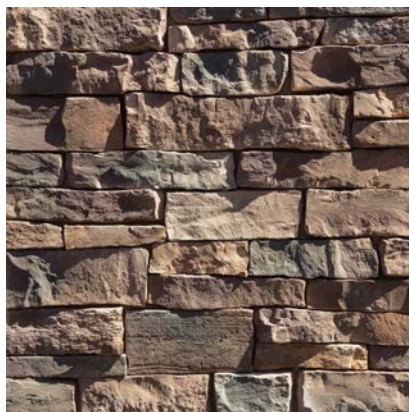

QUAIL GREY
LEDGESTONE

ELKWOOD
WEATHER LEDGE

NATURAL BLEND
LEDGESTONE

QUAIL GREY
WEATHER LEDGE

PENNSYLVANIA
LEDGESTONE

PENNSYLVANIA
WEATHER LEDGE

WINTERPOINT
WEATHER LEDGE

Manufacturer: Dutch Quality