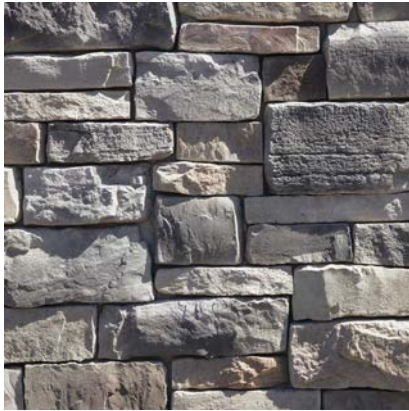

ELKWOOD
WEATHER LEDGE