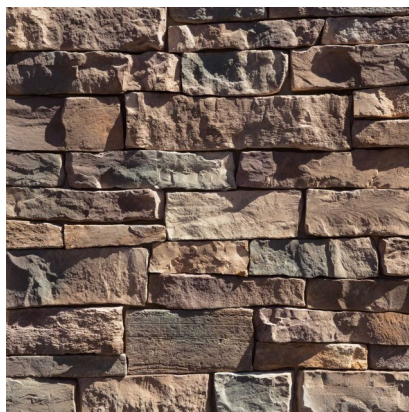

PENNSYLVANIA
WEATHER LEDGE