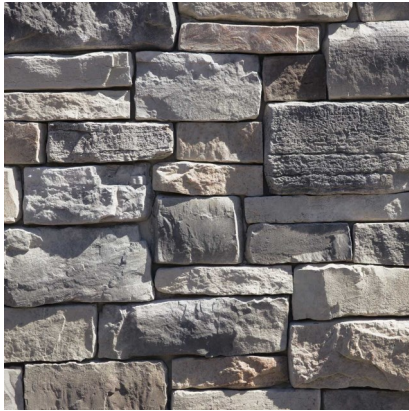

ELKWOOD
WEATHER LEDGE