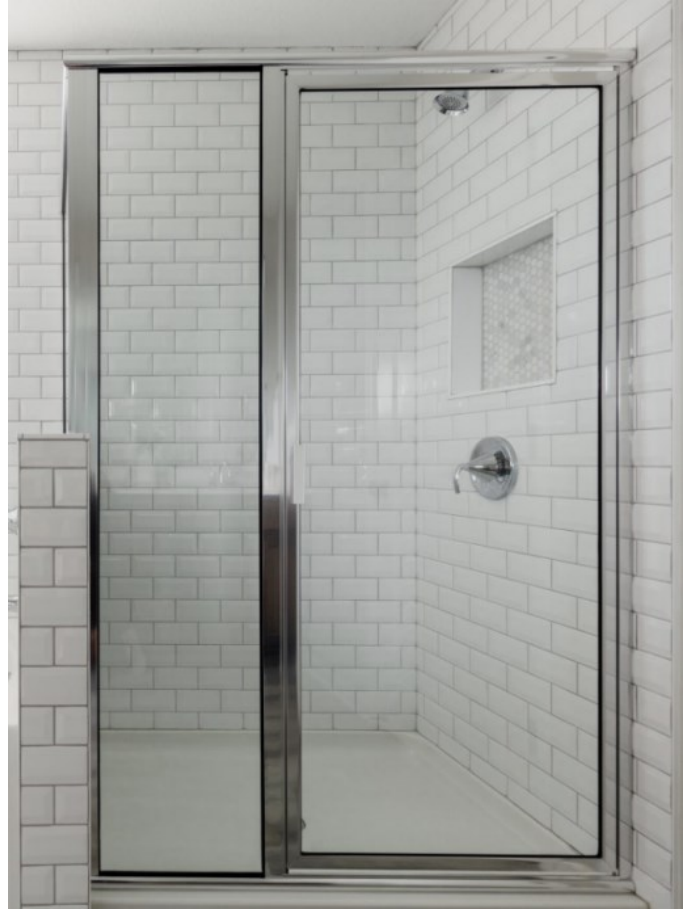

CARPET

STEEL

SHIFTING SAND

PERFECT TAUPE

WEATHERED

Manufacturer: Shaw - Collier Peak

Included Locations: Great Room, Stairs, Bedrooms, Den/Office, Family Room, Hallways in the upper and lower levels

Pad: 7/16" 6lb density pad

Notes: Bath accessory locations and quantities per plan– Tier 1 faucet and accessories

TOILETS & SINKS

Manufacturer: Sterling
Product: Windham Round Bowl Standard Height
Location: All Bathrooms

Manufacturer: Sterling
Product: Sacramento Pedestal Sink
Location: Powder Bath (if present on plans)

Manufacturer: Sterling
Product: Accord Tub w/ Wallset - White
Included Location: Secondary Bath(s) per plan

Manufacturer: Sterling
Product: Ensemble Curve Shower Base w/
Wallset - White
Included Location: Owners Bath & Secondary
Bath(s) per plan

MIRRORS & SHOWER DOORS

Notes: Each mirror is 42" tall, the length of the vanity (+/- 3") with a polished edge

Manufacturer: Cardinal

Included Locations: Owners Bath & Bath 3

Notes: Fully framed shower door in chrome. Magnetic closing