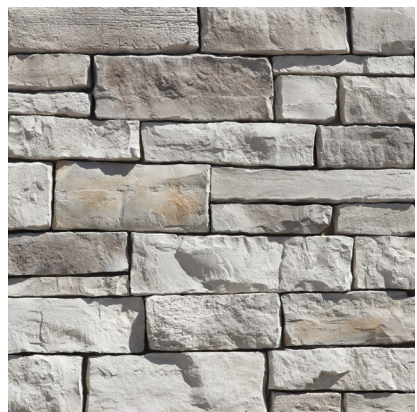

NATURAL BLEND
LEDGESTONE

QUAIL GREY
WEATHER LEDGE

PENNSYLVANIA
LEDGESTONE

PENNSYLVANIA
WEATHER LEDGE

WINTERPOINT
WEATHER LEDGE

Manufacturer: Dutch Quality

Notes: Stone will be installed with gray mortar

EXTERIOR