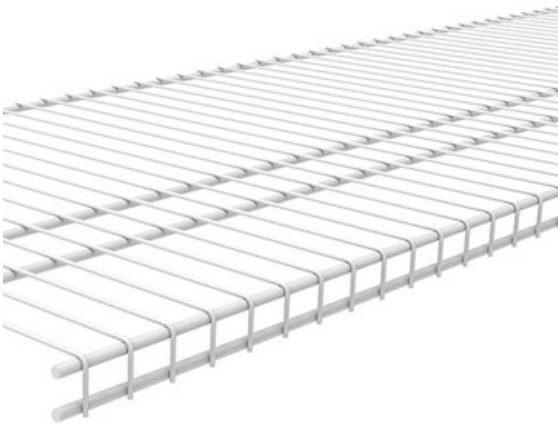

Product: White Wire
Installation: 4 Rows
Locations: Linen Closet(s)