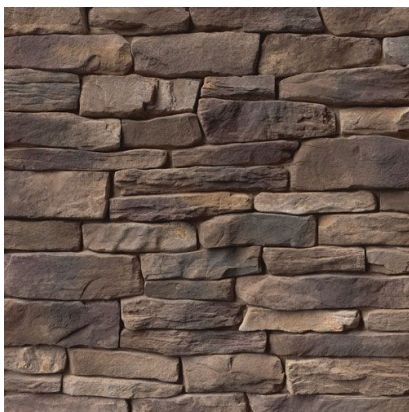

PENNSYLVANIA
LEDGESTONE