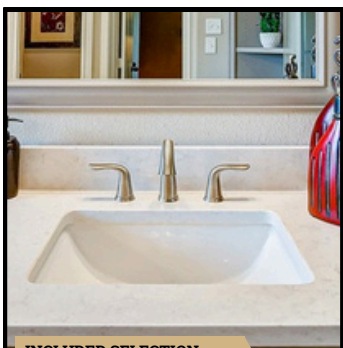

INCLUDED SELECTION

BATHROOM SINKS

Rectangle Undermount Sink