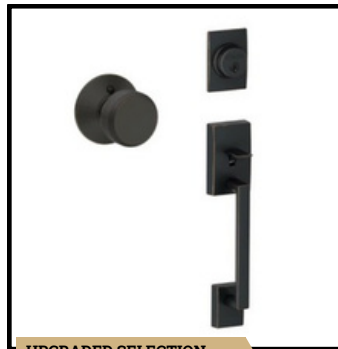

## FRONT DOOR COLOR

EbonyStain

UPGRADED SELECTION