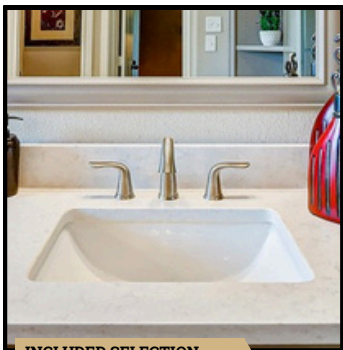

### SHOWER FLOOR TILE

1"x3" Herringbone Ceramic Tile in 0709(2) Matte Architectural Gray | Recommended Grout Color: Ivory

INCLUDED SELECTION