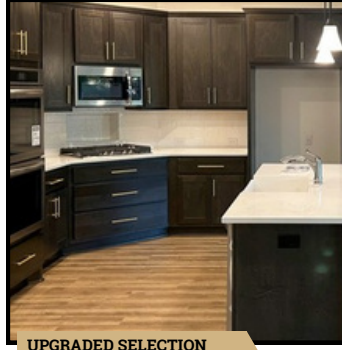

UPGRADED SELECTION

CABINETS

Door Style: Groveland | Color: Grey Wolf