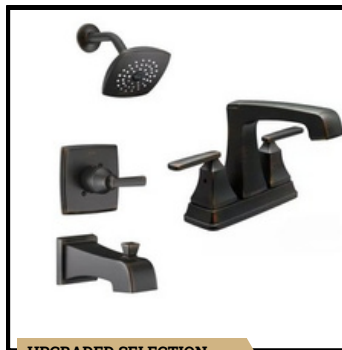

### SHOWER FLOOR TILE

1"x3" Herringbone Ceramic Tile in 0709(2) Matte Architectural Gray | Recommended Grout Color: Ivory

INCLUDED SELECTION

### BATHROOM SINKS

Rectangle Undermount Sink

UPGRADED SELECTION