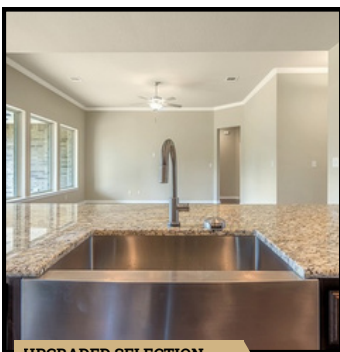

ADDITIONAL SELECTIONS

UPGRADED SELECTION

KITCHEN SINK

Stainless Steel Farmhouse Sink