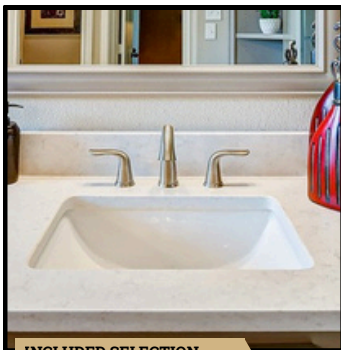

INCLUDED SELECTION

BATHROOM SINKS

Rectangle Undermount Sink