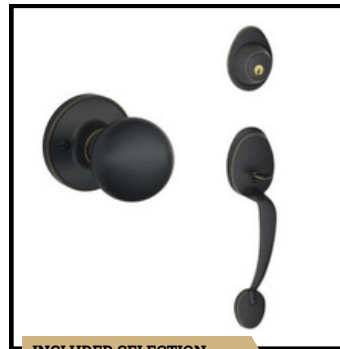

## FRONT DOOR COLOR

SW7069 Iron Ore

INCLUDED SELECTION