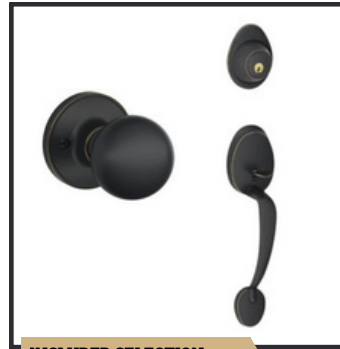

CARPET
Ascend Plus | Clam Shell 182

INCLUDED SELECTION

DOOR HARDWARE
Corona | Aged Bronze