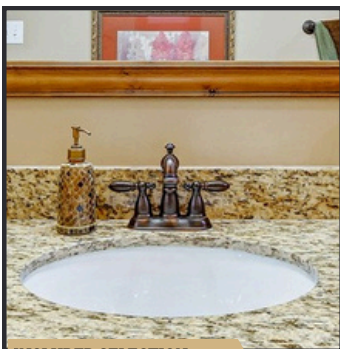

INCLUDED SELECTION