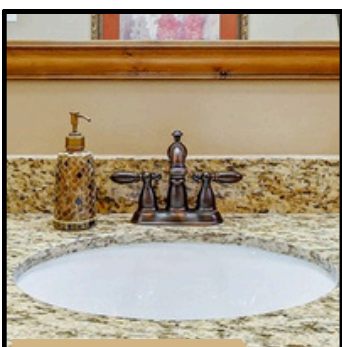

INCLUDED SELECTION

BATHROOM SINKS

Oval Undermount Sink