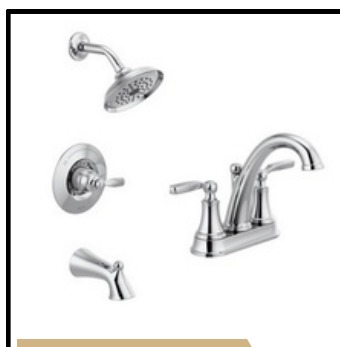

CABINET HARDWARE

Madison Collection | Satin Nickel Knobs
Style 3910-SN

INCLUDED SELECTION

COUNTERTOPS

Granite with Beveled Edge | Color: Ashen White

INCLUDED SELECTION

KITCHEN BACKSPASH

12"x12" Ceramic Tile in CS20 Buff |
Recommended Grout Color: Bone

INCLUDED SELECTION

KITCHEN FAUCET

Woodhurst Lenta - Spot Shield Stainless

INCLUDED SELECTION

SHOWER WALL TILE

12"x12" Ceramic Tile in CS20 Buff |
Recommended Grout Color: Bone

INCLUDED SELECTION

SHOWER FLOOR TILE

Resilience 1.5" Hexagon Mosaic RL21
Dynamic Beige | Recommended Grout Color:
Driftwood

INCLUDED SELECTION

BATHROOM SINKS

Oval Undermount Sink

INCLUDED SELECTION

BATHROOM PLUMBING

Woodhurst Collection | Chrome