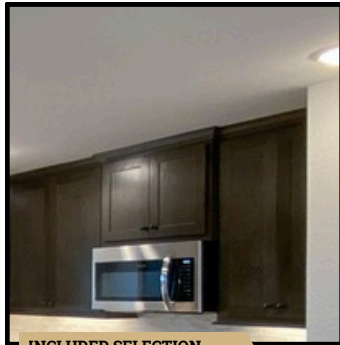

WHOLE HOUSE SELECTIONS

INCLUDED SELECTION

FLOORING

18"x18" Ceramic Tile in CS20 Buff |
Recommended Grout Color: Bone

INCLUDED SELECTION

CABINETS

Door Style: Groveland | Color: Grey Wolf

INCLUDED SELECTION

CABINET HARDWARE

Madison Collection | Satin Nickel Knobs
Style 3910-SN

INCLUDED SELECTION

COUNTERTOPS

Granite with Beveled Edge | Color: Ashen White

INCLUDED SELECTION

KITCHEN BACKSPASH

12"x12" Ceramic Tile in CS20 Buff |
Recommended Grout Color: Bone