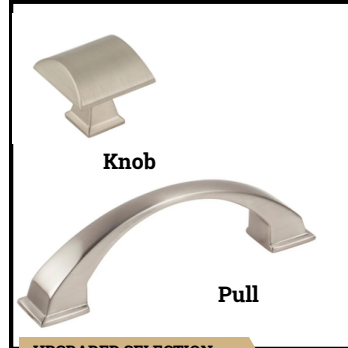

WHOLE HOUSE SELECTIONS

UPGRADED SELECTION

FLOORING

6"x36" Ceramic Tile in SD16 Gravel Road | Recommended Grout Color: Driftwood

UPGRADED SELECTION

CABINETS

Door Style: Village | Color: Extra White with Pewter Glaze

UPGRADED SELECTION

CABINET HARDWARE

Roman Collection | Satin Nickel Knobs Style 944SN | Pull Style 944-96SN

UPGRADED SELECTION

COUNTERTOPS

Granite with Demi Bullnose Edge Color Name: Kempton Park

UPGRADED SELECTION