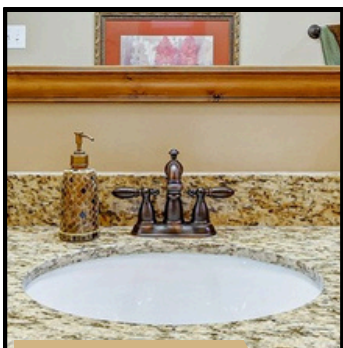

HILL COUNTRY B

Our Hill Country B mood board uses some upgraded finish levels.

Hill Country style combines contemporary design with classic Texan charm. The Hill Country style embodies the Old West by incorporating simple yet elegant materials in its construction. It showcases a rustic charm that highlights the beauty of wood and other natural materials. Hill Country design is a perfect choice for those seeking a refined yet authentic look for their home.

KITCHEN BACKSPLASH

3"x12" Ceramic Tile in MM30 Spirit | Recommended Grout Color: Cobblestone

UPGRADED SELECTION

KITCHEN FAUCET

Essa 9113-RB-DST | Venetian Bronze

UPGRADED SELECTION

SHOWER WALL TILE

12"x 24" Ceramic Tile in AR07 Feature Beige | Recommended Grout Color: Ivory

UPGRADED SELECTION

SHOWER FLOOR TILE

1"x3" Mosaic Ceramic Tile in AR07 Feature Beige | Recommended Grout Color: Ivory

INCLUDED SELECTION

BATHROOM SINKS

Oval Undermount Sink

UPGRADED SELECTION

BATHROOM PLUMBING