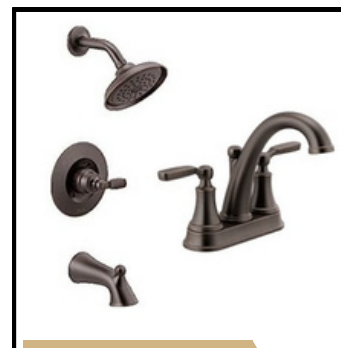

CABINET HARDWARE

Roman Collection | Brushed Oil Rubbed Bronze Knobs Style 944DBAC | Pull Style 944-96DBAC

UPGRADED SELECTION

COUNTERTOPS

Granite with Demi Bullnose Edge | Color Name: Kempton Park

UPGRADED SELECTION

KITCHEN BACKSPLASH

3"x12" Ceramic Tile in MM30 Spirit | Recommended Grout Color: Cobblestone

UPGRADED SELECTION

KITCHEN FAUCET

Essa 9113-RB-DST | Venetian Bronze

UPGRADED SELECTION

SHOWER WALL TILE

12"x 24" Ceramic Tile in AR07 Feature Beige | Recommended Grout Color: Ivory

UPGRADED SELECTION

SHOWER FLOOR TILE

1"x3" Mosaic Ceramic Tile in AR07 Feature Beige | Recommended Grout Color: Ivory

INCLUDED SELECTION

BATHROOM SINKS

Oval Undermount Sink

UPGRADED SELECTION

BATHROOM PLUMBING

Woodhurst Collection | Venetian Bronze

INCLUDED SELECTION

INTERIOR DOOR STYLE

2 Panel Plank Roundtop Smooth

UPGRADED SELECTION

LIGHTING

Giliam Collection | Matte Black & Black

HILL COUNTRY B