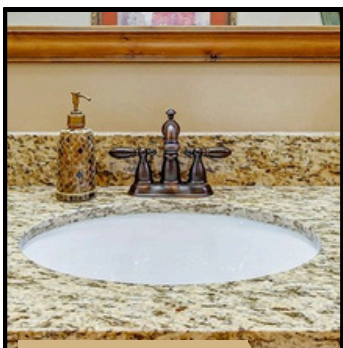

WHOLE HOUSE SELECTIONS

UPGRADED SELECTION

FLOORING

Hill House HH01 Natural | Recommended Grout Color: Bone

UPGRADED SELECTION

CABINETS

Door Style: Village | Color: Summer Wheat

UPGRADED SELECTION

UPGRADED SELECTION

KITCHEN FAUCET

Cassidy 9197-CZ-PR-DST | Champagne Bronze

UPGRADED SELECTION

SHOWER WALL TILE

12" x 24" Ceramic Tile in FL09 Nociolla | Recommended Grout Color: Driftwood

UPGRADED SELECTION

SHOWER FLOOR TILE

Pebble Mosaic Ceramic Tile in DA06 Creamy Sand | Recommended Grout Color: Bone

INCLUDED SELECTION

BATHROOM SINKS

Oval Undermount Sink

UPGRADED SELECTION

BATHROOM PLUMBING

Ashlyn Collection | Stainless