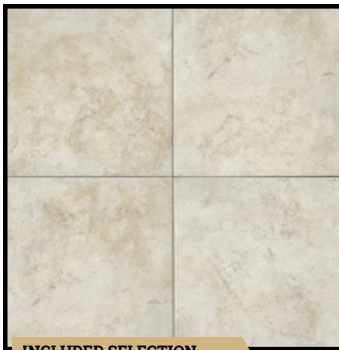

CABINET HARDWARE

Madison Collection | Satin Nickel Knobs
Style 3910-SN

INCLUDED SELECTION

COUNTERTOPS

Granite with Eased Edge | Color Name: Uba Tuba

INCLUDED SELECTION

KITCHEN BACKSPLASH

12"x12" Ceramic Tile in AR02 Fawn |
Recommended Grout Color: Ivory

INCLUDED SELECTION

KITCHEN FAUCET

Woodhurst Lenta- Spot Shield Stainless

INCLUDED SELECTION

SHOWER WALL TILE

12"x12" Ceramic Tile in AR02 Fawn |
Recommended Grout Color: Ivory

INCLUDED SELECTION

SHOWER FLOOR TILE

1"x3" Herringbone Ceramic Tile in 0780
Chalkboard Matte | Recommended Grout
Color: Ivory

INCLUDED SELECTION

BATHROOM SINKS

Rectangle Undermount Sink

INCLUDED SELECTION

BATHROOM PLUMBING

Woodhurst Collection | Chrome