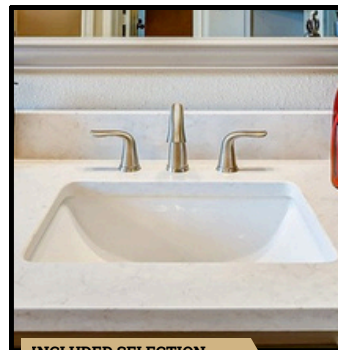

INCLUDED SELECTION

BATHROOM SINKS

Rectangle Undermount Sink