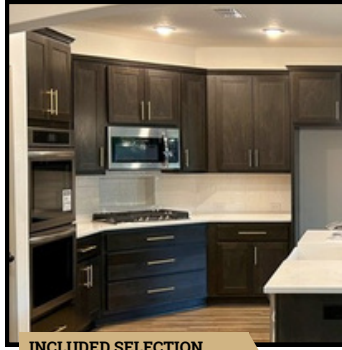

INCLUDED SELECTION

CABINETS

Door Style: Groveland | Color: Grey Wolf