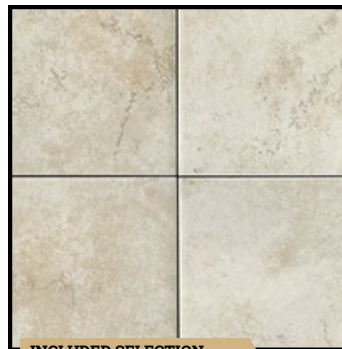

CABINET HARDWARE

Madison Collection | Satin Nickel Knobs Style 3910-SN

INCLUDED SELECTION

COUNTERTOPS

Granite with Demi Bullnose Edge | Color Name: Santa Cecilia

INCLUDED SELECTION

KITCHEN BACKSPASH

12"x12" Ceramic Tile in CS20 Buff
Recommended Grout Color: Driftwood

INCLUDED SELECTION

KITCHEN FAUCET

Woodhurst Lenta - Spot Shield Stainless

INCLUDED SELECTION

SHOWER WALL TILE

12"x12" Ceramic Tile CS20 Buff
Recommended Grout Color: Driftwood

INCLUDED SELECTION

SHOWER FLOOR TILE