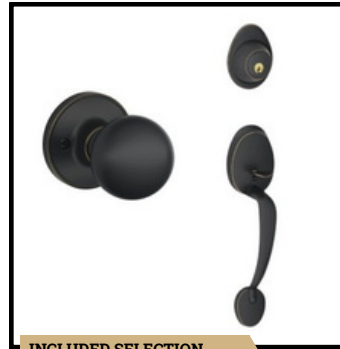

CABINET HARDWARE

Madison Collection | Satin Nickel Knobs Style 3910-SN

INCLUDED SELECTION

COUNTERTOPS

Granite with Demi Bullnose Edge | Color Name: Santa Cecilia

INCLUDED SELECTION

KITCHEN BACKSPASH

12"x12" Ceramic Tile in CS20 Buff
Recommended Grout Color: Driftwood

Ascend Plus | Shimmer 711

INCLUDED SELECTION

FRONT DOOR STYLE

Fiberglass | Oakcraft 6 Panel

INCLUDED SELECTION

FRONT DOOR COLOR

SW7005 Pure White

INCLUDED SELECTION