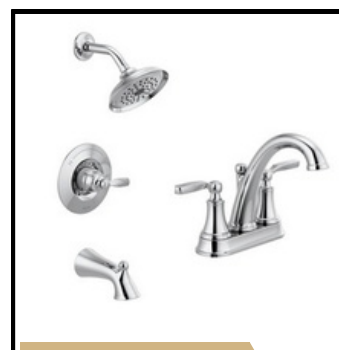

CABINET HARDWARE

Madison Collection | Satin Nickel Knobs Style 3910-SN

INCLUDED SELECTION

COUNTERTOPS

Granite with Demi Bullnose Edge | Color Name: Santa Cecilia

INCLUDED SELECTION

KITCHEN BACKSPASH

12"x12" Ceramic Tile in CS20 Buff
Recommended Grout Color: Driftwood

INCLUDED SELECTION

KITCHEN FAUCET

Woodhurst Lenta - Spot Shield Stainless

INCLUDED SELECTION

SHOWER WALL TILE

12"x12" Ceramic Tile CS20 Buff
Recommended Grout Color: Driftwood

INCLUDED SELECTION

SHOWER FLOOR TILE

Resilience 1.5" Hexagon Mosaic RL21
Dynamic Beige | Recommended Grout Color: Driftwood

INCLUDED SELECTION

BATHROOM SINKS

Oval Undermount Sink

INCLUDED SELECTION

BATHROOM PLUMBING

Woodhurst Collection | Chrome