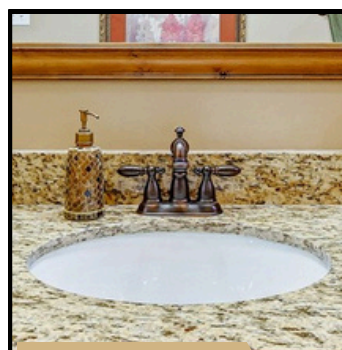

INCLUDED SELECTION

BATHROOM SINKS

Oval Undermount Sink