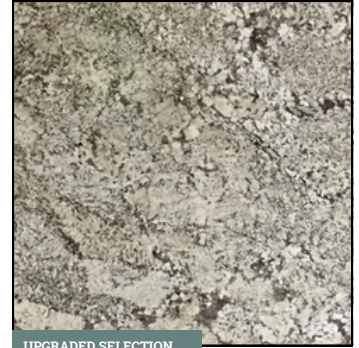

WHOLE HOUSE SELECTIONS

UPGRADED SELECTION

FLOORING

Luxury Vinyl Plank
Color: Copano Oak #1003

UPGRADED SELECTION

CABINETS

Door Style: Groveland
Color: Grey Wolf

UPGRADED SELECTIONS

CABINET HARDWARE

Satin Bronze
Knobs Style 484SBZ | Pull Style 449-96SBZ

UPGRADED SELECTION

COUNTERTOPS

Granite with Beveled Edge
Color Name: Zanzibar

UPGRADED SELECTION

KITCHEN BACKSPLASH

4" x 8" Ceramic Tile in BW02 Atrium |
Recommended Grout Color: Driftwood