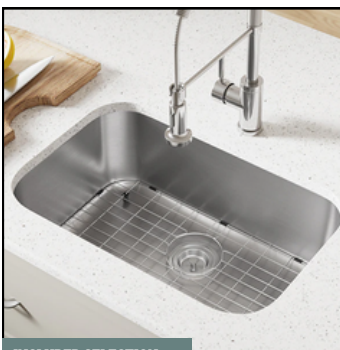

UPGRADED SELECTION

DOOR HARDWARE

Bowery with Collins Trim | Aged Bronze Finish

ADDITIONAL SELECTIONS

INCLUDED SELECTION

KITCHEN SINK

Standard Single Basin Undermount

UPGRADED SELECTION