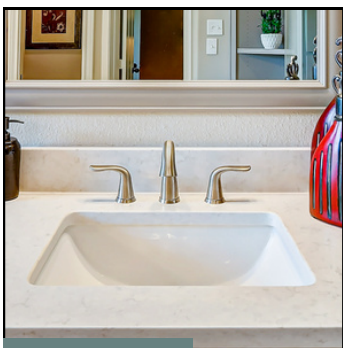

UPGRADED SELECTION

KITCHEN FAUCET

Cassidy Faucet | CZ Gold

UPGRADED SELECTION

SHOWER WALL TILE

12" x 24" Ceramic Tile in VL74 Reverb Ash |
Recommended Grout Color: Ivory

UPGRADED SELECTION

SHOWER FLOOR TILE

1" x 3" Herringbone Ceramic Tile in 0709(2)
Matte Architectural Gray | Recommended
Grout Color: Ivory

INCLUDED SELECTION

BATHROOM SINKS

Rectangle Undermount Sink

UPGRADED SELECTION

BATHROOM PLUMBING

Ashlyn Collection | Venetian Bronze