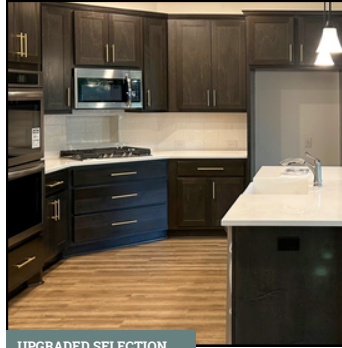

TRANSITIONAL B

Our Transitional B mood board uses some upgraded finish levels.

Transitional design blends classic and contemporary elements. This aesthetic is characterized by a neutral color palette, clean lines, and subtle textures, allowing the focus to be on the exceptional design details and architectural elements. It's the perfect option for those who want to update their home without committing to a fully modern or traditional style.

WHOLE HOUSE SELECTIONS

UPGRADED SELECTION

FLOORING

Luxury Vinyl Plank
Color: Copano Oak #1003

UPGRADED SELECTION

CABINETS

Door Style: Groveland
Color: Grey Wolf

UPGRADED SELECTIONS