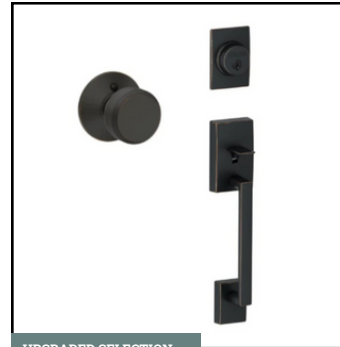

CABINET HARDWARE

Satin Bronze
Knobs Style 484SBZ | Pull Style 449-96SBZ

UPGRADED SELECTION

COUNTERTOPS

Granite with Beveled Edge
Color Name: Zanzibar

UPGRADED SELECTION

KITCHEN BACKSPLASH

4" x 8" Ceramic Tile in BW02 Atrium |
Recommended Grout Color: Driftwood

UPGRADED SELECTION

DOOR HARDWARE

Bowery with Collins Trim | Aged Bronze Finish

ADDITIONAL SELECTIONS

INCLUDED SELECTION

KITCHEN SINK

Standard Single Basin Undermount

UPGRADED SELECTION