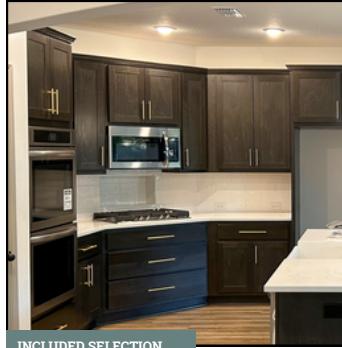

TRANSITIONAL A

Our Transitional A mood board uses included finish levels.

Transitional design blends classic and contemporary elements. This aesthetic is characterized by a neutral color palette, clean lines, and subtle textures, allowing the focus to be on the exceptional design details and architectural elements. It's the perfect option for those who want to update their home without committing to a fully modern or traditional style.

WHOLE HOUSE SELECTIONS

INCLUDED SELECTION

FLOORING

Luxury Vinyl Plank
Color: Laguna Oak #1016

INCLUDED SELECTION

CABINETS

Door Style: Groveland
Color: Grey Wolf

INCLUDED SELECTION