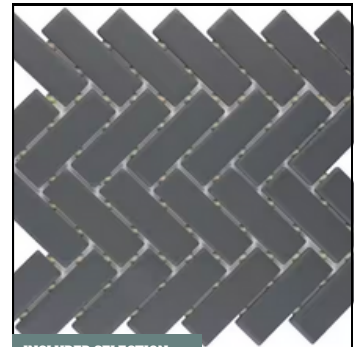

CABINET HARDWARE

Satin Nickel
Knobs Style 3910-SN

INCLUDED SELECTION

COUNTERTOPS

Granite with Eased Edge
Color Name: Uba Tuba

INCLUDED SELECTION

KITCHEN BACKSPLASH

15" x 15" Ceramic Tile in AR02 Fawn |
Recommended Grout Color: Ivory

INCLUDED SELECTION

KITCHEN FAUCET

Linden 4353-AR-DST | Arctic Stainless

INCLUDED SELECTION

SHOWER WALL TILE

15" x 15" Ceramic Tile in AR02 Fawn |
Recommended Grout Color: Ivory

INCLUDED SELECTION

SHOWER FLOOR TILE

1" x 3" Herringbone Ceramic Tile in 0780(2)
Chalkboard | Recommended Grout Color: Ivory

INCLUDED SELECTION

BATHROOM SINKS

Rectangle Undermount Sink

INCLUDED SELECTION

BATHROOM PLUMBING

Woodhurst Collection | Chrome