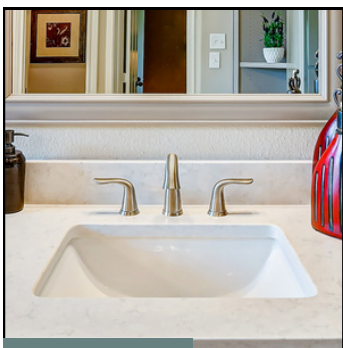

CABINET HARDWARE

Satin Nickel
Knobs Style 3910SN

INCLUDED SELECTION

COUNTERTOPS

Granite with Demi Bullnose Edge
Color Name: Uba Tuba

INCLUDED SELECTION

KITCHEN BACKSPLASH

12" x 12" Ceramic Tile in AR05 Casper |
Recommended Grout Color: Sahara Beige

INCLUDED SELECTION

KITCHEN FAUCET

Linden 4353-AR-DST | Arctic Stainless

INCLUDED SELECTION

SHOWER WALL TILE

12" x 12" Ceramic Tile in AR05 Casper |
Recommended Grout Color: Sahara Beige

INCLUDED SELECTION

SHOWER FLOOR TILE

1" x 3" Lattice Ceramic Tile in K711(2) Matte
Black | Recommended Grout Color: Sahara Beige

INCLUDED SELECTION

BATHROOM SINKS

Rectangle Undermount Sink

INCLUDED SELECTION

BATHROOM PLUMBING

Woodhurst Collection | Chrome