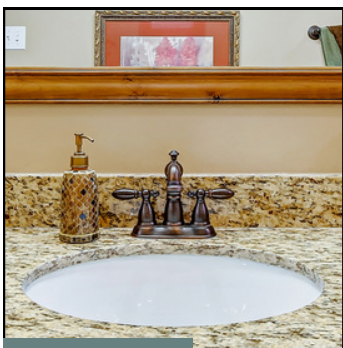

HILL COUNTRY B

Our Hill Country B mood board uses some upgraded finish levels.

Hill Country style combines contemporary design with classic Texan charm. The Hill Country style embodies the Old West by incorporating simple yet elegant materials in its construction. It showcases a rustic charm that highlights the beauty of wood and other natural materials. Hill Country design is a perfect choice for those seeking a refined yet authentic look for their home.

3" x 12" Ceramic Tile in MM30 Spirit | Recommended Grout Color: Cobblestone

UPGRADED SELECTION

KITCHEN FAUCET

Linden 4153-RB-DST | Venetian Bronze

UPGRADED SELECTION

SHOWER WALL TILE

12" x 24" Ceramic Tile in AR07 Feature Beige | Recommended Grout Color: Ivory

UPGRADED SELECTION

SHOWER FLOOR TILE

1" x 3" Mosaic Ceramic Tile in AR07 Feature Beige | Recommended Grout Color: Ivory

INCLUDED SELECTION

BATHROOM SINKS

Oval Undermount Sink

UPGRADED SELECTION

BATHROOM PLUMBING