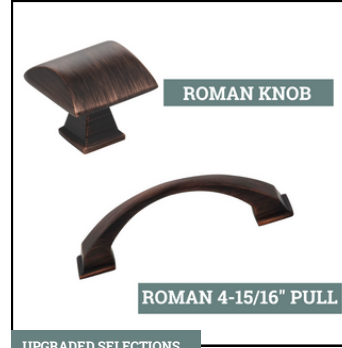

HILL COUNTRY B

Our Hill Country B mood board uses some upgraded finish levels.

Hill Country style combines contemporary design with classic Texan charm. The Hill Country style embodies the Old West by incorporating simple yet elegant materials in its construction. It showcases a rustic charm that highlights the beauty of wood and other natural materials. Hill Country design is a perfect choice for those seeking a refined yet authentic look for their home.

WHOLE HOUSE SELECTIONS

UPGRADED SELECTION

FLOORING

12" x 24" Ceramic Tile in AR07 Feature Beige | Recommended Grout Color: Ivory

UPGRADED SELECTION

CABINETS

Door Style: American
Color: Stormcloud Stain

UPGRADED SELECTIONS

CABINET HARDWARE

Brushed Oil Rubbed Bronze
Knobs Style 944DBAC | Pull Style 944-96DBAC

UPGRADED SELECTION

COUNTERTOPS

Granite with Demi Bullnose Edge
Color Name: Kempton Park

UPGRADED SELECTION

KITCHEN BACKSPLASH