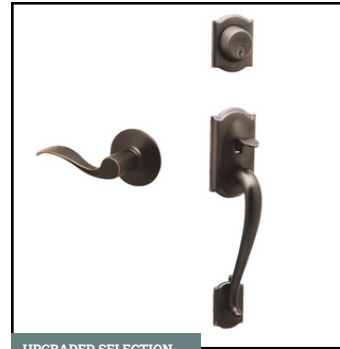

Woodhurst Collection | Venetian Bronze

INCLUDED SELECTION

INTERIOR DOOR STYLE

2 Panel Roundtop Plank

UPGRADED SELECTION

LIGHTING

Breckenridge Collection | Matte Black

HILL COUNTRY B

CARPET

Grand Isle 101 Weathered

UPGRADED SELECTION

FRONT DOOR STYLE

Iron Grille 3/4 Lite Avignon Knotty Alder | Clear Glass

INCLUDED SELECTION

FRONT DOOR COLOR

Jacobean Stain

UPGRADED SELECTION

DOOR HARDWARE

Accent | Venetian Bronze

ADDITIONAL SELECTIONS

UPGRADED SELECTION

KITCHEN SINK

Double Basin White Farmhouse Sink

UPGRADED SELECTION