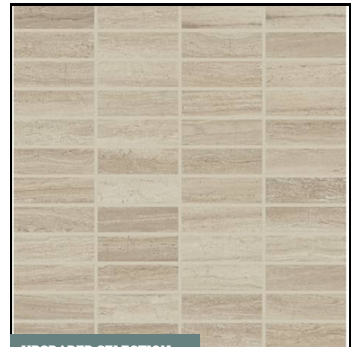

HILL COUNTRY B

Our Hill Country B mood board uses some upgraded finish levels.

Hill Country style combines contemporary design with classic Texan charm. The Hill Country style embodies the Old West by incorporating simple yet elegant materials in its construction. It showcases a rustic charm that highlights the beauty of wood and other natural materials. Hill Country design is a perfect choice for those seeking a refined yet authentic look for their home.

WHOLE HOUSE SELECTIONS

UPGRADED SELECTION

FLOORING

12" x 24" Ceramic Tile in AR07 Feature Beige | Recommended Grout Color: Ivory

UPGRADED SELECTION

CABINETS

Door Style: American
Color: Stormcloud Stain

UPGRADED SELECTIONS

3" x 12" Ceramic Tile in MM30 Spirit | Recommended Grout Color: Cobblestone

UPGRADED SELECTION

KITCHEN FAUCET

Linden 4153-RB-DST | Venetian Bronze

UPGRADED SELECTION

SHOWER WALL TILE

12" x 24" Ceramic Tile in AR07 Feature Beige | Recommended Grout Color: Ivory

UPGRADED SELECTION

SHOWER FLOOR TILE

1" x 3" Mosaic Ceramic Tile in AR07 Feature Beige | Recommended Grout Color: Ivory

INCLUDED SELECTION

BATHROOM SINKS

Oval Undermount Sink

UPGRADED SELECTION

BATHROOM PLUMBING