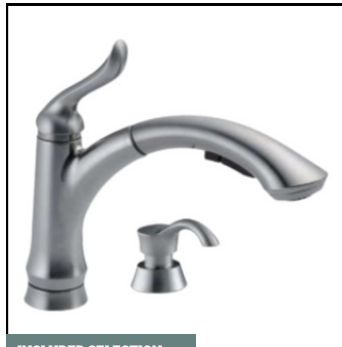

WHOLE HOUSE SELECTIONS

INCLUDED SELECTION

FLOORING

18" x 18" Ceramic Tile in CS21 Umber | Recommended Grout Color: Driftwood

INCLUDED SELECTION

CABINETS

Door Style: American
Color: Burnt Sienna

INCLUDED SELECTION

CABINET HARDWARE

Satin Nickel
Knobs Style 3910SN

INCLUDED SELECTION

COUNTERTOPS

Granite with Demi Bullnose Edge
Color Name: Santa Cecilia

INCLUDED SELECTION

KITCHEN BACKSPLASH

12" x 12" Ceramic Tile in CS20 Buff | Recommended Grout Color: Driftwood

INCLUDED SELECTION

KITCHEN FAUCET

Linden 4353-AR-DST | Arctic Stainless

INCLUDED SELECTION

SHOWER WALL TILE

12" x 12" Ceramic Tile CS20 Buff | Recommended Grout Color: Driftwood

INCLUDED SELECTION

SHOWER FLOOR TILE

1.5" Hexagon Ceramic Tile in 0761(2) Matte Urban Putty | Recommended Grout Color: Driftwood

INCLUDED SELECTION

BATHROOM SINKS

Oval Undermount Sink

INCLUDED SELECTION

BATHROOM PLUMBING

Woodhurst Collection | Chrome