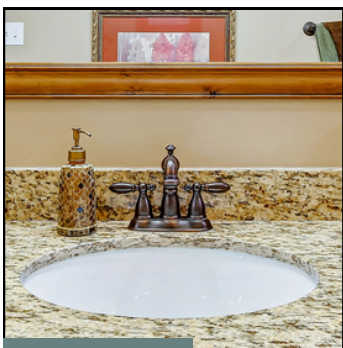

INCLUDED SELECTION

BATHROOM SINKS

Oval Undermount Sink