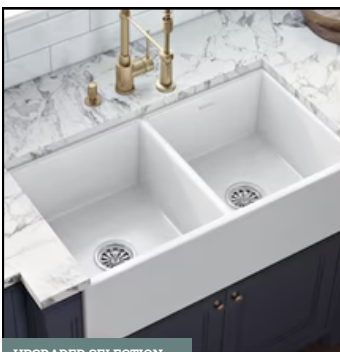

UPGRADED SELECTION

DOOR HARDWARE

Bowery with Collins Trim | Aged Bronze Finish

ADDITIONAL SELECTIONS

UPGRADED SELECTION

KITCHEN SINK

Double Basin White Farmhouse Sink

UPGRADED SELECTION