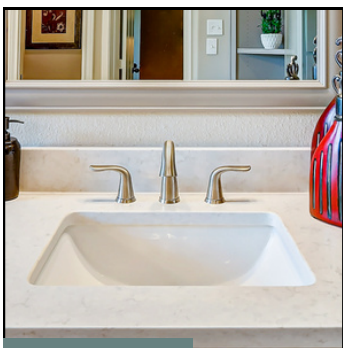

UPGRADED SELECTION

SHOWER FLOOR TILE

2" x 4" Herringbone Ceramic Tile in AR41 Artifact Beige | Recommended Grout Color: Ivory

INCLUDED SELECTION

BATHROOM SINKS

Rectangle Undermount Sink

UPGRADED SELECTION

BATHROOM PLUMBING