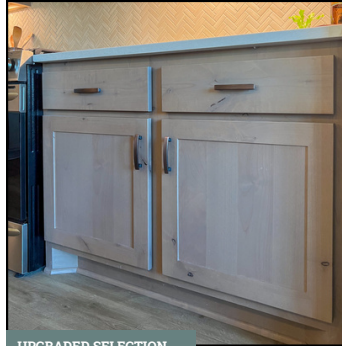

UPGRADED SELECTION

CABINETS

Door Style: Groveland
Color: Reclaimed Drift