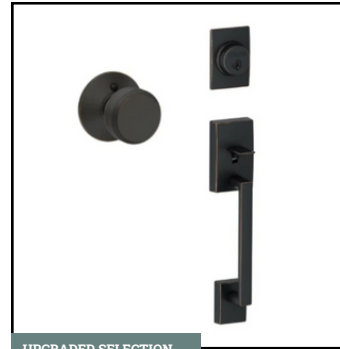

UPGRADED SELECTIONS

CABINET HARDWARE

Brushed Oil Rubbed Bronze
Pull Style 177-96DBAC

UPGRADED SELECTION

COUNTERTOPS

Granite with Beveled Edge
Color Name: Cotton White

UPGRADED SELECTION

KITCHEN BACKSPLASH

Woodhurst Collection | Venetian Bronze

INCLUDED SELECTION

INTERIOR DOOR STYLE

5 Panel Smooth

UPGRADED SELECTION

LIGHTING

Breckenridge & Swansea Collections | Matte Black

CRAFTSMAN B

UPGRADED SELECTION

DOOR HARDWARE

Bowery with Collins Trim | Aged Bronze Finish

ADDITIONAL SELECTIONS

UPGRADED SELECTION

KITCHEN SINK

Double Basin White Farmhouse Sink

UPGRADED SELECTION