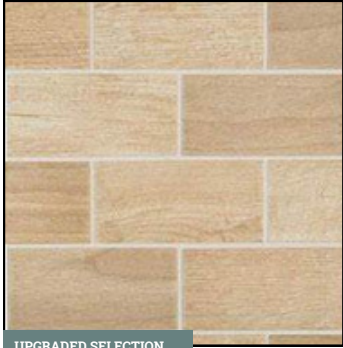

COASTAL B

Our Coastal B mood board uses some upgraded finish levels.

Coastal design is characterized by lighter tones that reflect the colors of the ocean and the sand. Emphasizing hues of blue, green, beige, and white, the design style evokes a feeling of tranquility, calmness, and a relaxing retreat. This design style achieves a balance between sophistication and laid-back comfort, making it a timeless choice for those who love to embrace the natural beauty of coastal living.

WHOLE HOUSE SELECTIONS

UPGRADED SELECTION

FLOORING

7" x 20" Ceramic Tile in EM01 Beige | Recommended Grout Color: Bone