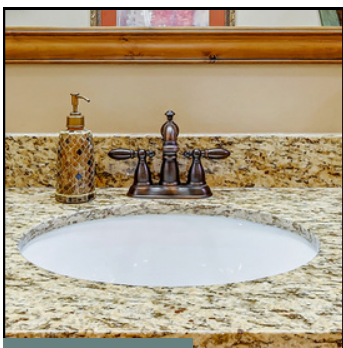

INCLUDED SELECTION

BATHROOM SINKS

Oval Undermount Sink