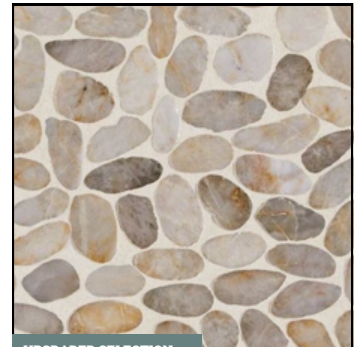

UPGRADED SELECTION

SHOWER FLOOR TILE

Pebble Mosaic Ceramic Tile in DA06 Creamy Sand | Recommended Grout Color: Bone