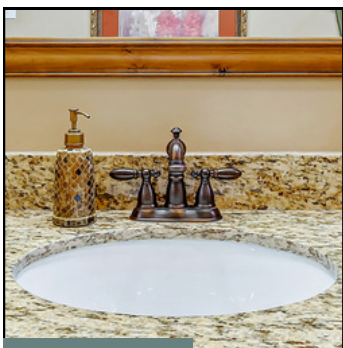

### SHOWER WALL TILE

12" x 12" Ceramic Tile in CS20 Buff |  
Recommended Grout Color: Bone

INCLUDED SELECTION

### SHOWER FLOOR TILE

1.5" Hexagon Ceramic Tile in 0761(2) Matte  
Urban Putty | Recommended Grout Color: Bone

INCLUDED SELECTION