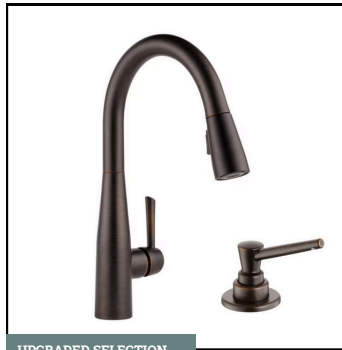

### CABINET HARDWARE

Brushed Oil Rubbed Bronze Knobs Style 944DBAC | Pull Style 944-96DBAC

UPGRADED SELECTION

### COUNTERTOPS

Granite with Demi Bullnose Edge Color Name: Kempton Park

UPGRADED SELECTION

### KITCHEN BACKSPLASH

3" x 12" Ceramic Tile in MM30 Spirit | Recommended Grout Color: Cobblestone

UPGRADED SELECTION