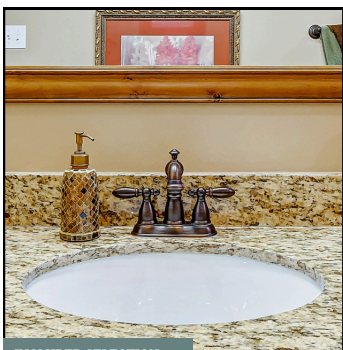

### SHOWER WALL TILE

12" x 24" Ceramic Tile in AR07 Feature Beige | Recommended Grout Color: Ivory

UPGRADED SELECTION

### SHOWER FLOOR TILE

1" x 3" Mosaic Ceramic Tile in AR07 Feature Beige | Recommended Grout Color: Ivory

INCLUDED SELECTION