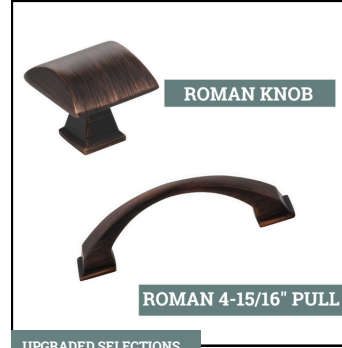

### FLOORING

12" x 24" Ceramic Tile in AR07 Feature Beige | Recommended Grout Color: Ivory

UPGRADED SELECTION

### CABINETS

Door Style: American Color: Stormcloud Stain

UPGRADED SELECTIONS