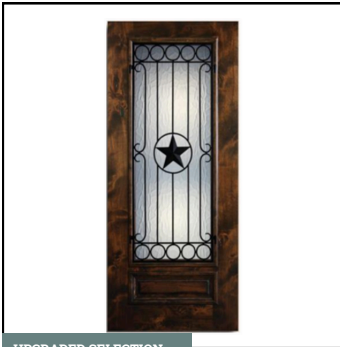

UPGRADED SELECTION

FRONT DOOR STYLE

Iron Grille 3/4 Lite Avignon Knotty Alder | Clear Glass