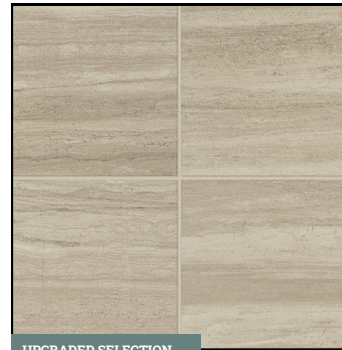

UPGRADED SELECTION

SHOWER WALL TILE

12" x 24" Ceramic Tile in AR07 Feature Beige | Recommended Grout Color: Ivory