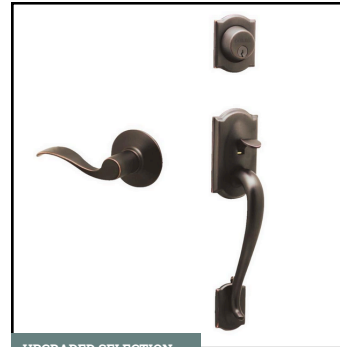

UPGRADED SELECTION

DOOR HARDWARE

Accent | Venetian Bronze