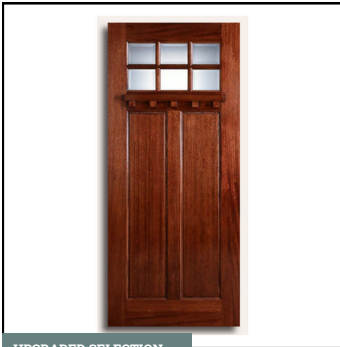

UPGRADED SELECTION

FRONT DOOR STYLE

Mahogany Craftsman | Clear Glass