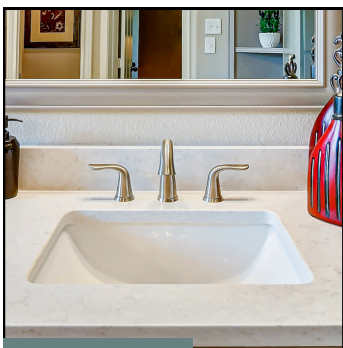

INCLUDED SELECTION

BATHROOM SINKS

Rectangle Undermount Sink