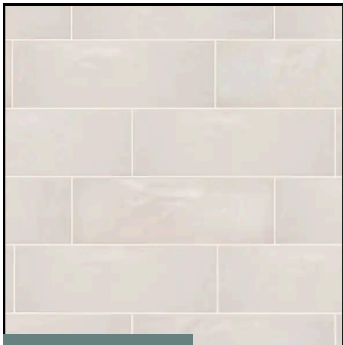

### COUNTERTOPS

Granite with Beveled Edge  
Color Name: Cotton White

UPGRADED SELECTION