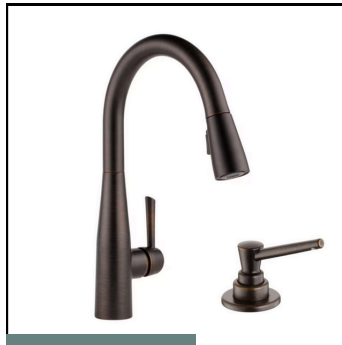

### COUNTERTOPS

Granite with Beveled Edge  
Color Name: Cotton White

UPGRADED SELECTION

### KITCHEN BACKSPLASH

4" x 12" Ceramic Tile in MY91 Olympus | Recommended Grout Color: Ivory

UPGRADED SELECTION