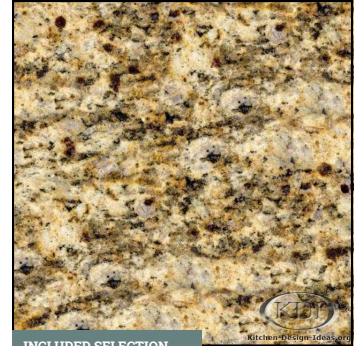

WHOLE HOUSE SELECTIONS

INCLUDED SELECTION

FLOORING

Luxury Vinyl Plank
Color: Monterey Oak #1004

INCLUDED SELECTION

CABINETS

Door Style: Village
Color: Whiskey Barrel

INCLUDED SELECTION

CABINET HARDWARE

Brushed Oil Rubbed Bronze
Knobs Style 3910-DBAC

INCLUDED SELECTION

COUNTERTOPS

Granite with Beveled Edge
Color Name: Santa Cecilia

INCLUDED SELECTION

KITCHEN BACKSPLASH

12" x 12" Ceramic Tile in CG05 Everest White
Recommended Grout Color: Ivory