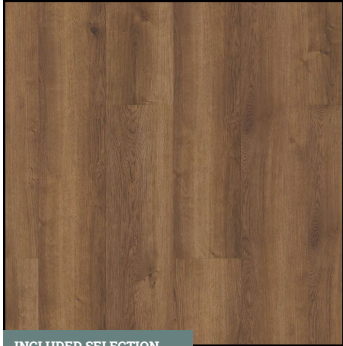

CRAFTSMAN A

Our Craftsman A mood board uses included finish levels.

Craftsman design is defined by unique and distinctive features, including spacious layouts, gabled roofs, open floor plans, and wood finishes throughout. Craftsman style emphasizes natural materials, such as wood and stone, giving the home a warm and inviting character. This design balances functionality with cozy, lived-in aesthetics, resulting in a timeless, classic look.

WHOLE HOUSE SELECTIONS

INCLUDED SELECTION

FLOORING

Luxury Vinyl Plank
Color: Monterey Oak #1004

INCLUDED SELECTION

CABINETS

Door Style: Village
Color: Whiskey Barrel

INCLUDED SELECTION

CABINET HARDWARE

Brushed Oil Rubbed Bronze
Knobs Style 3910-DBAC

INCLUDED SELECTION

COUNTERTOPS

Granite with Beveled Edge
Color Name: Santa Cecilia

INCLUDED SELECTION

KITCHEN BACKSPLASH

12" x 12" Ceramic Tile in CG05 Everest White
Recommended Grout Color: Ivory

Venture Tonal 710 Nature Trail

INCLUDED SELECTION

FRONT DOOR STYLE

Fiberglass | Oakcraft 6 Panel

INCLUDED SELECTION

FRONT DOOR COLOR

SW0040 Roycroft Adobe

INCLUDED SELECTION