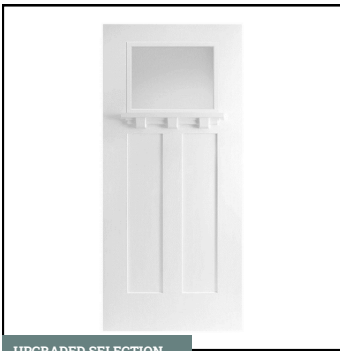

WALLS & CEILING PAINT

SW7651 Front Porch

INCLUDED SELECTION

INTERIOR TRIM PAINT

SW6070 Heron Plume

UPGRADED SELECTION

CARPET

Collier Peak 122 Sugar Cookie

UPGRADED SELECTION

FRONT DOOR STYLE

3080 Heritage Craftsman Lite with
Dentil Shelf | Clear Glass

INCLUDED SELECTION

FRONT DOOR COLOR

SW9139 Debonair

UPGRADED SELECTION

DOOR HARDWARE

Andover | Satin Nickel

ADDITIONAL SELECTIONS

UPGRADED SELECTION

KITCHEN SINK

Double Basin White Farmhouse Sink

UPGRADED SELECTION

INTERIOR TRIM LEVEL

Upgraded 6" Wide Baseboard