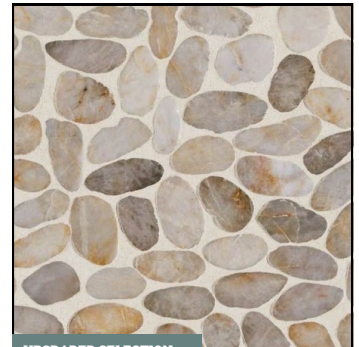

WHOLE HOUSE SELECTIONS

UPGRADED SELECTION

FLOORING

7" x 20" Ceramic Tile in EM01 Beige | Recommended Grout Color: Bone

UPGRADED SELECTION

CABINETS

Door Style: Village
Color: Summer Wheat

UPGRADED SELECTIONS

UPGRADED SELECTION

KITCHEN FAUCET

Cassidy 9197-CZ-PR-DST
Champagne Bronze

UPGRADED SELECTION

SHOWER WALL TILE

12" x 24" Ceramic Tile in FL09 Nociolla | Recommended Grout Color: Driftwood

UPGRADED SELECTION

SHOWER FLOOR TILE