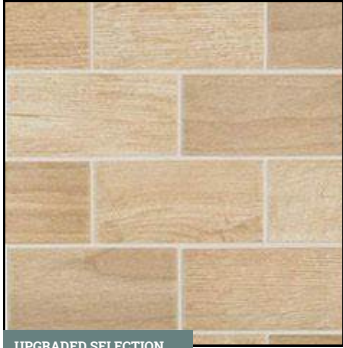

WHOLE HOUSE SELECTIONS

UPGRADED SELECTION

FLOORING

7" x 20" Ceramic Tile in EM01 Beige | Recommended Grout Color: Bone

UPGRADED SELECTION

CABINETS

Door Style: Village
Color: Summer Wheat

UPGRADED SELECTIONS