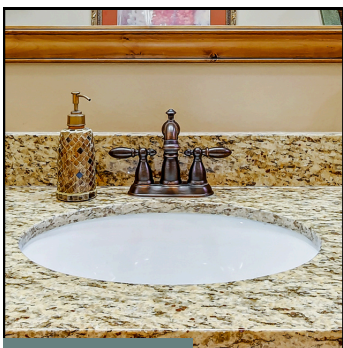

UPGRADED SELECTION

KITCHEN FAUCET

Cassidy 9197-CZ-PR-DST
Champagne Bronze

UPGRADED SELECTION

SHOWER WALL TILE

12" x 24" Ceramic Tile in FL09 Nociolla | Recommended Grout Color: Driftwood

UPGRADED SELECTION

SHOWER FLOOR TILE

Pebble Mosaic Ceramic Tile in DA06 Creamy Sand | Recommended Grout Color: Bone

INCLUDED SELECTION

BATHROOM SINKS

Oval Undermount Sink

UPGRADED SELECTION

BATHROOM PLUMBING

Ashlyn Collection | Stainless

INCLUDED SELECTION

Andover | Satin Nickel

ADDITIONAL SELECTIONS

UPGRADED SELECTION

KITCHEN SINK

Double Basin White Farmhouse Sink

UPGRADED SELECTION

INTERIOR TRIM LEVEL

Upgraded 6" Wide Baseboard