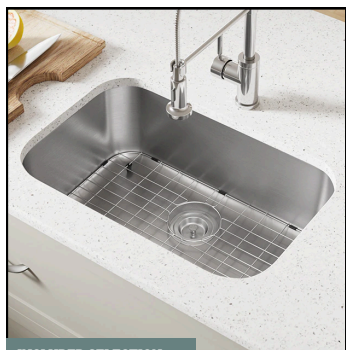

CABINET HARDWARE

Satin Nickel
Knobs Style 3910SN

INCLUDED SELECTION

COUNTERTOPS

Granite with Beveled Edge
Color Name: Ashen White

INCLUDED SELECTION

KITCHEN BACKSPLASH

12" x 12" Ceramic Tile in CS20 Buff |
Recommended Grout Color: Bone

INCLUDED SELECTION

KITCHEN FAUCET

Westville 9110-AR-DST
Arctic Stainless

INCLUDED SELECTION

SHOWER WALL TILE

12" x 12" Ceramic Tile in CS20 Buff |
Recommended Grout Color: Bone

INCLUDED SELECTION

SHOWER FLOOR TILE

Venture Solid 111 Ecu

INCLUDED SELECTION

FRONT DOOR STYLE

Fiberglass | Oakcraft 6 Panel

INCLUDED SELECTION

FRONT DOOR COLOR

SW6220 Interesting Aqua

INCLUDED SELECTION

DOOR HARDWARE

Corona | Aged Bronze

ADDITIONAL SELECTIONS

INCLUDED SELECTION

KITCHEN SINK

Standard Single Basin Undermount

INCLUDED SELECTION

INTERIOR TRIM LEVEL