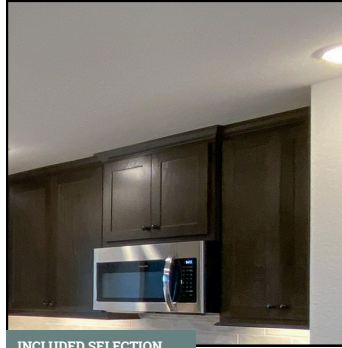

WHOLE HOUSE SELECTIONS

INCLUDED SELECTION

FLOORING

18" x 18" Ceramic Tile in CS20 Buff |
Recommended Grout Color: Bone

INCLUDED SELECTION

CABINETS

Door Style: Groveland
Color: Grey Wolf

INCLUDED SELECTION

CABINET HARDWARE

Satin Nickel
Knobs Style 3910SN

INCLUDED SELECTION

COUNTERTOPS

Granite with Beveled Edge
Color Name: Ashen White

INCLUDED SELECTION

KITCHEN BACKSPLASH

12" x 12" Ceramic Tile in CS20 Buff |
Recommended Grout Color: Bone

INCLUDED SELECTION

KITCHEN FAUCET

Westville 9110-AR-DST
Arctic Stainless

INCLUDED SELECTION

SHOWER WALL TILE

12" x 12" Ceramic Tile in CS20 Buff |
Recommended Grout Color: Bone

INCLUDED SELECTION

SHOWER FLOOR TILE