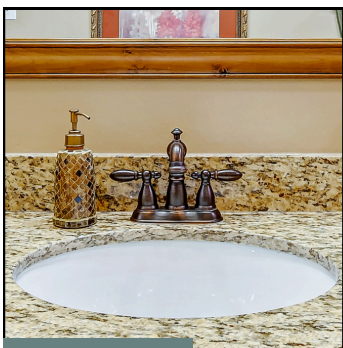

CABINET HARDWARE

Satin Nickel
Knobs Style 3910SN

INCLUDED SELECTION

COUNTERTOPS

Granite with Beveled Edge
Color Name: Ashen White

INCLUDED SELECTION

KITCHEN BACKSPLASH

12" x 12" Ceramic Tile in CS20 Buff |
Recommended Grout Color: Bone

INCLUDED SELECTION

KITCHEN FAUCET

Westville 9110-AR-DST
Arctic Stainless

INCLUDED SELECTION

SHOWER WALL TILE

12" x 12" Ceramic Tile in CS20 Buff |
Recommended Grout Color: Bone

INCLUDED SELECTION

SHOWER FLOOR TILE

1.5" Hexagon Ceramic Tile in 0761(2) Matte
Urban Putty | Recommended Grout Color: Bone

INCLUDED SELECTION

BATHROOM SINKS

Oval Undermount Sink

INCLUDED SELECTION

BATHROOM PLUMBING

Woodhurst Collection | Chrome