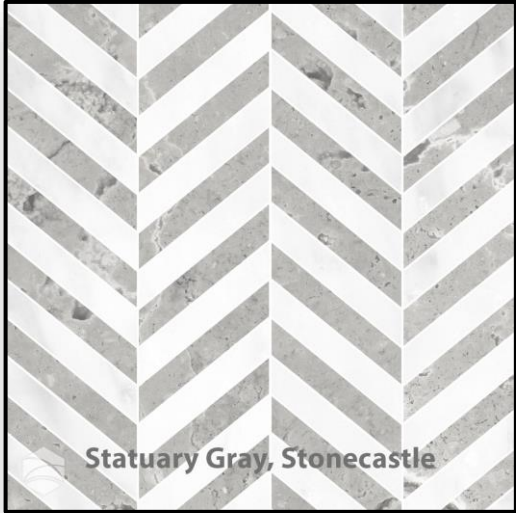

\*Product Availability is  
Subject to Change

**TUB/SHOWER OPTIONAL  
12" VERTICAL ACCENT PANELS (Cont.)**

*Optional Upgrade With Any Cultured Marble Surround*

\*Product Availability is  
Subject to Change