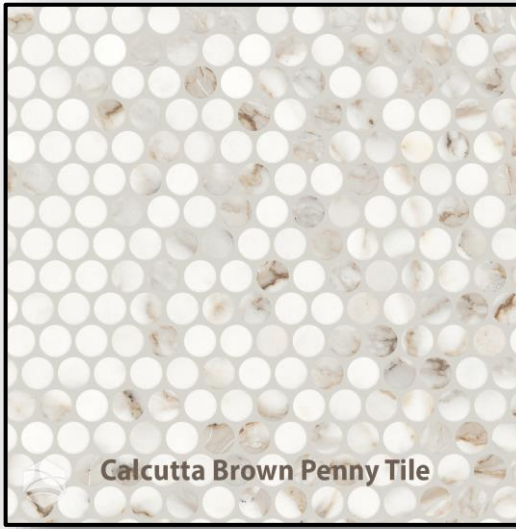

# Shower Accent Strip and Trim Finishes

\*Product Availability is Subject to Change

**Cultured Marble Trim Options:**  
Black  
White  
Brushed Nickel  
Chrome  
Oil Rubbed Bronze