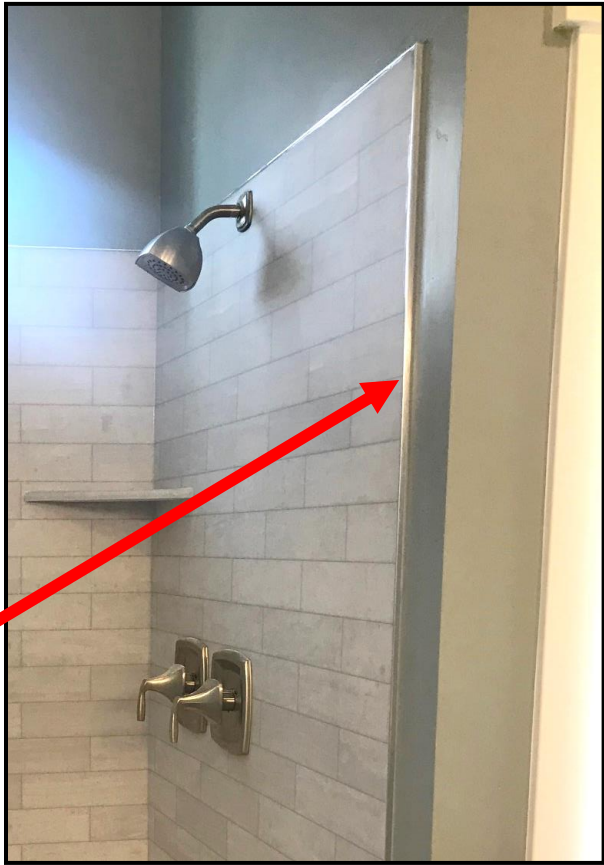

Shower Accent Strip and Trim Finishes

*Product Availability is Subject to Change

Cultured Marble Trim Options:
Black
White
Brushed Nickel
Chrome
Oil Rubbed Bronze