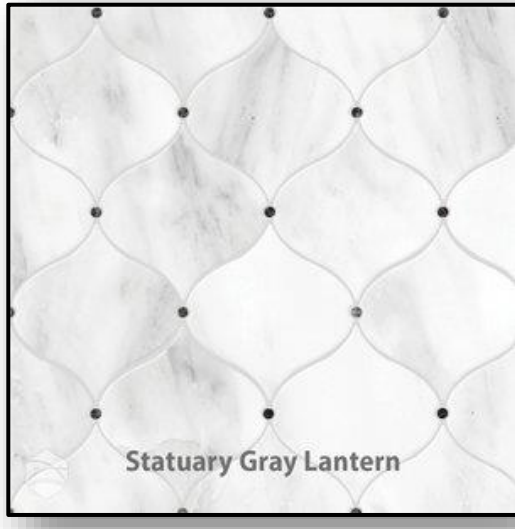

\*Product Availability is  
Subject to Change

**TUB/SHOWER OPTIONAL  
12" VERTICAL ACCENT PANELS (Cont.)**

*Optional Upgrade With Any Cultured Marble Surround*

\*Product Availability is  
Subject to Change