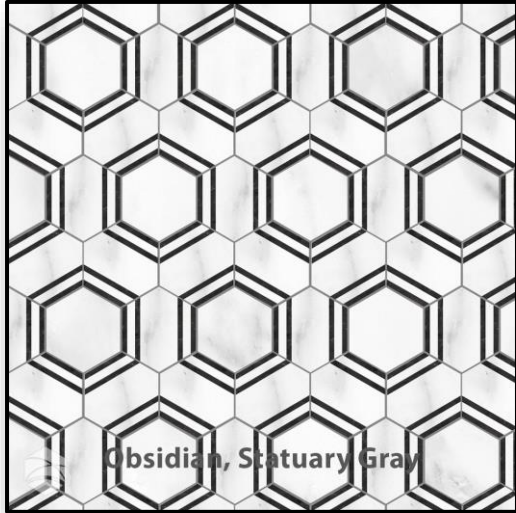

TUB/SHOWER OPTIONAL
12" VERTICAL ACCENT PANELS

Optional Upgrade With Any Cultured Marble Surround

*Product Availability is
Subject to Change