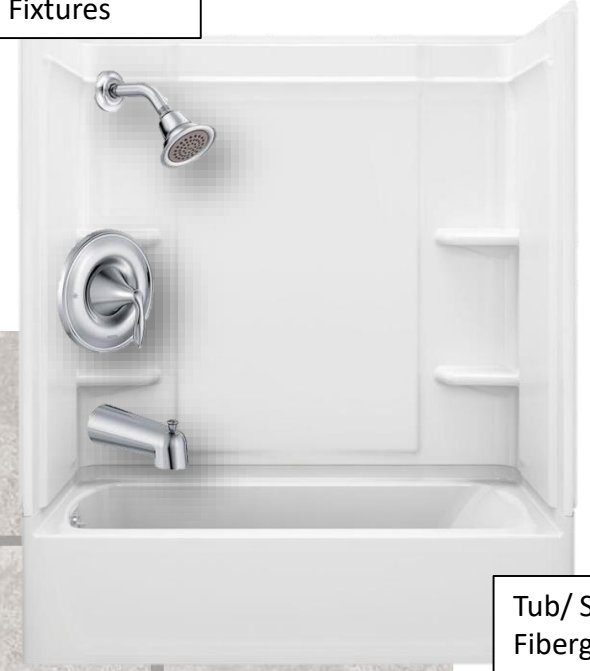

SW 3134 Weathered Teak
Interior Semi-Transparent Stain

Open Railing Stain Color – Balusters are White

Interior Doors/Knob

Main Floor Laminate

Whole House Carpet

SCHEME #4 – POWDER BATH

Vanity Lighting

Top Mount Vanity Sink

Sink Faucets

Vanity Cabinet

Vanity Laminate Countertop

Cabinet Hardware

Laminate Flooring

SCHEME #4 – MASTER BATH

Vanity Lighting

Sink Faucets

Top Mount Vanity Sink

Shower Plumbing Fixtures

Shower Cultured Marble Danville Surround

Vanity Cabinet

Vanity Laminate Countertop

Cabinet Hardware

Tile Flooring

SCHEME #4 – SECONDARY BATHS

Vanity Lighting

Sink Faucets

Top Mount Vanity Sink

Shower Plumbing Fixtures

Tub/ Shower Fiberglass Surround

Vanity Cabinet

Vanity Laminate Countertop

Cabinet Hardware