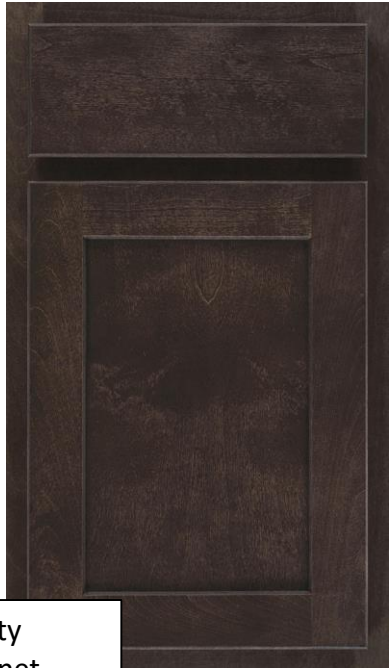

Vanity Cabinet