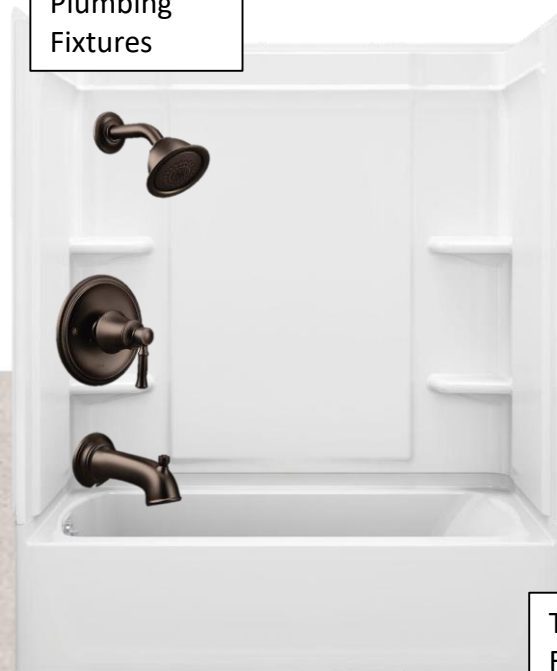

Cabinet Hardware

Laminate Flooring

SCHEME #4 – MASTER BATH

Sink Faucets

Top Mount  
Vanity Sink

Shower  
Plumbing  
Fixtures

Shower Cultured  
Marble Surround

Vanity  
Cabinet

Vanity Laminate  
Countertop

Cabinet  
Hardware

Tile Flooring

SCHEME #4 – BATH 2

Sink Faucets

Top Mount  
Vanity Sink

Shower  
Plumbing  
Fixtures

Tub/ Shower  
Fiberglass  
Surround