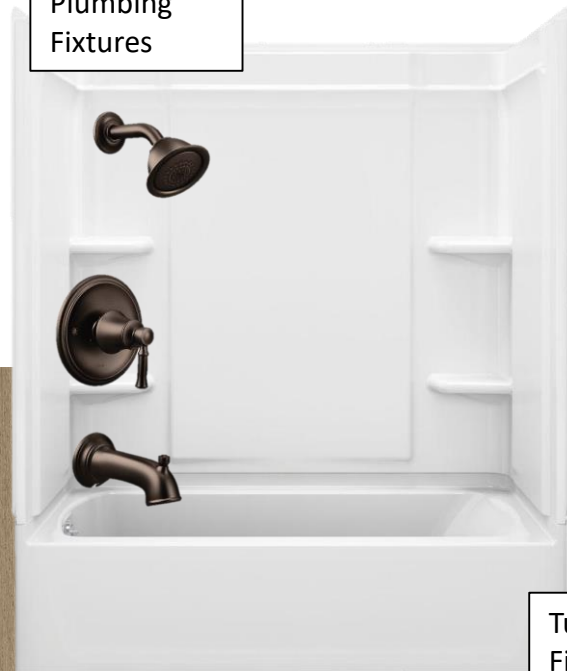

Cabinet Hardware

Laminate Flooring

SCHEME #4 – MASTER BATH

Sink Faucets

Top Mount  
Vanity Sink

Shower  
Plumbing  
Fixtures

Shower Cultured  
Marble Surround

Vanity  
Cabinet

Vanity Laminate  
Countertop

Cabinet  
Hardware

Tile Flooring

SCHEME #4 – BATH 2

Sink Faucets

Top Mount  
Vanity Sink

Shower  
Plumbing  
Fixtures

Tub/ Shower  
Fiberglass  
Surround

Vanity  
Cabinet

Vanity Laminate  
Countertop

Cabinet  
Hardware

Tile Flooring

**SCHEME #4 – BASEMENT BATH**

Sink Faucets

Top Mount  
Vanity Sink

Shower  
Plumbing  
Fixtures