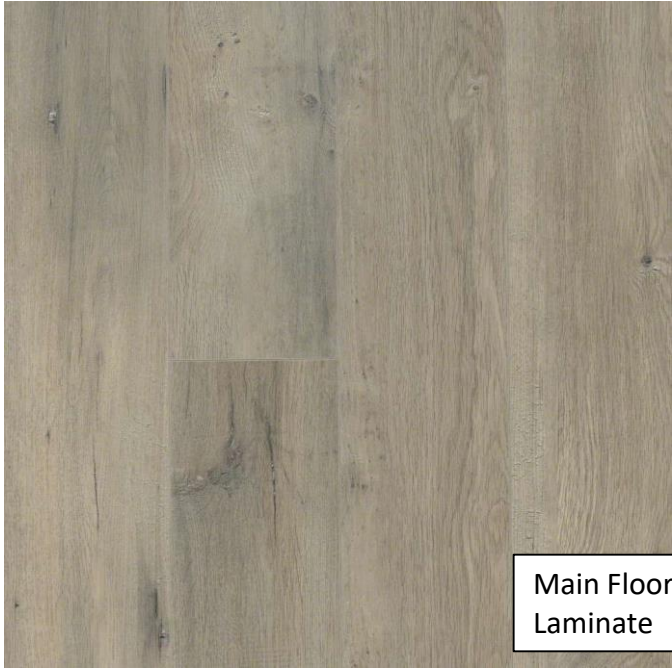

Main Floor Laminate

SCHEME #3 - INTERIORS

Flush
Mount
Fixtures

SW 7008
Alabaster
Interior / Exterior
Locator Number: 255-C2

Interior
Wall/Trim
Paint

Main Floor
Laminate

Represents Half Wall
Style, Not Specific Layout or Color