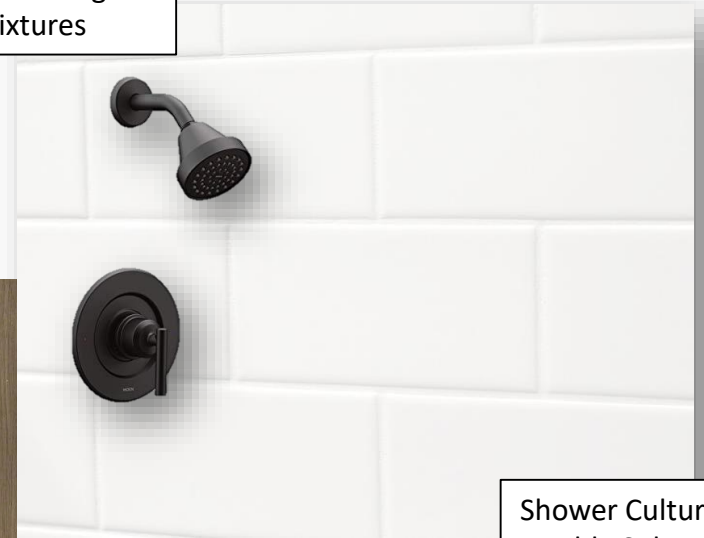

Interior
Doors/Knob

Whole House
Carpet

SCHEME #2 – POWDER BATH

Vanity Lighting

Sink Faucets

Pedestal Sink

SW 7008
Alabaster
Interior / Exterior
Locator Number: 255-C2

Waterproof Flooring

SCHEME #2 – MASTER BATH

Vanity Lighting

Sink Faucets

Topmount Vanity Sink

Shower Plumbing Fixtures

Shower Cultured Marble Subway Surround

Vanity Cabinet

Vanity Laminate Countertops