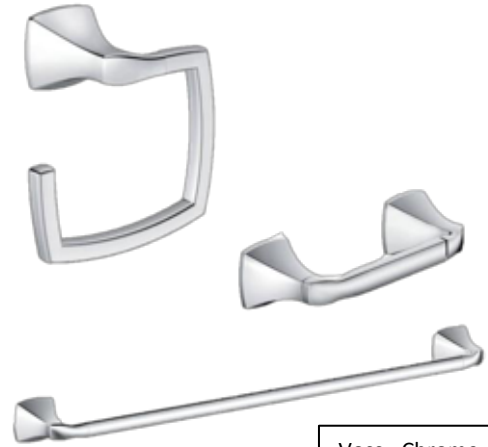

# BATHROOM HARDWARE

\*Product Availability is Subject to Change

Level 4

Dartmoor - Bronze

Glyde - Brushed Nickel

Eva - Brushed Nickel

Genta - Brushed Nickel

Genta - Matte Black