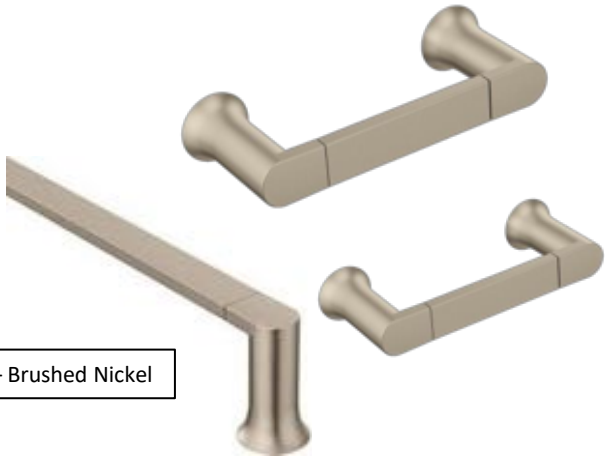

# BATHROOM HARDWARE

\*Product Availability is Subject to Change

Level 4

Dartmoor - Bronze

Glyde - Brushed Nickel

Eva - Brushed Nickel

Genta - Brushed Nickel

Genta - Matte Black