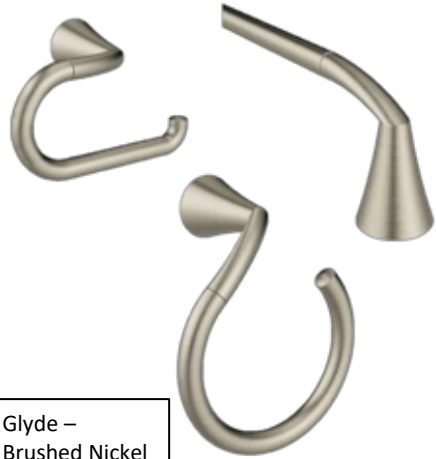

# BATHROOM HARDWARE

\*Product Availability is Subject to Change

Level 1

Aspen - Chrome

Level 2

Dartmoor - Chrome

Glyde - Chrome

Level 3

Dartmoor - Brushed Nickel

Eva - Chrome

Genta - Chrome

# BATHROOM HARDWARE

\*Product Availability is Subject to Change

Level 4

Dartmoor - Bronze

Glyde - Brushed Nickel

Eva - Brushed Nickel

Genta - Brushed Nickel

Genta - Matte Black