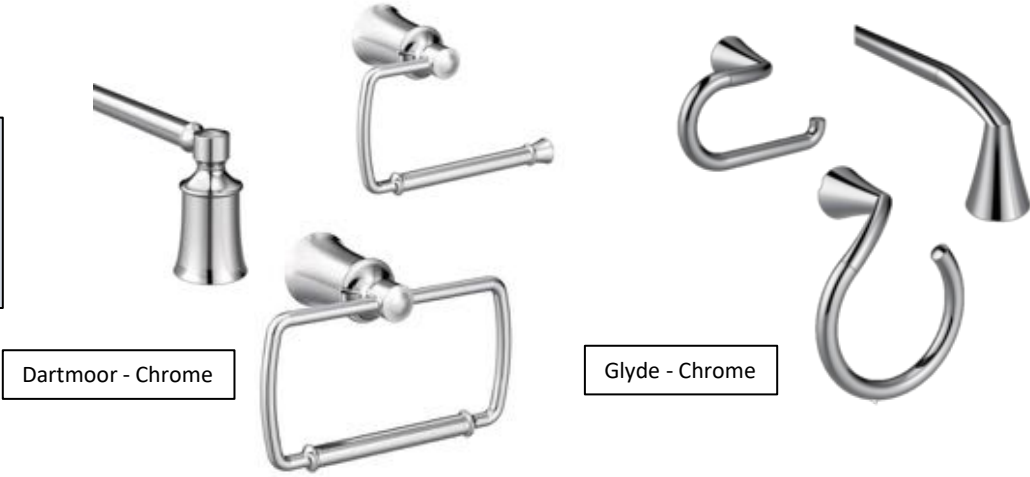

# BATHROOM HARDWARE

\*Product Availability is Subject to Change

Level 1

Aspen - Chrome

Level 2

Dartmoor - Chrome

Glyde - Chrome

Level 3

Dartmoor - Brushed Nickel

Eva - Chrome

Genta - Chrome

# BATHROOM HARDWARE

\*Product Availability is Subject to Change

Level 4

Dartmoor - Bronze

Glyde - Brushed Nickel

Eva - Brushed Nickel

Genta - Brushed Nickel

Genta - Matte Black