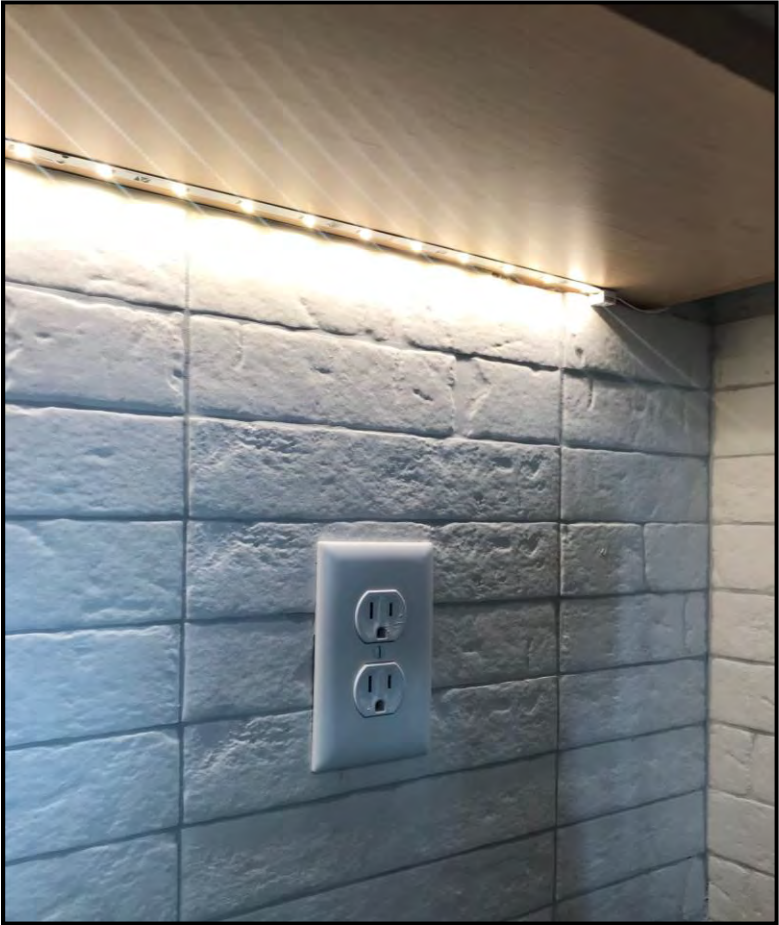

Recessed Can Light

Level 3

LED Recessed Can Light

LED Stairway Lighting

LED Under Cabinet Lighting