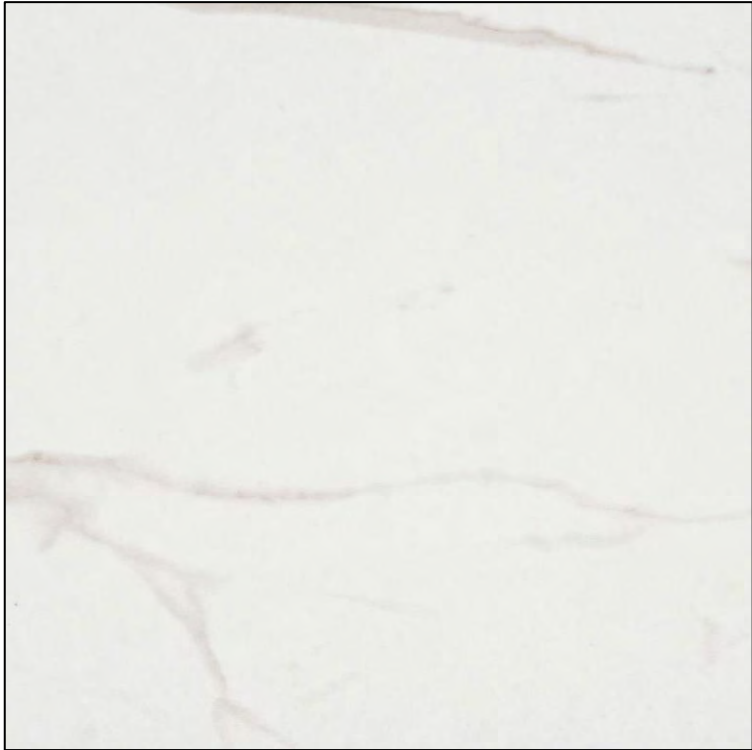

CONTESSA Oro
13"x13" = 3
18" x 18" = 3
Level 4: 12" x 24"
Matte or Polished