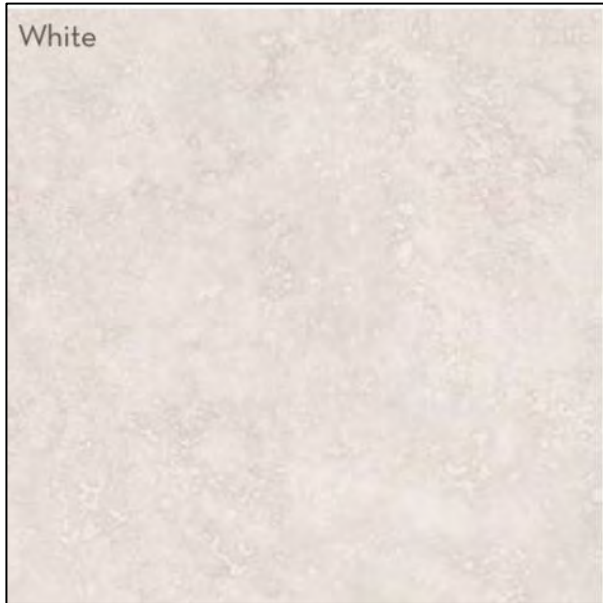

COSTA White
12"x12" = 2
Level 3: 13" x 23"