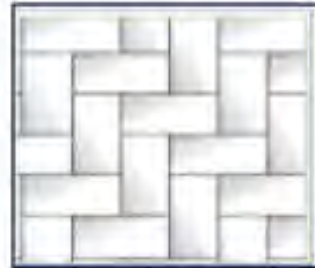

*Product Availability is Subject to Change

Tile Set Pattern Options

CODE White Trapezoid
4"x9"

Straight
Set

Diagonal
Herringbone Set

Tile Set Patterns

SQUARE

*INCLUDED

SQUARE & VERTICAL

*INCLUDED

DIAGONAL

UPGRADE

HERRINGBONE

UPGRADE

HERRINGBONE DIAGONAL

UPGRADE