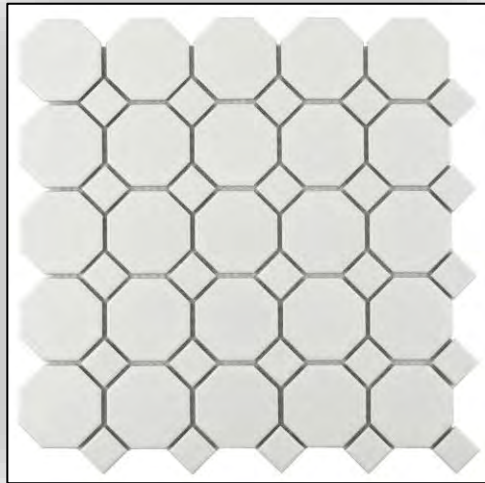

Standard Tile Set Pattern is Straight Set. Brickset + Herringbone Available Upon Request for Additional Cost

*Product Availability is Subject to Change

2" White Hex

2" Black Hex

White Octagon With White Dot