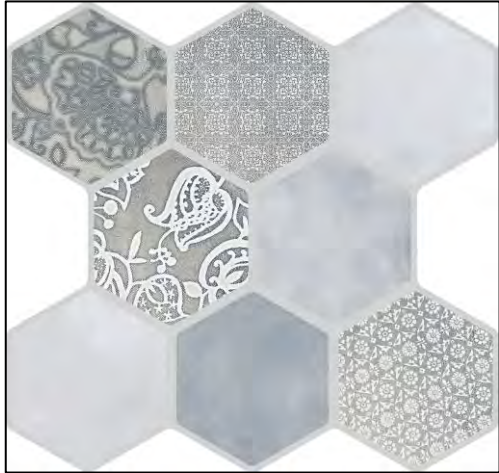

HANGAR Coal
12"x23"

TILE LEVEL 7 (Cont.)

Tile Size May Affect Pricing Level, See Description For Details

*Standard Tile Set
Pattern is Straight Set.
Brickset + Herringbone Available
Upon Request for Additional Cost*

*Product Availability is Subject to Change

VIRTUE White
18"x18" HEX

VIRTUE Beige
18"x18" HEX

VIRTUE Gray
18"x18" HEX

TILE LEVEL 7 (Cont.)

Tile Size May Affect Pricing Level, See Description For Details

Standard Tile Set Pattern is Straight Set. Brickset + Herringbone Available Upon Request for Additional Cost