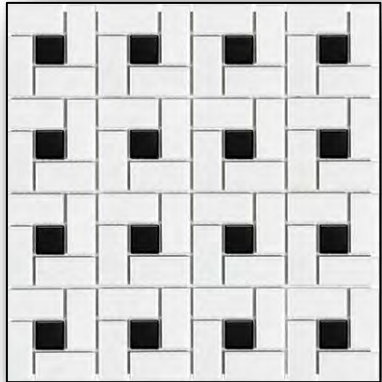

*Product Availability is Subject to Change

Black 1" Hex Mosaic

1"x1" White and Black Hex

White 1" Hex Mosaic

Pinwheel w/ Black Dot

TILE LEVEL 7 (Cont.)

Tile Size May Affect Pricing Level, See Description For Details

Standard Tile Set Pattern is Straight Set. Brickset + Herringbone Available Upon Request for Additional Cost

*Product Availability is Subject to Change

2" White Hex

2" Black Hex

White Octagon With White Dot