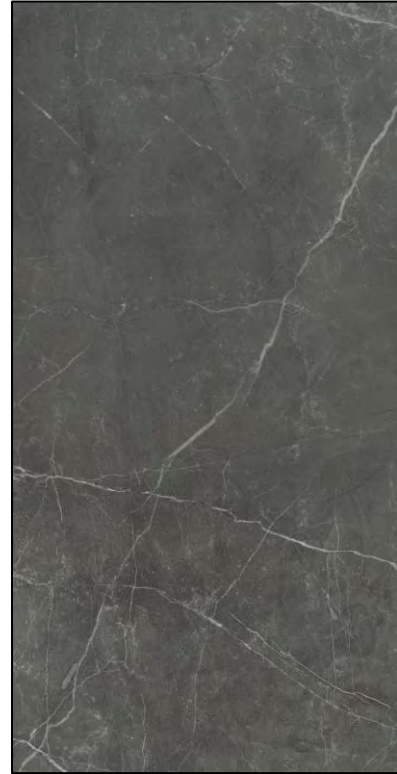

STERLINA Asphalt
12"x24"
Matte or Polished