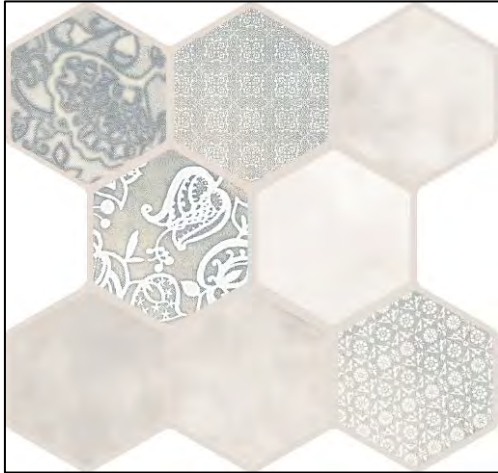

HANGAR Coal
12"x23"

TILE LEVEL 7 (Cont.)

Tile Size May Affect Pricing Level, See Description For Details

*Standard Tile Set
Pattern is Straight Set.
Brickset + Herringbone Available
Upon Request for Additional Cost*

*Product Availability is Subject to Change

VIRTUE White
18"x18" HEX

VIRTUE Beige
18"x18" HEX

VIRTUE Gray
18"x18" HEX

TILE LEVEL 7 (Cont.)

Tile Size May Affect Pricing Level, See Description For Details

Standard Tile Set Pattern is Straight Set. Brickset + Herringbone Available Upon Request for Additional Cost