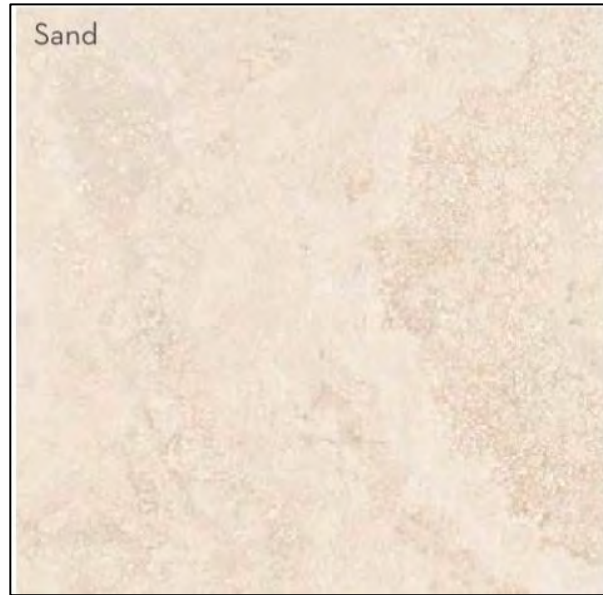

COSTA Sand
12"x12" = 2
Level 3: 13" x 23"