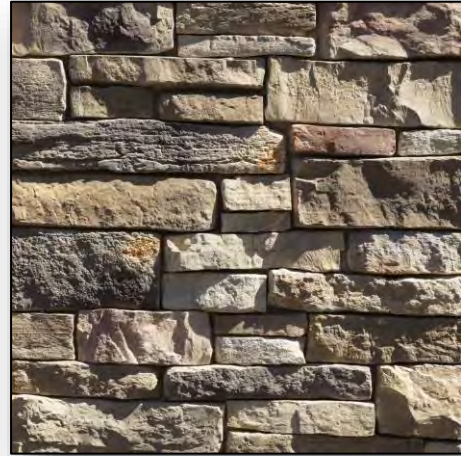

Sagewood Weatherledge