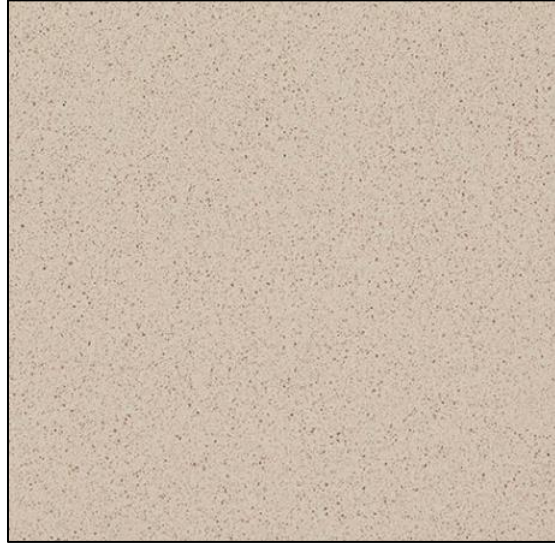

Mesa Dune

Images Taken Directly From Manufacturer Website