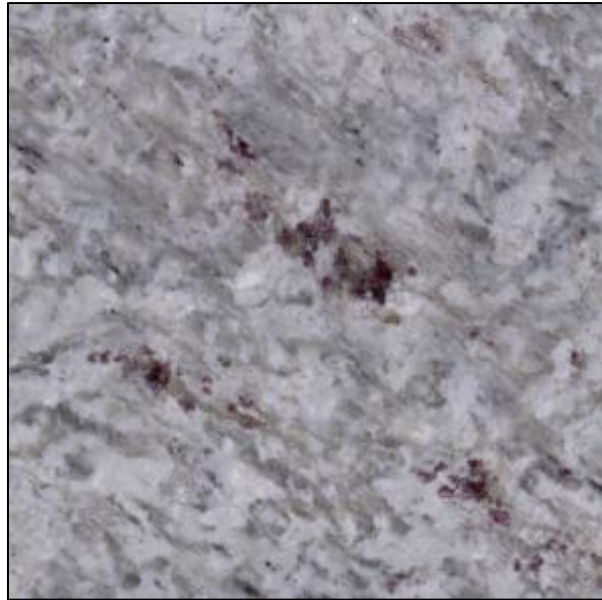

Bengal White

Silver Pearl

Giallo Ornamentale

Tan Brown

Images Taken Directly From Manufacturer Website

Disclaimer: Granite is Natural Stone and Therefore Product Color Variation is Highly Likely in Sample vs. Slab

GRANITE LEVEL 3 (3CM)

*Product Availability is Subject to Change

Ashen White

Azul Platino

Moon White

Images Taken Directly From Manufacturer Website

Disclaimer: Granite is Natural Stone and Therefore Product Color Variation is Highly Likely in Sample vs. Slab