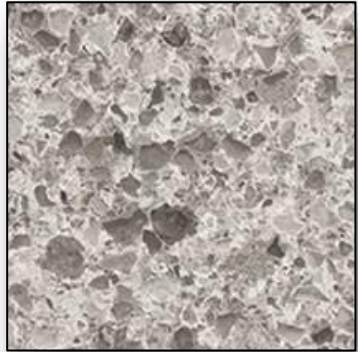

Pearl Soapstone

Crisp Linen

Pressed Linen

Canyon Zephyr

Organic Cotton

Oiled Soapstone

LAMINATE LEVEL 2

*Product Availability is Subject to Change

Bronzite

Black Alicante

Typhoon Ice

Milano Brown

Ink Vesta

Mercury Vesta

Leche Vesta

Calcutta Marble

Luna Night

Luna Winter

Luna Frost

Deepstar Slate

GRANITE LEVEL 1 (2CM)

*Product Availability is Subject to Change

2cm Granite Includes a Square Flat Polished Edge Only

White Sands