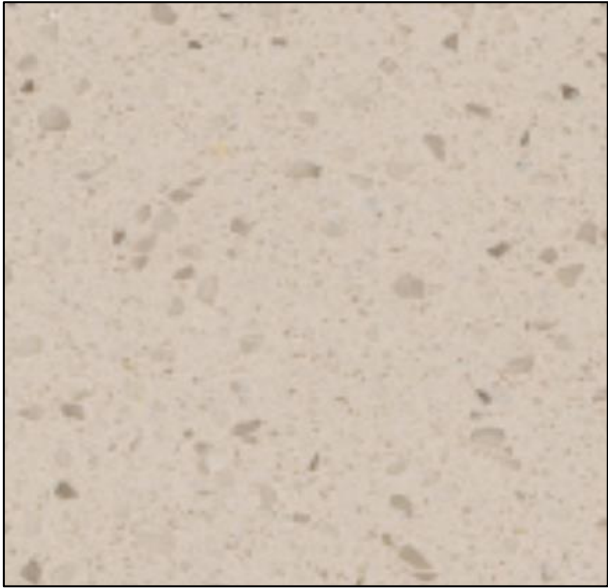

GRANITE LEVEL 5 (3CM)

*Product Availability is Subject to Change

White Ice

Bianco Romano

Fantasy Brown (Satin)

Images Taken Directly From Manufacturer Website

Disclaimer: Granite is Natural Stone and Therefore Product Color Variation is Highly Likely in Sample vs. Slab

QUARTZ LEVEL 1

*Product Availability is Subject to Change

Simply Grey

Simply Beige

Images Taken Directly From Manufacturer Website

QUARTZ LEVEL 2

*Product Availability is Subject to Change

Simply White