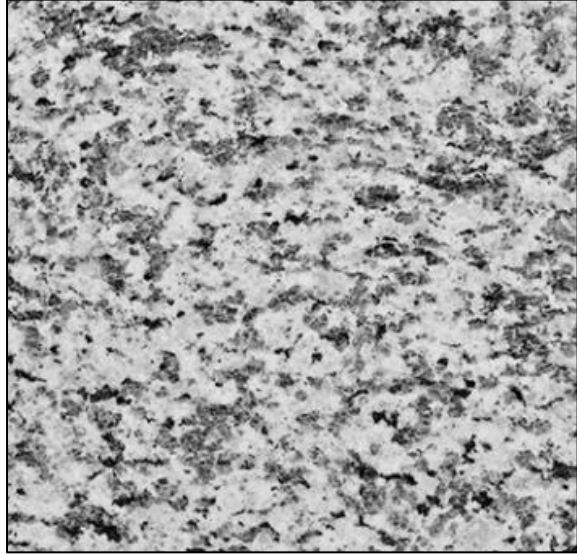

GRANITE LEVEL 2 (3CM)

*Product Availability is Subject to Change

Bengal White