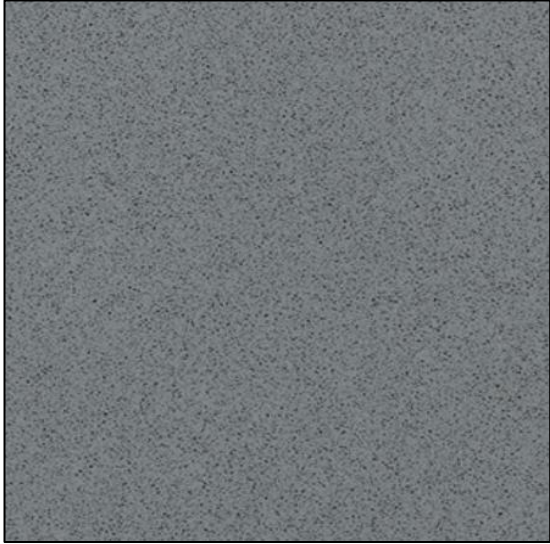

White Ice

Chipped Ice

Mesa Dune

Images Taken Directly From Manufacturer Website

QUARTZ LEVEL 3

*Product Availability is Subject to Change

Brushed Flannel

Concrete Gray