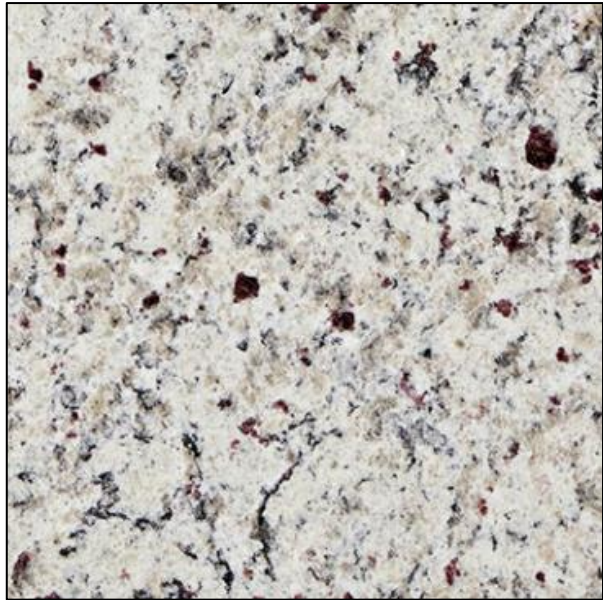

Bengal White

Silver Pearl

Giallo Ornamentale

Tan Brown

Images Taken Directly From Manufacturer Website

Disclaimer: Granite is Natural Stone and Therefore Product Color Variation is Highly Likely in Sample vs. Slab

GRANITE LEVEL 3 (3CM)

*Product Availability is Subject to Change

Ashen White

Azul Platino

Moon White

Images Taken Directly From Manufacturer Website

Disclaimer: Granite is Natural Stone and Therefore Product Color Variation is Highly Likely in Sample vs. Slab