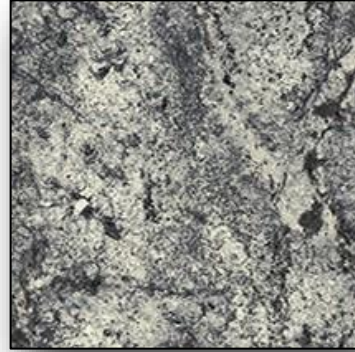

Italian White Di
Pesco

LAMINATE LEVEL 3

*Product Availability is Subject to Change

Autumn Carnival

Spring Carnival

Winter Carnival

Trinidad Lapidus

Cipollino Grigio

Luna Night

Luna Winter

Luna Frost

Deepstar Slate

GRANITE LEVEL 1 (2CM)

*Product Availability is Subject to Change

2cm Granite Includes a Square Flat Polished Edge Only

White Sands