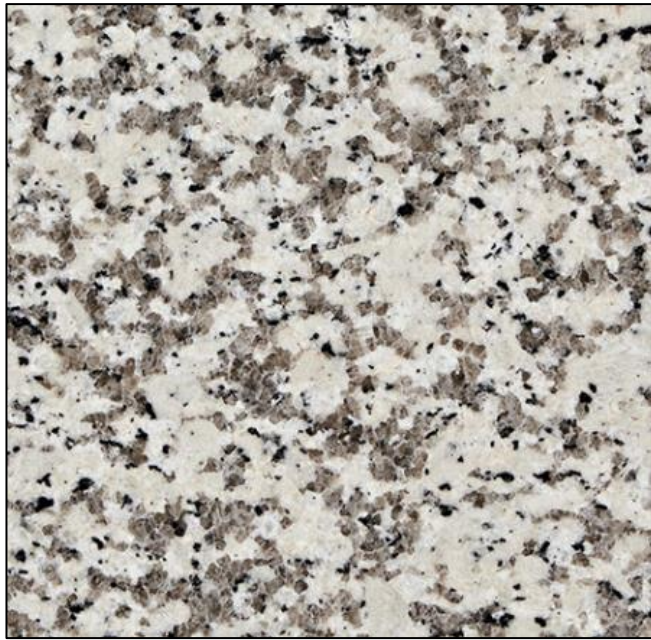

Pearl Soapstone

Crisp Linen

Pressed Linen

Canyon Zephyr

Organic Cotton

Oiled Soapstone

LAMINATE LEVEL 2

*Product Availability is Subject to Change

Luna Night

Luna Winter

Luna Frost

Deepstar Slate

GRANITE LEVEL 1 (2CM)

*Product Availability is Subject to Change

2cm Granite Includes a Square Flat Polished Edge Only

White Sands

New Caledonia

Images Taken Directly From Manufacturer Website

Disclaimer: Granite is Natural Stone and Therefore Product Color Variation is Highly Likely in Sample vs. Slab

GRANITE LEVEL 2 (3CM)

*Product Availability is Subject to Change

Bengal White

Silver Pearl

Giallo Ornamentale

Tan Brown

Images Taken Directly From Manufacturer Website

Disclaimer: Granite is Natural Stone and Therefore Product Color Variation is Highly Likely in Sample vs. Slab