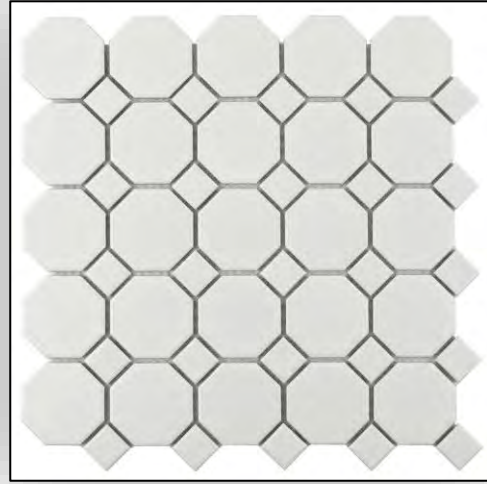

*Standard Tile Set
Pattern is Straight Set.
Brickset + Herringbone Available
Upon Request for Additional Cost*

Black 1" Hex Mosaic

1"x1" White and Black Hex

White 1" Hex Mosaic

Pinwheel w/ Black Dot

WALL TILE LEVEL 2 (Cont.)

*Product Availability is Subject to Change

*Standard Tile Set
Pattern is Straight Set.
Brickset + Herringbone Available
Upon Request for Additional Cost*

2" White Hex

2" Black Hex

White Octagon
With White Dot