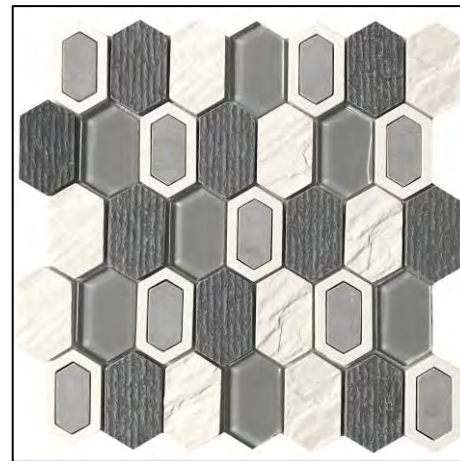

WALL TILE LEVEL 4 (Cont.)

*Product Availability is Subject to Change

*Standard Tile Set
Pattern is Straight Set.
Brickset + Herringbone Available
Upon Request for Additional Cost*