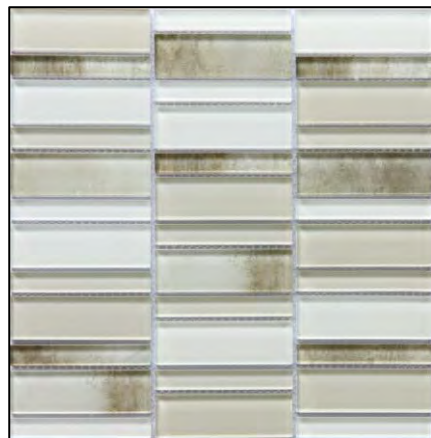

Volare Cieli
Mosaic

Volare Blue
Mosaic

Volare Nebbia
Mosaic

Volare Stella
Mosaic

WALL TILE LEVEL 3 (Cont.)

*Product Availability is Subject to Change

*Standard Tile Set
Pattern is Straight Set.
Brickset + Herringbone Available
Upon Request for Additional Cost*

Motif II Taupe
4"x12"

Motif II Charcoal
4"x12"

Motif II White
4"x12"

Motif II Sky
4"x12"

Motif II Bone
4"x12"

Motif II Mocha
4"x12"

WALL TILE LEVEL 3 (Cont.)

*Product Availability is Subject to Change

*Standard Tile Set
Pattern is Straight Set.
Brickset + Herringbone Available
Upon Request for Additional Cost*

La Vie White
Mesh Mosaic

La Vie Cream
Mesh Mosaic

La Vie Sea
Mesh Mosaic

La Vie Silver
Mesh Mosaic