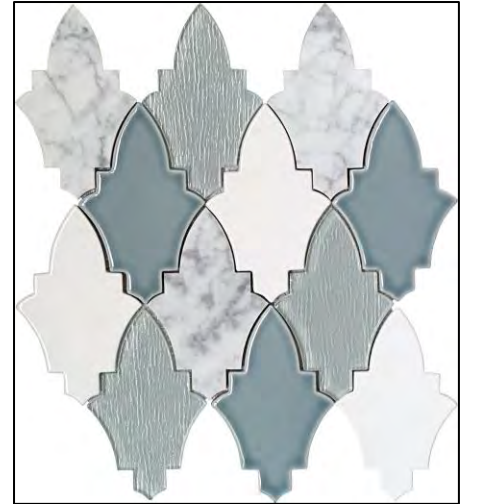

Literati Irving
Mesh Mosaic

Literati Melville
Mesh Mosaic

Literati Poe
Mesh Mosaic

Literati Stowe
Mesh Mosaic

Literati Twain
Mesh Mosaic

WALL TILE LEVEL 4 (Cont.)

*Product Availability is Subject to Change

*Standard Tile Set
Pattern is Straight Set.
Brickset + Herringbone Available
Upon Request for Additional Cost*

Fleur Affodil
Mesh Mosaic

Fleur Orchis
Mesh Mosaic

Fleur Pivione
Mesh Mosaic

Fleur Roza
Mesh Mosaic

Fleur Viole
Mesh Mosaic

WALL TILE LEVEL 4 (Cont.)

*Product Availability is Subject to Change

*Standard Tile Set
Pattern is Straight Set.
Brickset + Herringbone Available
Upon Request for Additional Cost*

Nova White
Mesh Mosaic

Nova Gray
Mesh Mosaic

Nova Fawn
Mesh Mosaic

Nova Blue
Mesh Mosaic

WALL TILE LEVEL 4 (Cont.)

*Product Availability is Subject to Change

*Standard Tile Set
Pattern is Straight Set.
Brickset + Herringbone Available
Upon Request for Additional Cost*