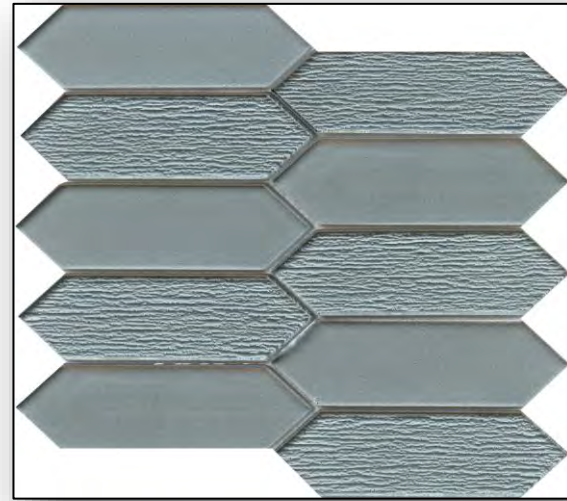

*Standard Tile Set
Pattern is Straight Set.
Brickset + Herringbone Available
Upon Request for Additional Cost*

La Vie White
Mesh Mosaic

La Vie Cream
Mesh Mosaic

La Vie Sea
Mesh Mosaic

La Vie Silver
Mesh Mosaic

La Vie Gray
Mesh Mosaic

WALL TILE LEVEL 4

*Product Availability is Subject to Change

*Standard Tile Set
Pattern is Straight Set.
Brickset + Herringbone Available
Upon Request for Additional Cost*

Picket Silver
Mosaic Glass

Picket White
Mosaic Glass

Picket Blue
Mosaic Glass

Picket Honey
Mosaic Glass

WALL TILE LEVEL 4 (Cont.)

*Product Availability is Subject to Change

*Standard Tile Set
Pattern is Straight Set.
Brickset + Herringbone Available
Upon Request for Additional Cost*