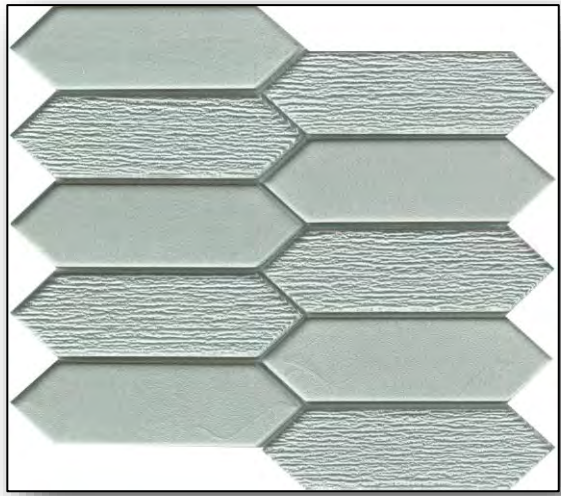

*Standard Tile Set
Pattern is Straight Set.
Brickset + Herringbone Available
Upon Request for Additional Cost*

La Vie White
Mesh Mosaic

La Vie Cream
Mesh Mosaic

La Vie Sea
Mesh Mosaic

La Vie Silver
Mesh Mosaic

La Vie Gray
Mesh Mosaic

WALL TILE LEVEL 4

*Product Availability is Subject to Change

*Standard Tile Set
Pattern is Straight Set.
Brickset + Herringbone Available
Upon Request for Additional Cost*

Picket Silver
Mosaic Glass