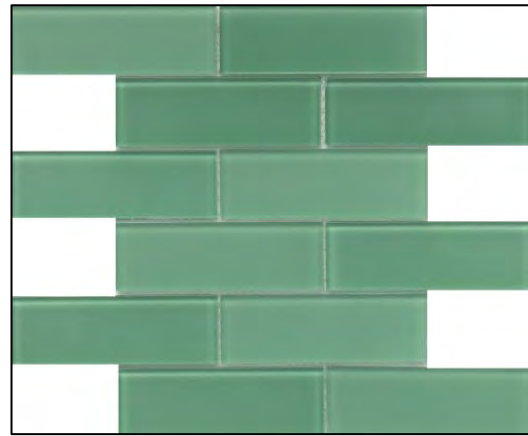

*Standard Tile Set
Pattern is Straight Set.
Brickset + Herringbone Available
Upon Request for Additional Cost*

H20 White
Mosaic Glass

H20 Ivory
Mosaic Glass

H20 Silver
Mosaic Glass

H20 Fawn
Mosaic Glass

H20 Forest
Mosaic Glass