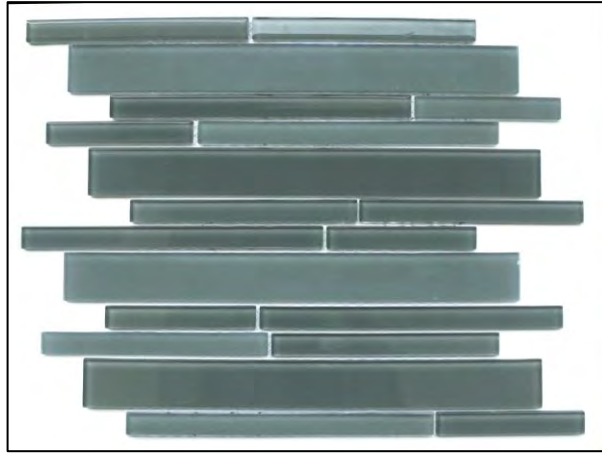

Charisma Linear Wise