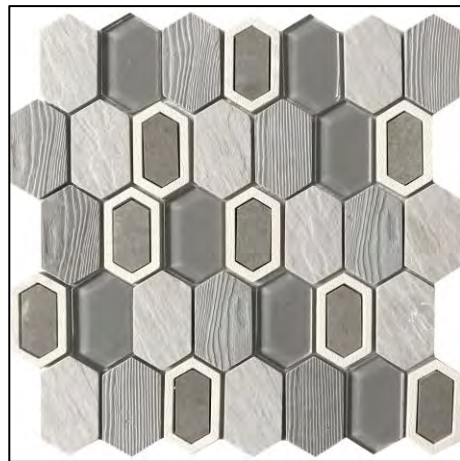

Winterfrost
Chevron
Mesh Mosaic

Intrigue Chevron
Gray and Fawn
Mesh Mosaic

Intrigue Chevron
Mirror
Mesh Mosaic

WALL TILE LEVEL 4 (Cont.)

*Product Availability is Subject to Change

*Standard Tile Set
Pattern is Straight Set.
Brickset + Herringbone Available
Upon Request for Additional Cost*

Intrigue Picket
Fawn
Mesh Mosaic

Intrigue Picket
Marble
Mesh Mosaic

Intrigue Picket
Mirror
Mesh Mosaic

Intrigue Picket
Gray
Mesh Mosaic

WALL TILE LEVEL 4 (Cont.)

*Product Availability is Subject to Change

*Standard Tile Set
Pattern is Straight Set.
Brickset + Herringbone Available
Upon Request for Additional Cost*

Literati Irving
Mesh Mosaic

Literati Melville
Mesh Mosaic

Literati Poe
Mesh Mosaic

Literati Stowe
Mesh Mosaic

Literati Twain
Mesh Mosaic

WALL TILE LEVEL 4 (Cont.)

*Product Availability is Subject to Change

*Standard Tile Set
Pattern is Straight Set.
Brickset + Herringbone Available
Upon Request for Additional Cost*