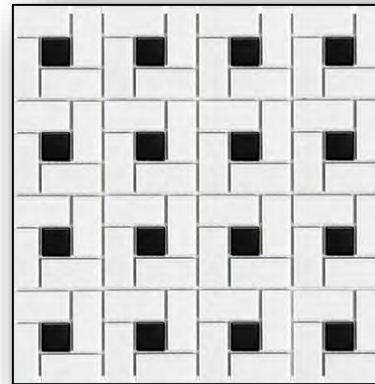

Craft II White
3"x12"

Craft II Bone
3"x12"

Craft II Sage
3"x12"

Craft II Fawn
3"x12"

Craft II Gray
3"x12"

Craft II Taupe
3"x12"

WALL TILE LEVEL 2 (Cont.)

*Product Availability is Subject to Change

*Standard Tile Set
Pattern is Straight Set.
Brickset + Herringbone Available
Upon Request for Additional Cost*

Black 1" Hex Mosaic

1"x1" White and Black Hex

White 1" Hex Mosaic

Pinwheel w/ Black Dot

WALL TILE LEVEL 2 (Cont.)

*Product Availability is Subject to Change

*Standard Tile Set
Pattern is Straight Set.
Brickset + Herringbone Available
Upon Request for Additional Cost*

2" White Hex

2" Black Hex

White Octagon
With White Dot