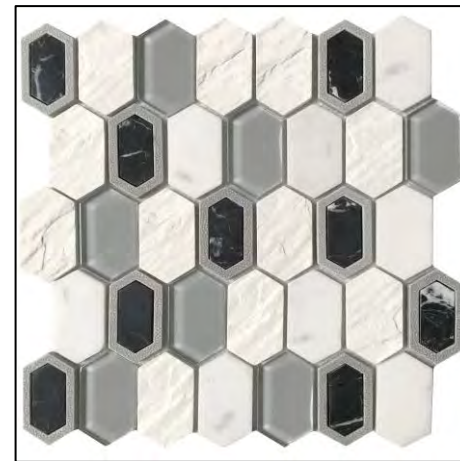

Intrigue Picket
Fawn
Mesh Mosaic

Intrigue Picket
Marble
Mesh Mosaic

Intrigue Picket
Mirror
Mesh Mosaic

Intrigue Picket
Gray
Mesh Mosaic

WALL TILE LEVEL 4 (Cont.)

*Product Availability is Subject to Change

*Standard Tile Set
Pattern is Straight Set.
Brickset + Herringbone Available
Upon Request for Additional Cost*

Literati Irving
Mesh Mosaic

Literati Melville
Mesh Mosaic

Literati Poe
Mesh Mosaic

Literati Stowe
Mesh Mosaic

Literati Twain
Mesh Mosaic

WALL TILE LEVEL 4 (Cont.)

*Product Availability is Subject to Change

*Standard Tile Set
Pattern is Straight Set.
Brickset + Herringbone Available
Upon Request for Additional Cost*