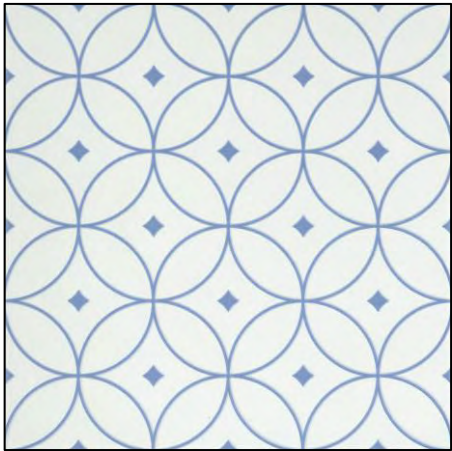

Design Portrait
9"x9"

Design Sketch
9"x9"

WALL TILE LEVEL 2 (Cont.)

*Product Availability is Subject to Change

*Standard Tile Set
Pattern is Straight Set.
Brickset + Herringbone Available
Upon Request for Additional Cost*

Geometry Atom Blue
10"x10"

Geometry Atom Gray
10"x10"

Geometry Cube Blue
10"x10"

Geometry Cube Gray
10"x10"

Geometry Petal Blue
10"x10"

Geometry Petal Gray
10"x10"

WALL TILE LEVEL 3

*Product Availability is Subject to Change