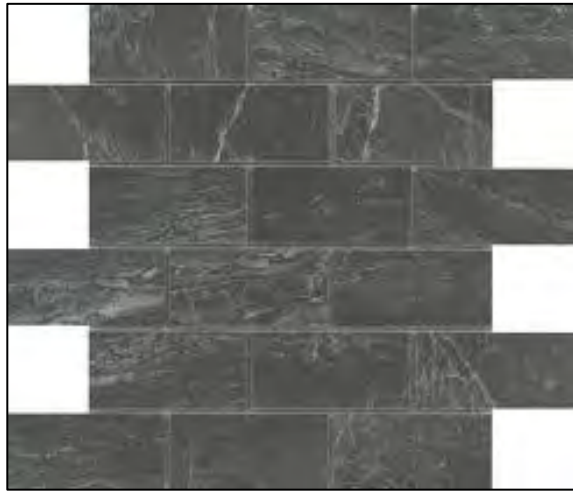

Picket White
Mosaic Glass

Picket Blue
Mosaic Glass

Picket Honey
Mosaic Glass

WALL TILE LEVEL 4 (Cont.)

*Product Availability is Subject to Change

*Standard Tile Set
Pattern is Straight Set.
Brickset + Herringbone Available
Upon Request for Additional Cost*