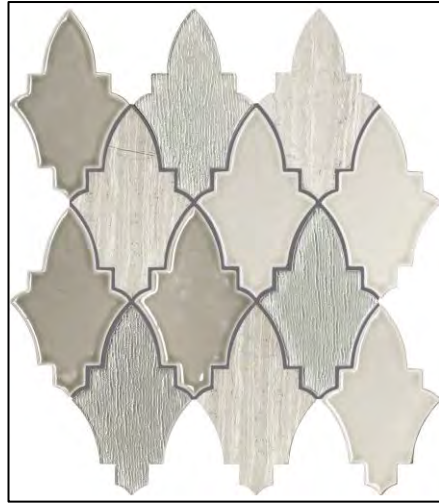

Literati Poe
Mesh Mosaic

Fleur Pivione
Mesh Mosaic