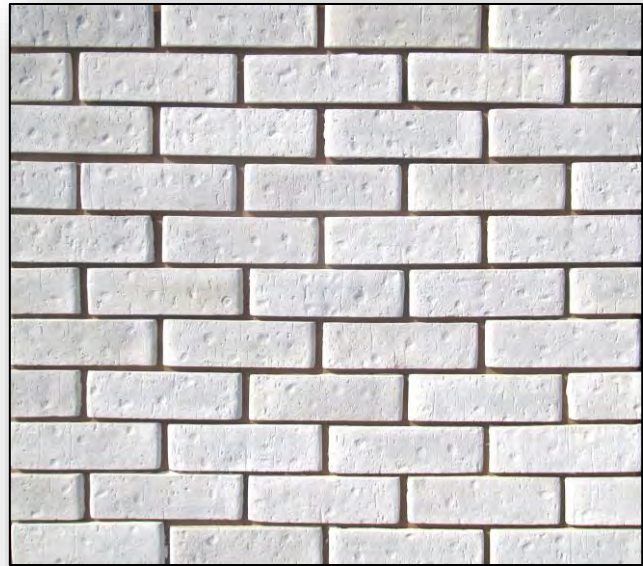

Cinderblock White
3"x10"
Fireplace Only