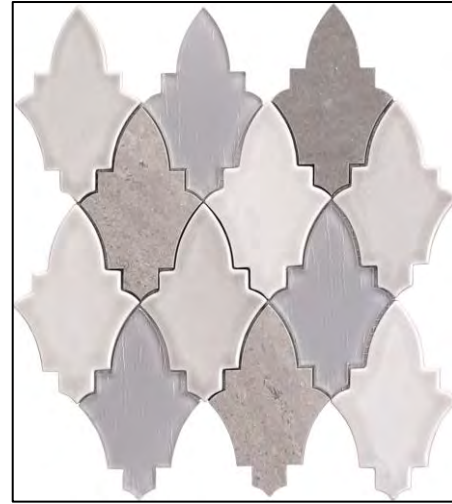

Literati Stowe
Mesh Mosaic

Fleur Roza
Mesh Mosaic