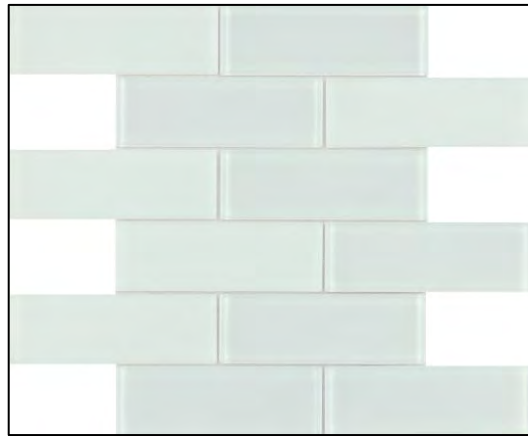

Technique Ivory
1"x3"
Mesh Mosaic

Technique Bianco
1"x3"
Mesh Mosaic

Technique Carbon
1"x3"
Mesh Mosaic

Technique Dove
1"x3"
Mesh Mosaic

WALL TILE LEVEL 4 (Cont.)

*Product Availability is Subject to Change

*Standard Tile Set
Pattern is Straight Set.
Brickset + Herringbone Available
Upon Request for Additional Cost*

H20 White
Mosaic Glass

H20 Ivory
Mosaic Glass

H20 Silver
Mosaic Glass

H20 Fawn
Mosaic Glass

H20 Forest
Mosaic Glass