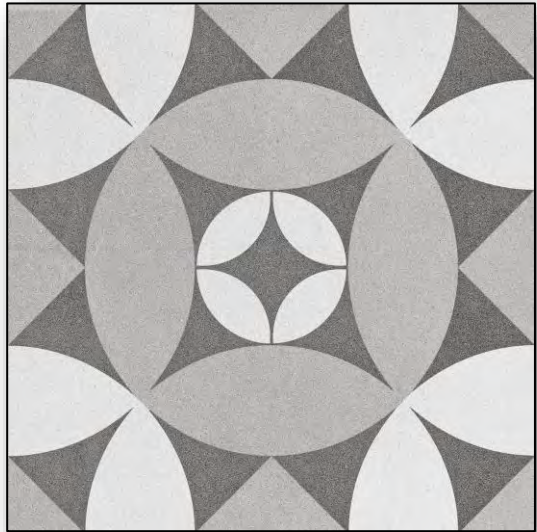

DESIGN Diagram
9"x9"

DESIGN Outline
9"x9"

DESIGN Mural
9"x9"

WALL TILE LEVEL 2 (Cont.)

*Product Availability is Subject to Change

*Standard Tile Set
Pattern is Straight Set.
Brickset + Herringbone Available
Upon Request for Additional Cost*