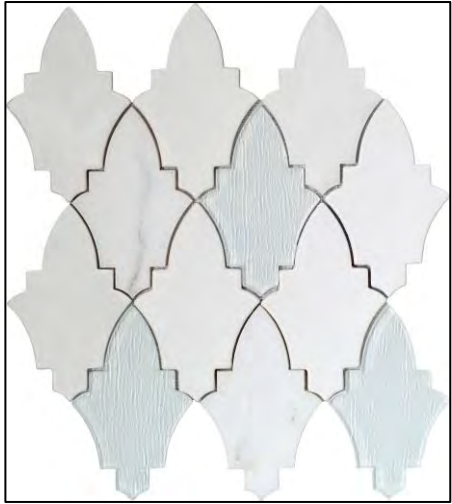

Literati Irving
Mesh Mosaic

Literati Melville
Mesh Mosaic

Literati Poe
Mesh Mosaic

Literati Stowe
Mesh Mosaic

Literati Twain
Mesh Mosaic

WALL TILE LEVEL 4 (Cont.)

*Product Availability is Subject to Change

*Standard Tile Set
Pattern is Straight Set.
Brickset + Herringbone Available
Upon Request for Additional Cost*