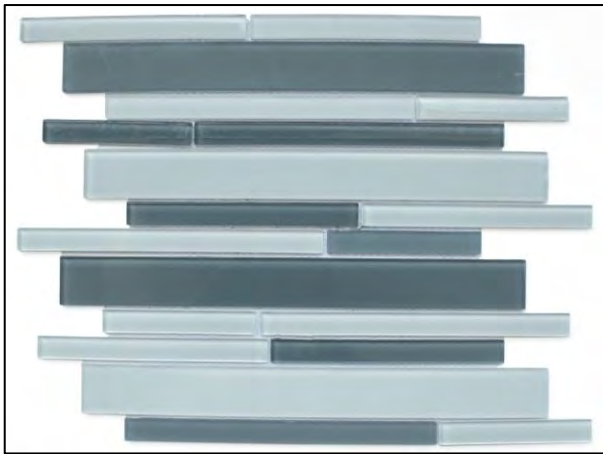

Charisma Linear Spark