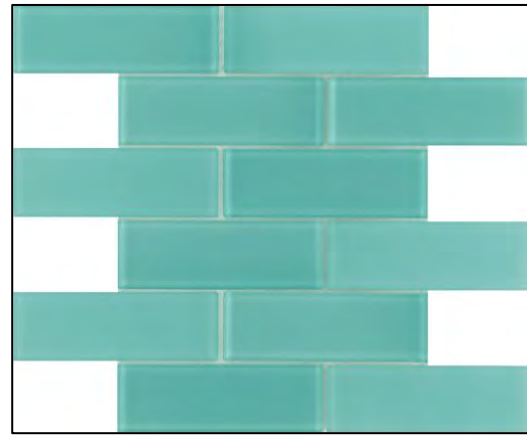

*Standard Tile Set
Pattern is Straight Set.
Brickset + Herringbone Available
Upon Request for Additional Cost*

H20 White
Mosaic Glass

H20 Ivory
Mosaic Glass

H20 Silver
Mosaic Glass

H20 Fawn
Mosaic Glass

H20 Forest
Mosaic Glass