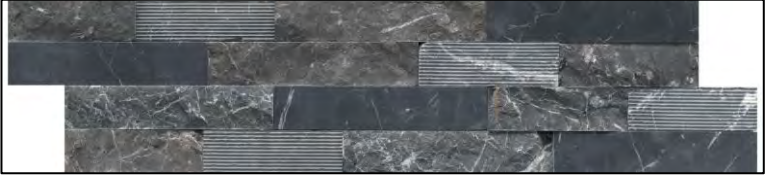

Stacked Cream Gold Quartzite
6"x24"
Fireplace Only

Stacked Black Quartzite
6"x24"
Fireplace Only

WALL TILE LEVEL 4 (Cont.)

*Product Availability is Subject to Change

*Standard Tile Set
Pattern is Straight Set.
Brickset + Herringbone Available
Upon Request for Additional Cost*

Structure 3D Ledger Cream
6"x24"
Fireplace Only

Structure 3D Ledger Gray
6"x24"
Fireplace Only

Structure 3D Ledger Charcoal
6"x24"
Fireplace Only

Backsplash Layout Options

Standard Layout

Tile Extends to Bottom of
Upper Cabinets and Bottom
Of Microwave/Hood