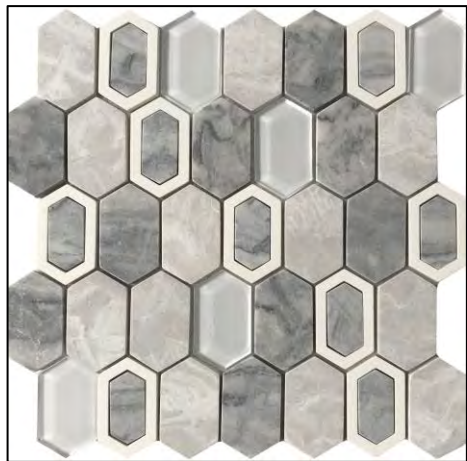

WALL TILE LEVEL 4 (Cont.)

*Product Availability is Subject to Change

*Standard Tile Set
Pattern is Straight Set.
Brickset + Herringbone Available
Upon Request for Additional Cost*