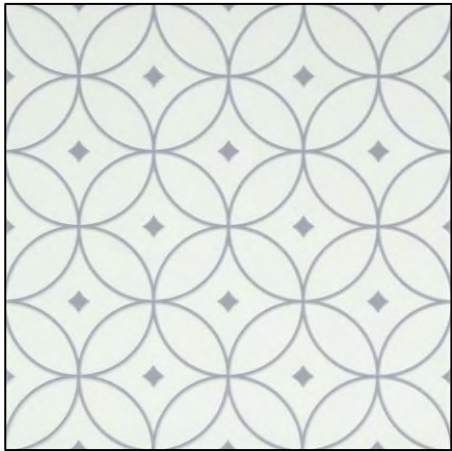

Design Portrait
9"x9"

Design Sketch
9"x9"

WALL TILE LEVEL 2 (Cont.)

*Product Availability is Subject to Change

*Standard Tile Set
Pattern is Straight Set.
Brickset + Herringbone Available
Upon Request for Additional Cost*

Geometry Atom Blue
10"x10"

Geometry Atom Gray
10"x10"

Geometry Cube Blue
10"x10"

Geometry Cube Gray
10"x10"

Geometry Petal Blue
10"x10"

Geometry Petal Gray
10"x10"

WALL TILE LEVEL 3

*Product Availability is Subject to Change