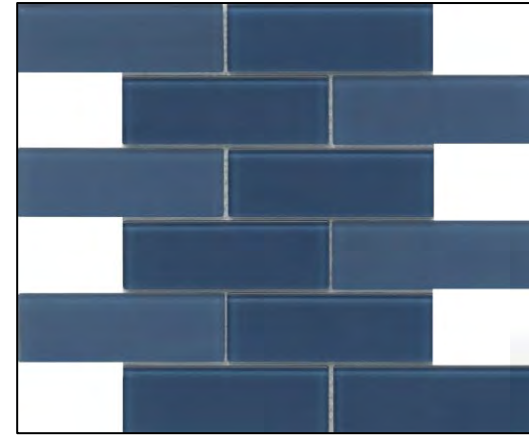

H20 Navy
Mosaic Glass