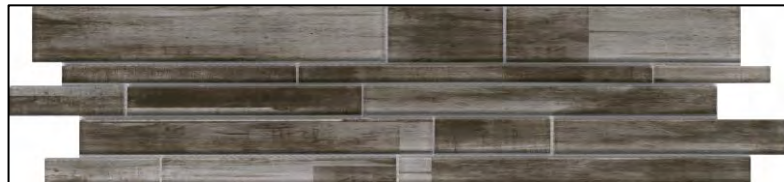

Zen Bliss
Mosaic Glass

Zen Calm
Mosaic Glass

Zen Ease
Mosaic Glass

Zen Peace
Mosaic Glass

Zen Quiet
Mosaic Glass

Zen Serene
Mosaic Glass

WALL TILE LEVEL 4 (Cont.)

*Product Availability is Subject to Change

*Standard Tile Set
Pattern is Straight Set.
Brickset + Herringbone Available
Upon Request for Additional Cost*

Echo White
2" Hex

Echo Brown
2" Hex

Echo White
3" Hex

Echo Calcatta
3" Hex

WALL TILE LEVEL 4 (Cont.)