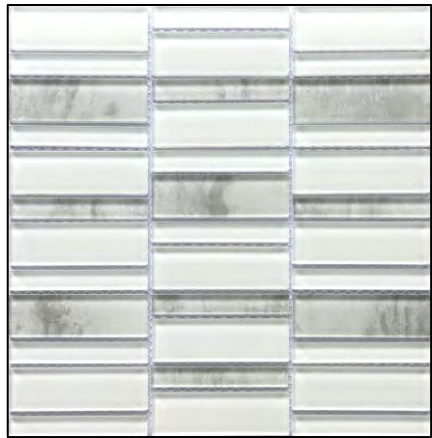

Motif II Taupe
4"x12"

Motif II Charcoal
4"x12"

Motif II White
4"x12"

Motif II Sky
4"x12"

Motif II Bone
4"x12"

Motif II Mocha
4"x12"

WALL TILE LEVEL 3 (Cont.)

*Product Availability is Subject to Change

*Standard Tile Set
Pattern is Straight Set.
Brickset + Herringbone Available
Upon Request for Additional Cost*

La Vie White
Mesh Mosaic

La Vie Cream
Mesh Mosaic

La Vie Sea
Mesh Mosaic

La Vie Silver
Mesh Mosaic