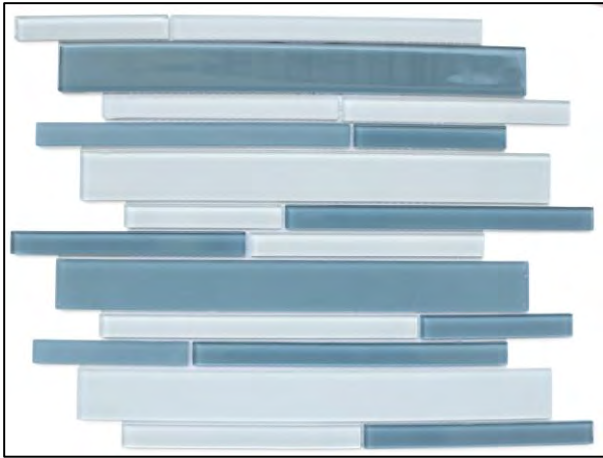

WALL TILE LEVEL 3 (Cont.)

*Standard Tile Set
Pattern is Straight Set.
Brickset + Herringbone Available
Upon Request for Additional Cost*

*Product Availability is
Subject to Change

Charisma Linear Chic