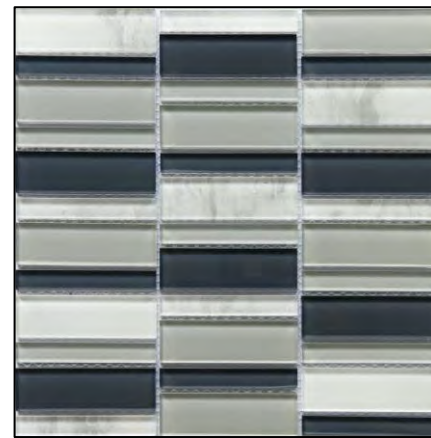

*Standard Tile Set
Pattern is Straight Set.
Brickset + Herringbone Available
Upon Request for Additional Cost*

La Vie White
Mesh Mosaic

La Vie Cream
Mesh Mosaic

La Vie Sea
Mesh Mosaic

La Vie Silver
Mesh Mosaic

La Vie Gray
Mesh Mosaic

WALL TILE LEVEL 4

*Product Availability is Subject to Change

*Standard Tile Set
Pattern is Straight Set.
Brickset + Herringbone Available
Upon Request for Additional Cost*

Picket Silver
Mosaic Glass