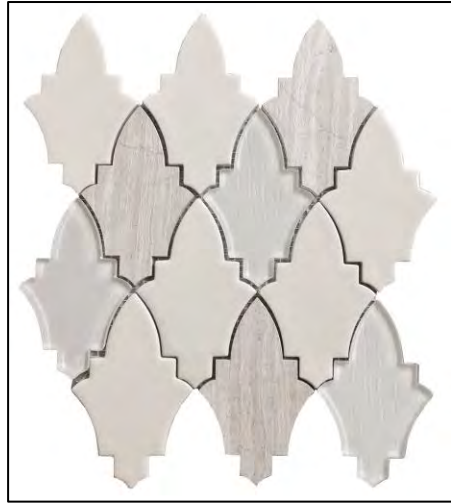

Literati Melville
Mesh Mosaic

Fleur Orchis
Mesh Mosaic