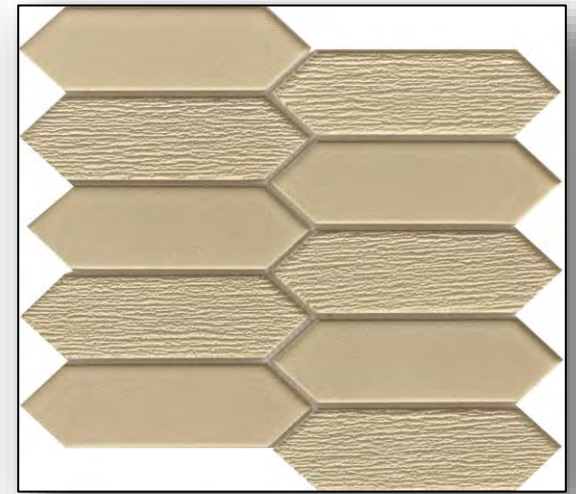

*Standard Tile Set
Pattern is Straight Set.
Brickset + Herringbone Available
Upon Request for Additional Cost*

La Vie White
Mesh Mosaic

La Vie Cream
Mesh Mosaic

La Vie Sea
Mesh Mosaic

La Vie Silver
Mesh Mosaic

La Vie Gray
Mesh Mosaic

WALL TILE LEVEL 4

*Product Availability is Subject to Change

*Standard Tile Set
Pattern is Straight Set.
Brickset + Herringbone Available
Upon Request for Additional Cost*

Picket Silver
Mosaic Glass

Picket White
Mosaic Glass

Picket Blue
Mosaic Glass

Picket Honey
Mosaic Glass

WALL TILE LEVEL 4 (Cont.)

*Product Availability is Subject to Change

*Standard Tile Set
Pattern is Straight Set.
Brickset + Herringbone Available
Upon Request for Additional Cost*