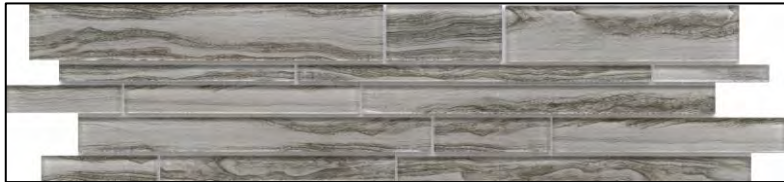

WALL TILE LEVEL 4 (Cont.)

*Product Availability is Subject to Change

*Standard Tile Set
Pattern is Straight Set.
Brickset + Herringbone Available
Upon Request for Additional Cost*