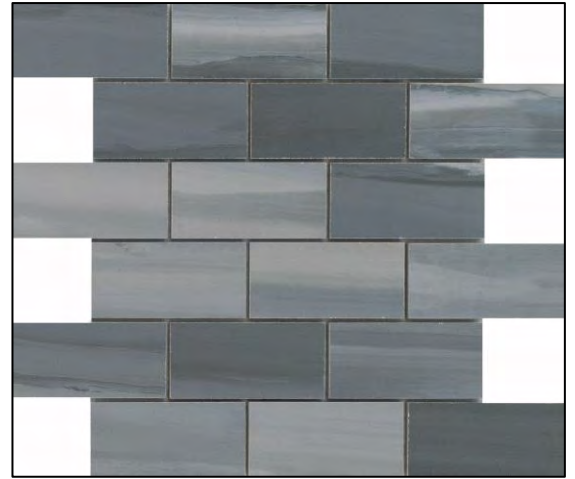

Nova Blue
Mesh Mosaic