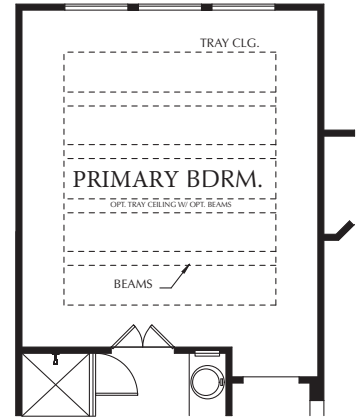

The Atalanti

2256 sq. ft. +/-

SEE ELEVATIONS FOR FRONT WALL PLAN

FLOOR PLAN

Opportunity
Equal Housing

The Atalanti

2256 sq. ft. +/-
Options

12' CLG. OPT. @
GREAT RM. W/ OPT. 12" BEAMS

TRAY CLG. OPT. @ PRIMARY
BDRM. W/ OPT. 8" BEAMS

FLEX RM. OPTIONS

OUTDOOR KITCHEN
OPTIONS

BATH OPT. #1

BATH OPT. #2

LUXURY BATH OPT.

AVAILABLE WITH SEPARATE SHOWER
HEAD OR RAINHEAD

Opportunity
Equal Housing