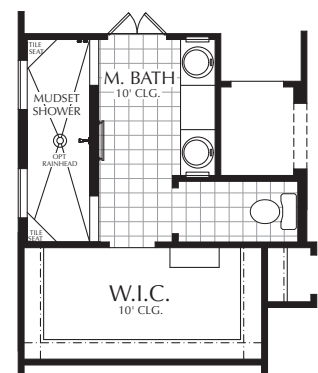

The Atalanti

2256 sq. ft. +/-

SEE ELEVATIONS FOR FRONT WALL PLAN

FLOOR PLAN

Opportunity
Equal Housing

The Atalanti

2256 sq. ft. +/-
Options

12' CLG. OPT. @
GREAT RM. W/ OPT. 12" BEAMS

TRAY CLG. OPT. @ PRIMARY
BDRM. W/ OPT. 8" BEAMS

FLEX RM. OPTIONS

OUTDOOR KITCHEN
OPTIONS

BATH OPT. #1

BATH OPT. #2

LUXURY BATH OPT.

AVAILABLE WITH SEPARATE SHOWER
HEAD OR RAINHEAD

Opportunity
Equal Housing