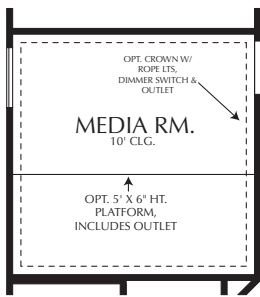

The Atalanti

2256 sq. ft. +/-

SEE ELEVATIONS FOR FRONT WALL PLAN

FLOOR PLAN

Opportunity
Equal Housing

The Atalanti

2256 sq. ft. +/-
Options

12' CLG. OPT. @
GREAT RM. W/ OPT. 12" BEAMS

TRAY CLG. OPT. @ PRIMARY
BDRM. W/ OPT. 8" BEAMS

FLEX RM. OPTIONS

OUTDOOR KITCHEN
OPTIONS

BATH OPT. #1

BATH OPT. #2

LUXURY BATH OPT.

AVAILABLE WITH SEPARATE SHOWER
HEAD OR RAINHEAD

Opportunity
Equal Housing