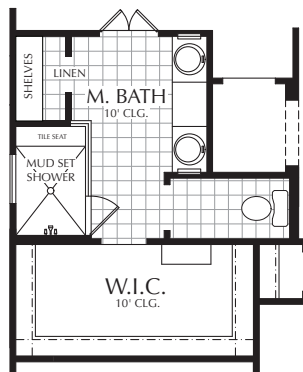

The Atalanti

2256 sq. ft. +/-

SEE ELEVATIONS FOR FRONT WALL PLAN

FLOOR PLAN

Opportunity
Equal Housing

The Atalanti

2256 sq. ft. +/-
Options

12' CLG. OPT. @
GREAT RM. W/ OPT. 12" BEAMS

TRAY CLG. OPT. @ PRIMARY
BDRM. W/ OPT. 8" BEAMS

FLEX RM. OPTIONS

OUTDOOR KITCHEN
OPTIONS

BATH OPT. #1

BATH OPT. #2

LUXURY BATH OPT.

AVAILABLE WITH SEPARATE SHOWER
HEAD OR RAINHEAD

Opportunity
Equal Housing