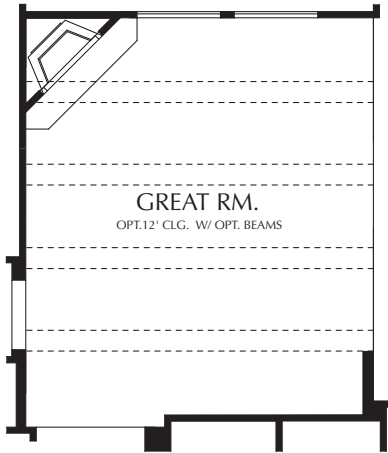

The Atalanti

2256 sq. ft. +/-

SEE ELEVATIONS FOR FRONT WALL PLAN

FLOOR PLAN

Opportunity
Equal Housing

The Atalanti

2256 sq. ft. +/-
Options

12' CLG. OPT. @
GREAT RM. W/ OPT. 12" BEAMS

TRAY CLG. OPT. @ PRIMARY
BDRM. W/ OPT. 8" BEAMS

FLEX RM. OPTIONS

OUTDOOR KITCHEN
OPTIONS

BATH OPT. #1

BATH OPT. #2

LUXURY BATH OPT.

AVAILABLE WITH SEPARATE SHOWER
HEAD OR RAINHEAD

Opportunity
Equal Housing