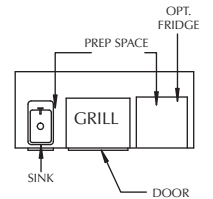

The Atalanti

2256 sq. ft. +/-

SEE ELEVATIONS FOR FRONT WALL PLAN

FLOOR PLAN

Opportunity
Equal Housing

The Atalanti

2256 sq. ft. +/-
Options

12' CLG. OPT. @
GREAT RM. W/ OPT. 12" BEAMS

TRAY CLG. OPT. @ PRIMARY
BDRM. W/ OPT. 8" BEAMS

FLEX RM. OPTIONS

OUTDOOR KITCHEN
OPTIONS

BATH OPT. #1

BATH OPT. #2

LUXURY BATH OPT.

AVAILABLE WITH SEPARATE SHOWER
HEAD OR RAINHEAD

Opportunity
Equal Housing