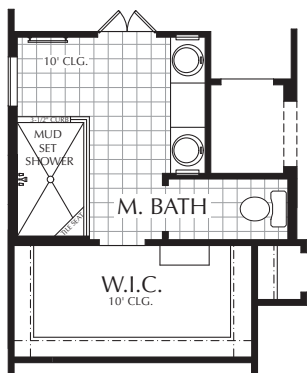

The Atalanti

2256 sq. ft. +/-

SEE ELEVATIONS FOR FRONT WALL PLAN

FLOOR PLAN

Opportunity
Equal Housing

The Atalanti

2256 sq. ft. +/-
Options

12' CLG. OPT. @
GREAT RM. W/ OPT. 12" BEAMS

TRAY CLG. OPT. @ PRIMARY
BDRM. W/ OPT. 8" BEAMS

FLEX RM. OPTIONS

OUTDOOR KITCHEN
OPTIONS

BATH OPT. #1

BATH OPT. #2

LUXURY BATH OPT.

AVAILABLE WITH SEPARATE SHOWER
HEAD OR RAINHEAD

Opportunity
Equal Housing