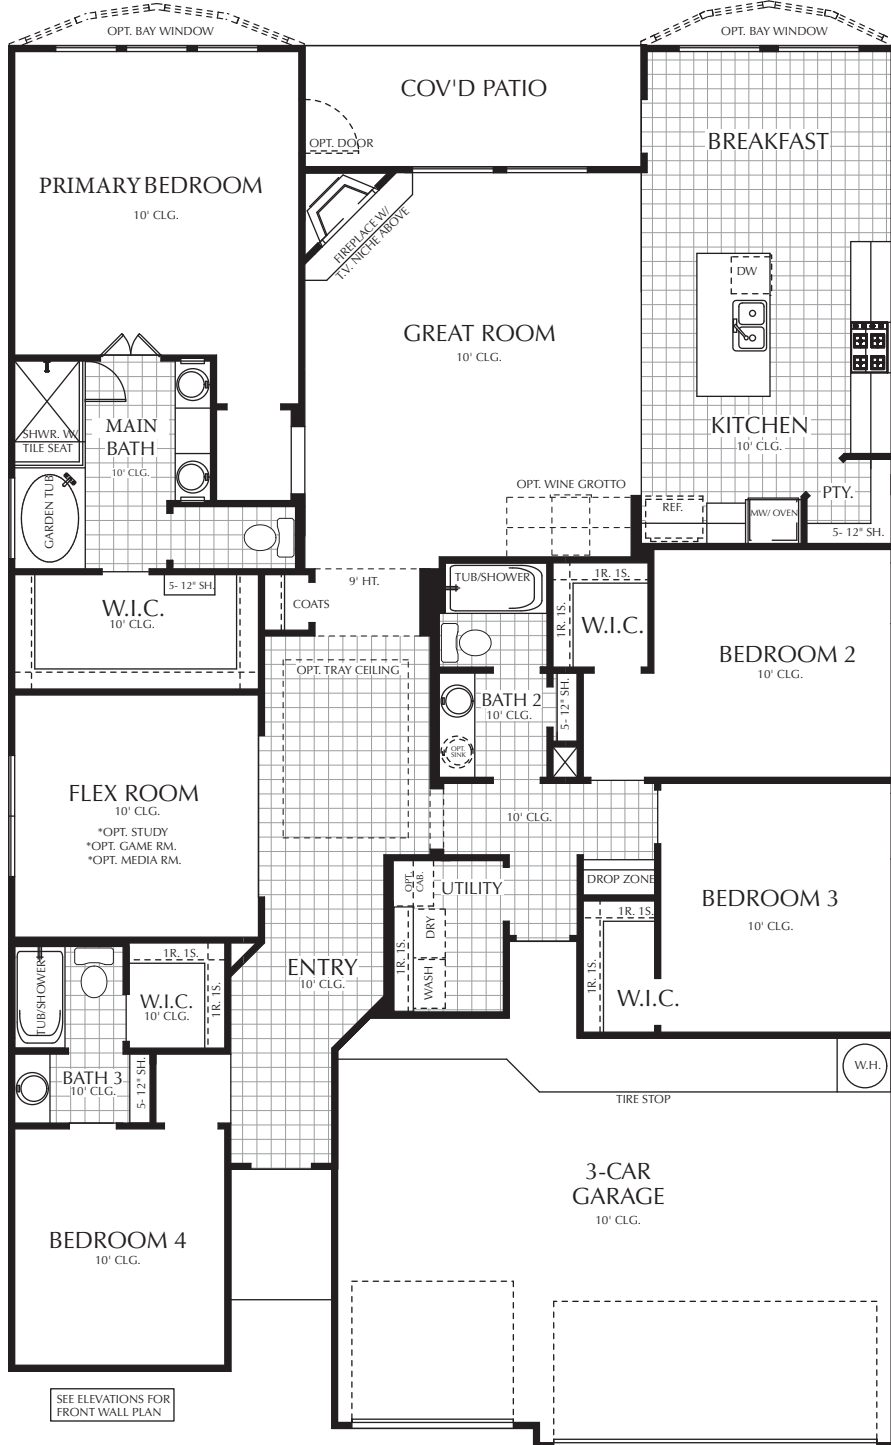

The Atalanti

2256 sq. ft. +/-

SEE ELEVATIONS FOR FRONT WALL PLAN

FLOOR PLAN

Opportunity
Equal Housing

The Atalanti

2256 sq. ft. +/-
Options

12' CLG. OPT. @
GREAT RM. W/ OPT. 12" BEAMS

TRAY CLG. OPT. @ PRIMARY
BDRM. W/ OPT. 8" BEAMS

FLEX RM. OPTIONS

OUTDOOR KITCHEN
OPTIONS

BATH OPT. #1

BATH OPT. #2

LUXURY BATH OPT.

AVAILABLE WITH SEPARATE SHOWER
HEAD OR RAINHEAD

Opportunity
Equal Housing