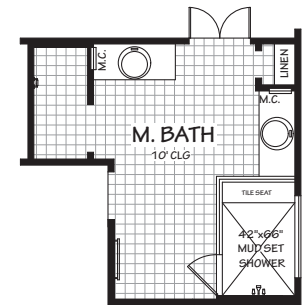

## The Aristo 2348 sq. ft. +/-

BATH OPT. #1

BATH OPT. #2

LUXURY BATH OPT.

### FLOOR PLAN

Opportunity  
Equal Housing

**The Aristo**  
 2348 sq. ft. +/-

**BDRM #4 ILO STUDY W/  
 EN SUITE BATH #2 &  
 BATH #3**

Opportunity  
 Equal Housing

**PLAN OPTIONS**

**The Aristo**  
 2348 sq. ft. +/-

**GREAT RM 12' CLG  
 W/ BEAMS**

**TANDEM ILO GAME RM**

\*LARGER MASTER CLOSET W/ OPTION

Opportunity  
 Equal Housing

**PLAN OPTIONS**

# The Aristo

2348 sq ft +/-

**ELEVATION A**

**ELEVATION B**

**ELEVATION C**

**ELEVATION D**