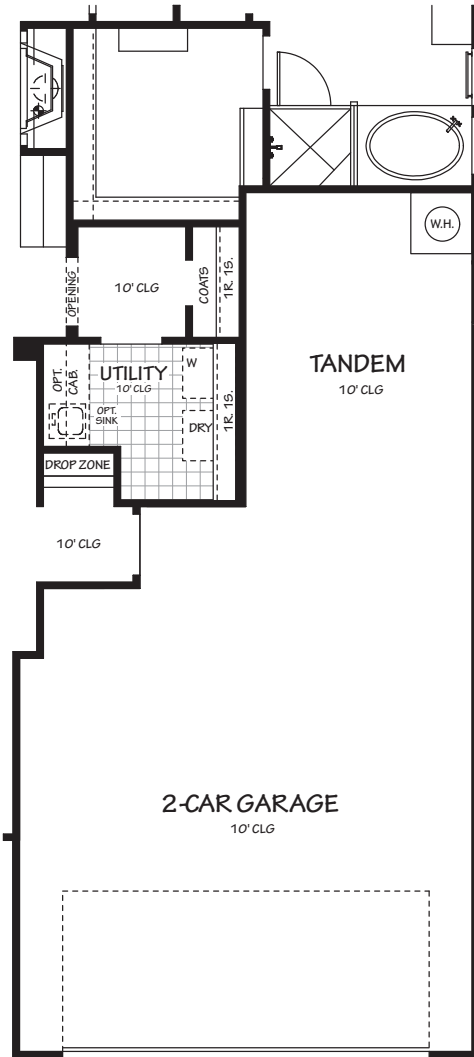

## The Aristo 2348 sq. ft. +/-

BATH OPT. #1

BATH OPT. #2

LUXURY BATH OPT.

### FLOOR PLAN

Opportunity  
Equal Housing

**The Aristo**  
 2348 sq. ft. +/-

**BDRM #4 ILO STUDY W/  
 EN SUITE BATH #2 &  
 BATH #3**

Opportunity  
 Equal Housing

**PLAN OPTIONS**

**The Aristo**  
 2348 sq. ft. +/-

**GREAT RM 12' CLG  
 W/ BEAMS**

**TANDEM ILO GAME RM**

\*LARGER MASTER CLOSET W/ OPTION

Opportunity  
 Equal Housing

**PLAN OPTIONS**

# The Aristo

2348 sq ft +/-

**ELEVATION A**

**ELEVATION B**

**ELEVATION C**

**ELEVATION D**