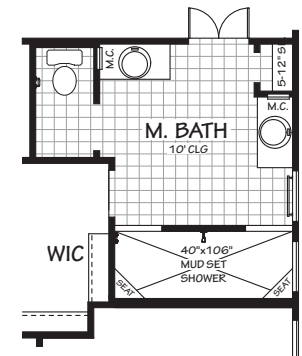

## The Aristo 2348 sq. ft. +/-

BATH OPT. #1

BATH OPT. #2

LUXURY BATH OPT.

### FLOOR PLAN

Opportunity  
Equal Housing

**The Aristo**  
 2348 sq. ft. +/-

**BDRM #4 ILO STUDY W/  
 EN SUITE BATH #2 &  
 BATH #3**

Opportunity  
 Equal Housing

**PLAN OPTIONS**

**The Aristo**  
 2348 sq. ft. +/-

# The Aristo

2348 sq ft +/-

**ELEVATION A**

**ELEVATION B**

**ELEVATION C**

**ELEVATION D**