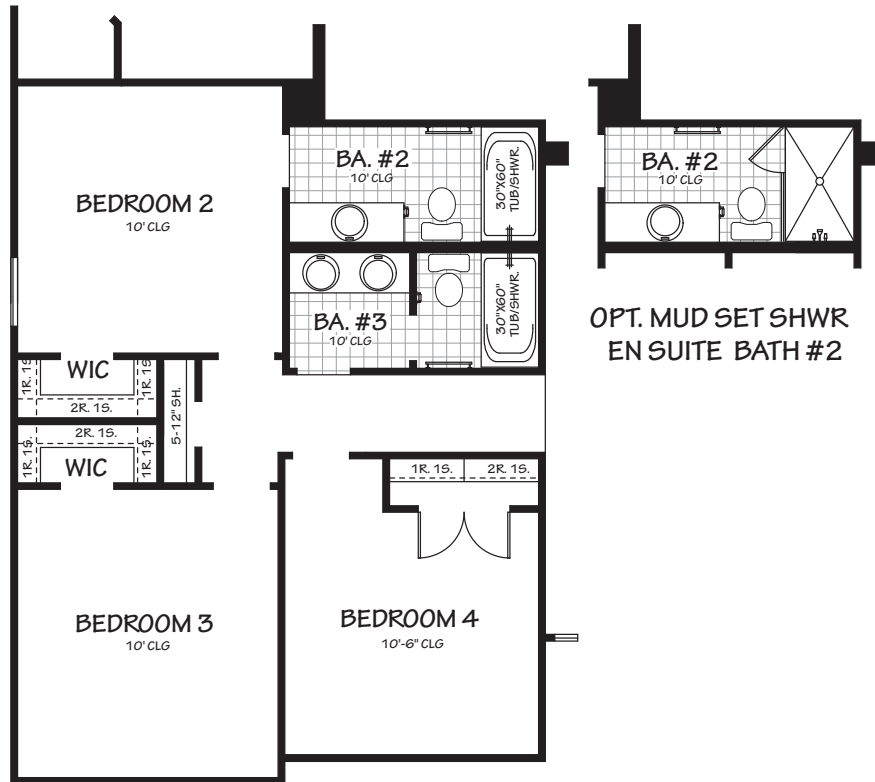

## The Aristo 2348 sq. ft. +/-

BATH OPT. #1

BATH OPT. #2

LUXURY BATH OPT.

### FLOOR PLAN

Opportunity  
Equal Housing

**The Aristo**  
 2348 sq. ft. +/-

**BDRM #4 ILO STUDY W/  
 EN SUITE BATH #2 &  
 BATH #3**

Opportunity  
 Equal Housing

**PLAN OPTIONS**

**The Aristo**  
 2348 sq. ft. +/-

**GREAT RM 12' CLG  
 W/ BEAMS**

**TANDEM ILO GAME RM**

\*LARGER MASTER CLOSET W/ OPTION

Opportunity  
 Equal Housing

**PLAN OPTIONS**

# The Aristo

2348 sq ft +/-

**ELEVATION A**

**ELEVATION B**

**ELEVATION C**

**ELEVATION D**