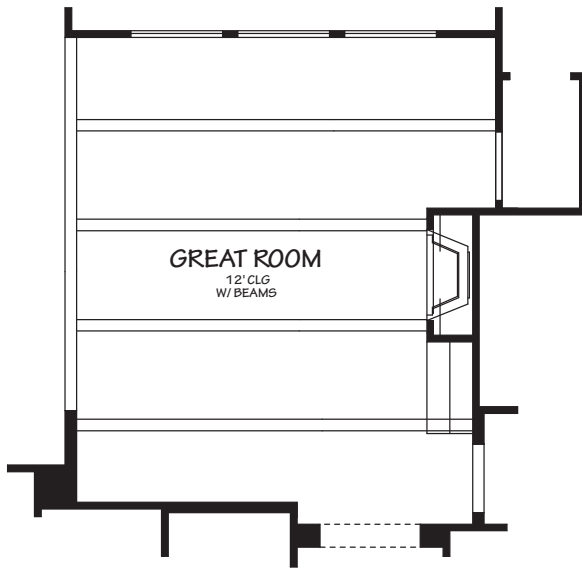

## The Aristo 2348 sq. ft. +/-

BATH OPT. #1

BATH OPT. #2

LUXURY BATH OPT.

### FLOOR PLAN

Opportunity  
Equal Housing

**The Aristo**  
 2348 sq. ft. +/-

**BDRM #4 ILO STUDY W/  
 EN SUITE BATH #2 &  
 BATH #3**

Opportunity  
 Equal Housing

**PLAN OPTIONS**

**The Aristo**  
 2348 sq. ft. +/-

**GREAT RM 12' CLG  
 W/ BEAMS**

**TANDEM ILO GAME RM**

\*LARGER MASTER CLOSET W/ OPTION

Opportunity  
 Equal Housing

**PLAN OPTIONS**

# The Aristo

2348 sq ft +/-

**ELEVATION A**

**ELEVATION B**

**ELEVATION C**

**ELEVATION D**