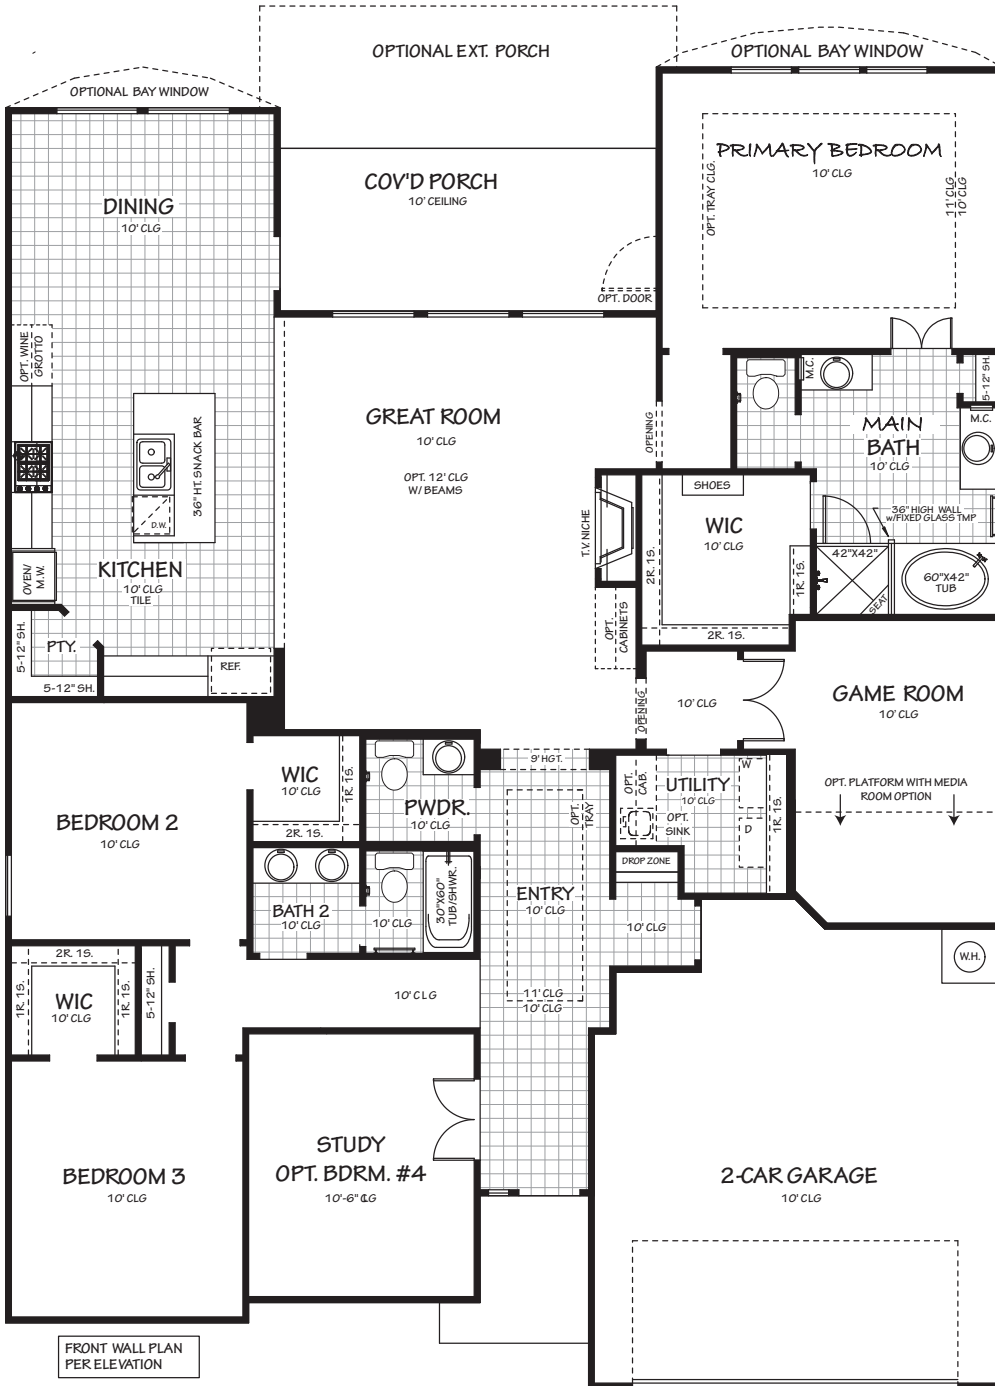

## The Aristo 2348 sq. ft. +/-

BATH OPT. #1

BATH OPT. #2

LUXURY BATH OPT.

### FLOOR PLAN

Opportunity  
Equal Housing

**The Aristo**  
 2348 sq. ft. +/-

**BDRM #4 ILO STUDY W/  
 EN SUITE BATH #2 &  
 BATH #3**

Opportunity  
 Equal Housing

**PLAN OPTIONS**

**The Aristo**  
 2348 sq. ft. +/-

**GREAT RM 12' CLG  
 W/ BEAMS**

**TANDEM ILO GAME RM**

\*LARGER MASTER CLOSET W/ OPTION

Opportunity  
 Equal Housing

**PLAN OPTIONS**

# The Aristo

2348 sq ft +/-

**ELEVATION A**

**ELEVATION B**

**ELEVATION C**

**ELEVATION D**