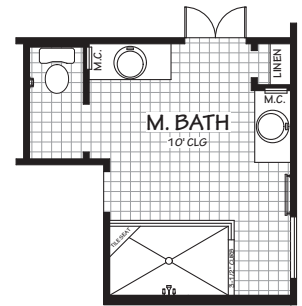

## The Aristo 2348 sq. ft. +/-

BATH OPT. #1

BATH OPT. #2

LUXURY BATH OPT.

### FLOOR PLAN

Opportunity  
Equal Housing

**The Aristo**  
 2348 sq. ft. +/-

**BDRM #4 ILO STUDY W/  
 EN SUITE BATH #2 &  
 BATH #3**

Opportunity  
 Equal Housing

**PLAN OPTIONS**

**The Aristo**  
 2348 sq. ft. +/-

# The Aristo

2348 sq ft +/-

**ELEVATION A**

**ELEVATION B**

**ELEVATION C**

**ELEVATION D**