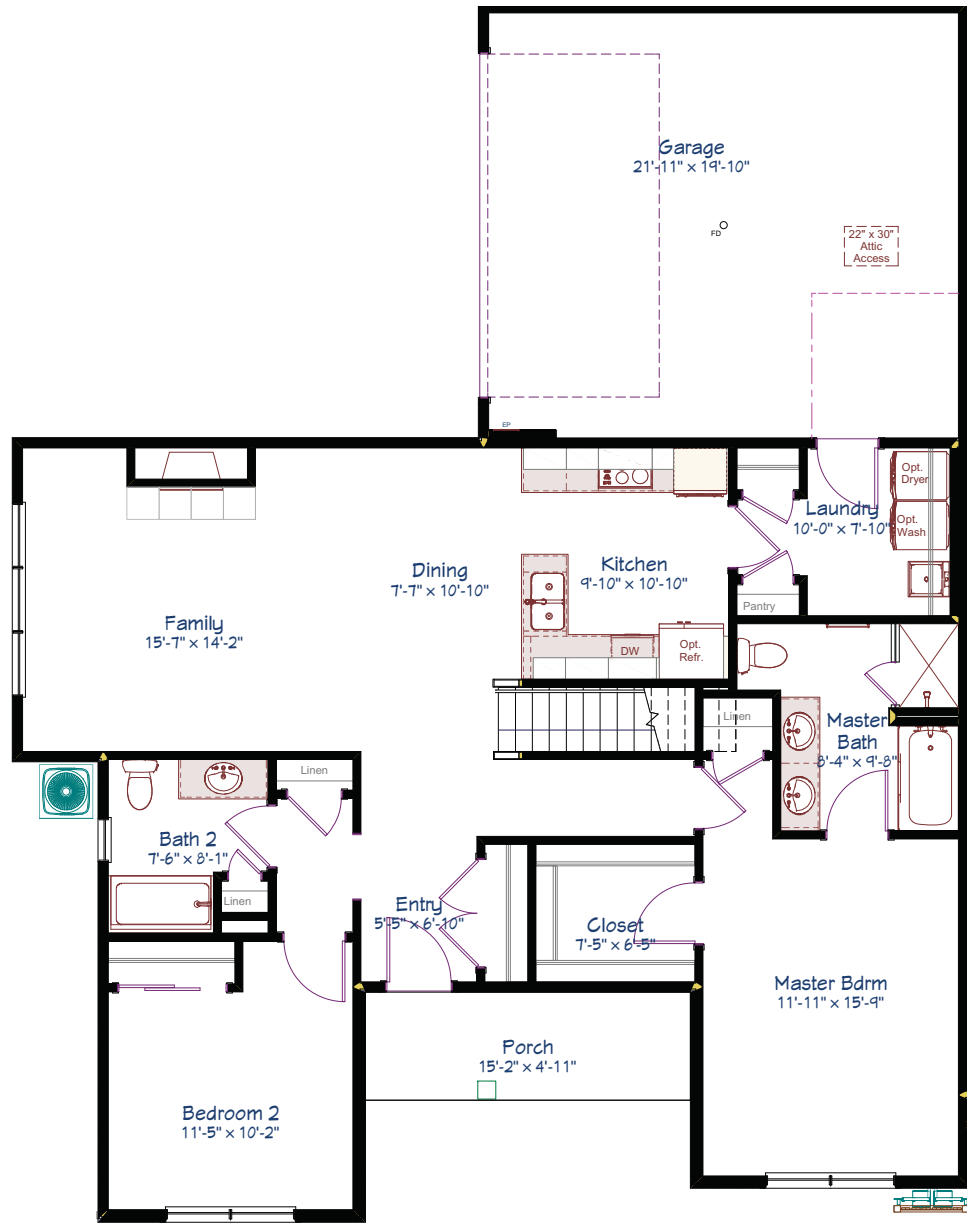

2201 Cherry Tree Dr